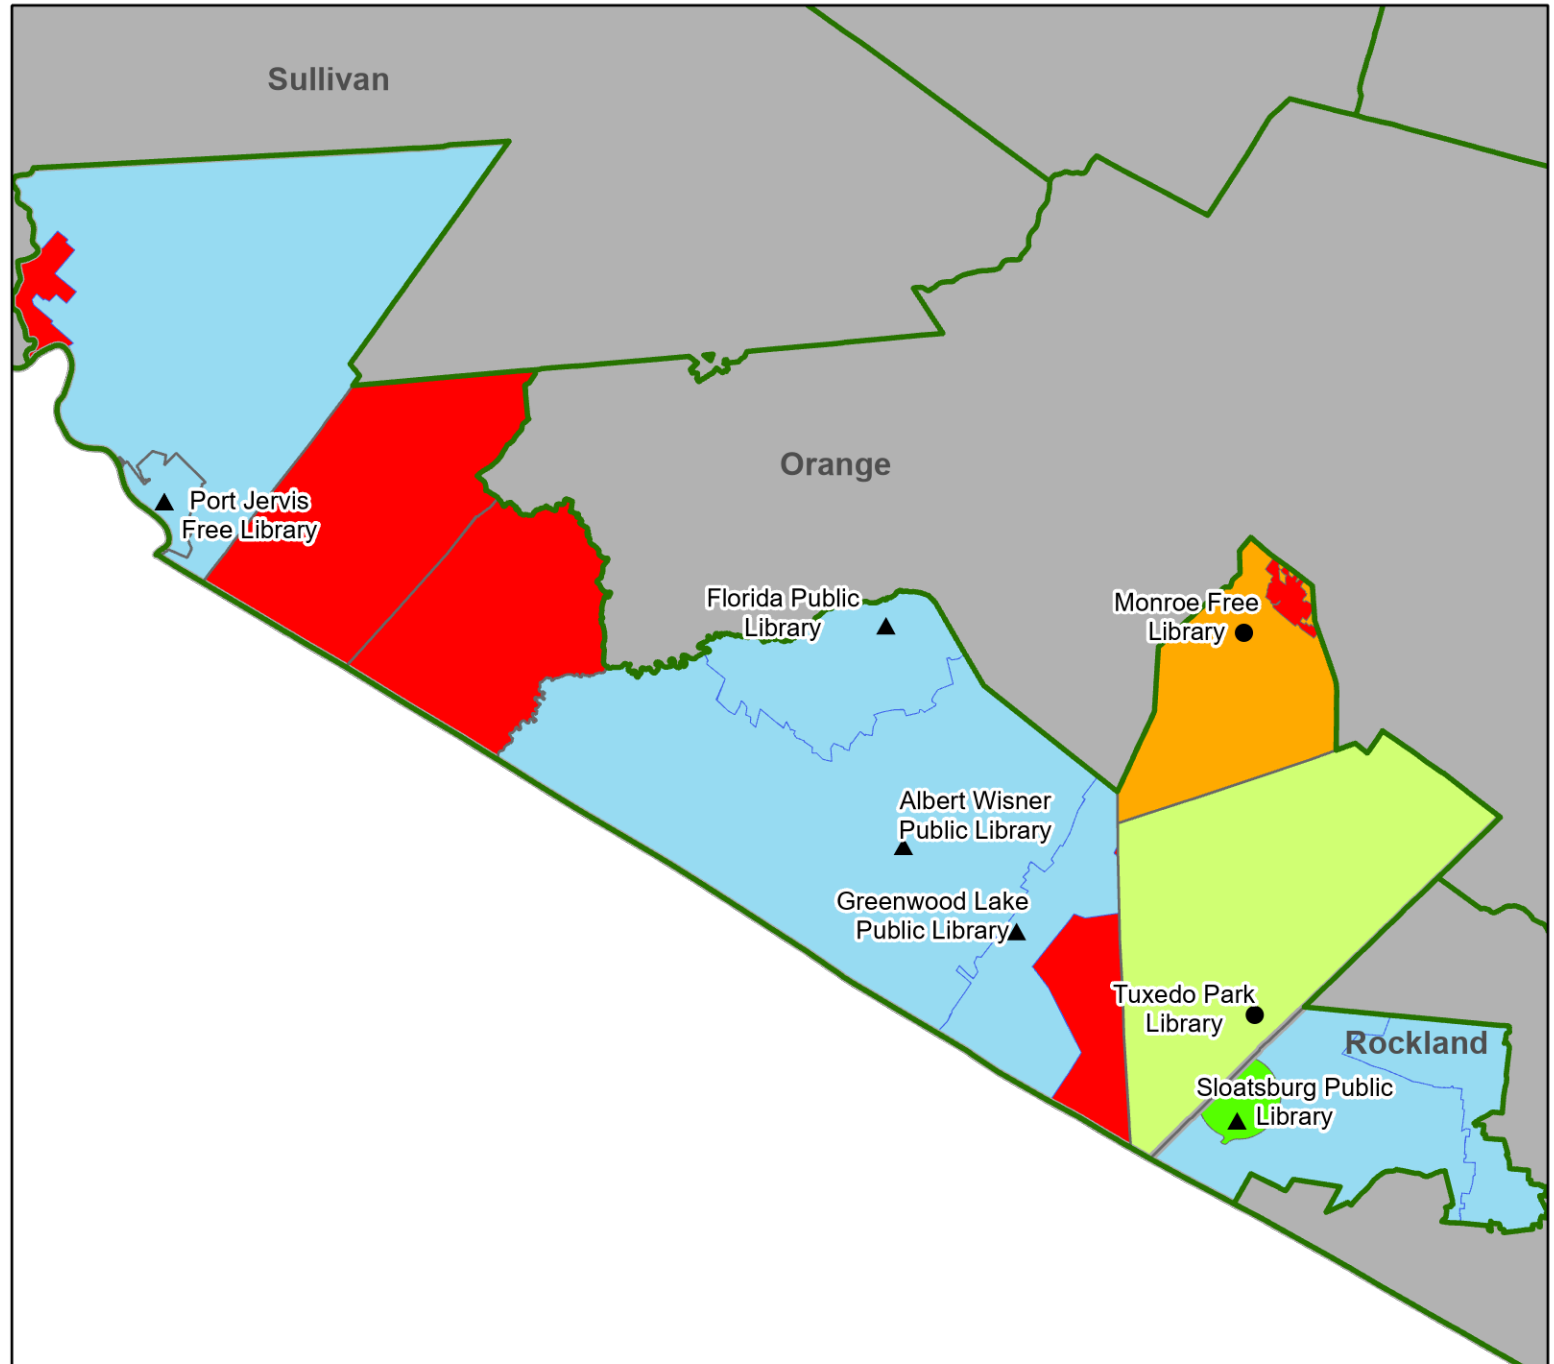

Public Libraries in Assembly District 98

Legend

- Library Branches
- Association
- ▲ Public
- Village / CDP Service Area
- City Service Area
- "Other" Service Area
- Special District
- Town Service Area
- County Service Area
- School District Service Area
- Unserved by Chartered Library

Notes:

**NYS Library 5/24/07
Revised 5/30/21**

For information on types of libraries see
<http://www.nysl.nysed.gov/libdev/libs/pltypes.htm>

data sources:
U.S. Census Bureau
NYS ORPS
NYS Education Department