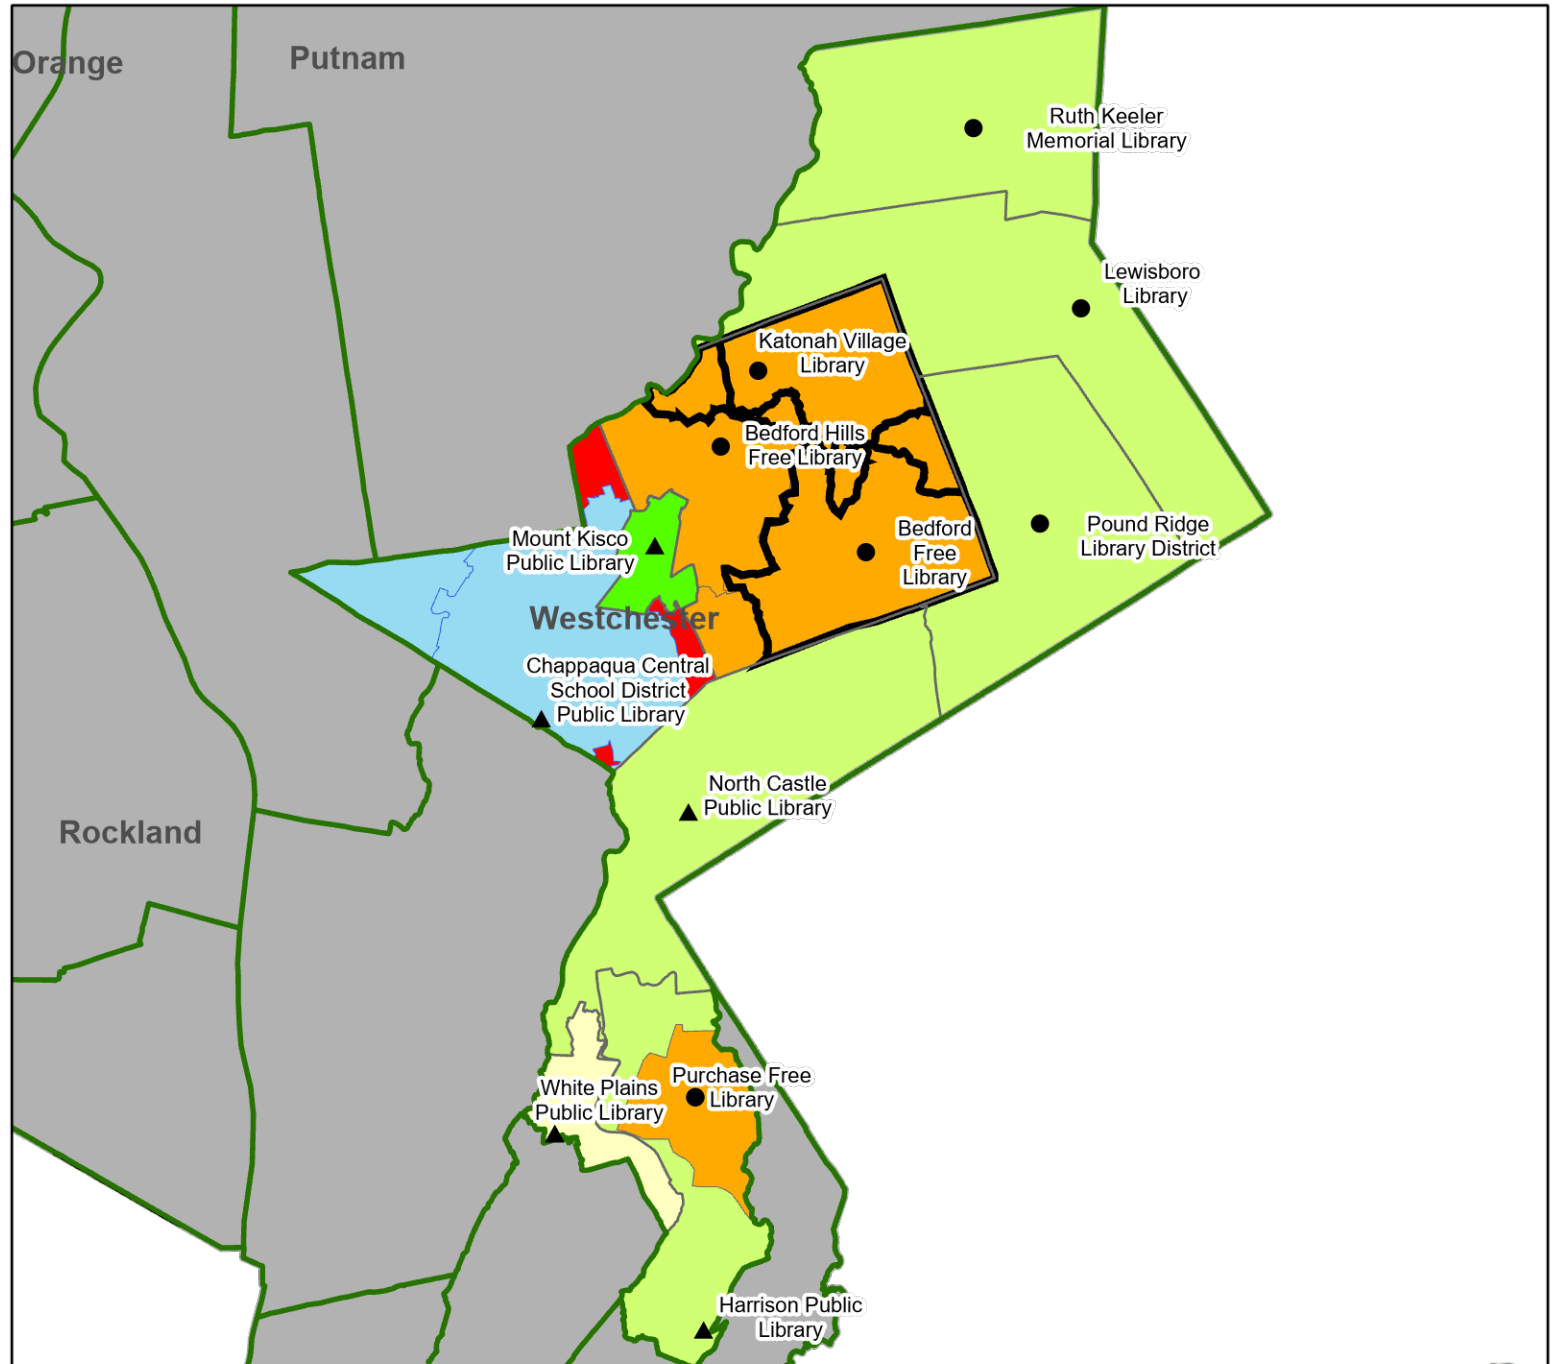

Public Libraries in Assembly District 93

Legend

- Library Branches
- Association
- ▲ Public
- Village / CDP Service Area
- City Service Area
- "Other" Service Area
- Special District
- Town Service Area
- County Service Area
- School District Service Area
- Unserved by Chartered Library

Notes:

**NYS Library 5/24/07
Revised 5/30/21**

For information on types of libraries see
<http://www.nysl.nysed.gov/libdev/libs/pltypes.htm>

data sources:
U.S. Census Bureau
NYS ORPS
NYS Education Department