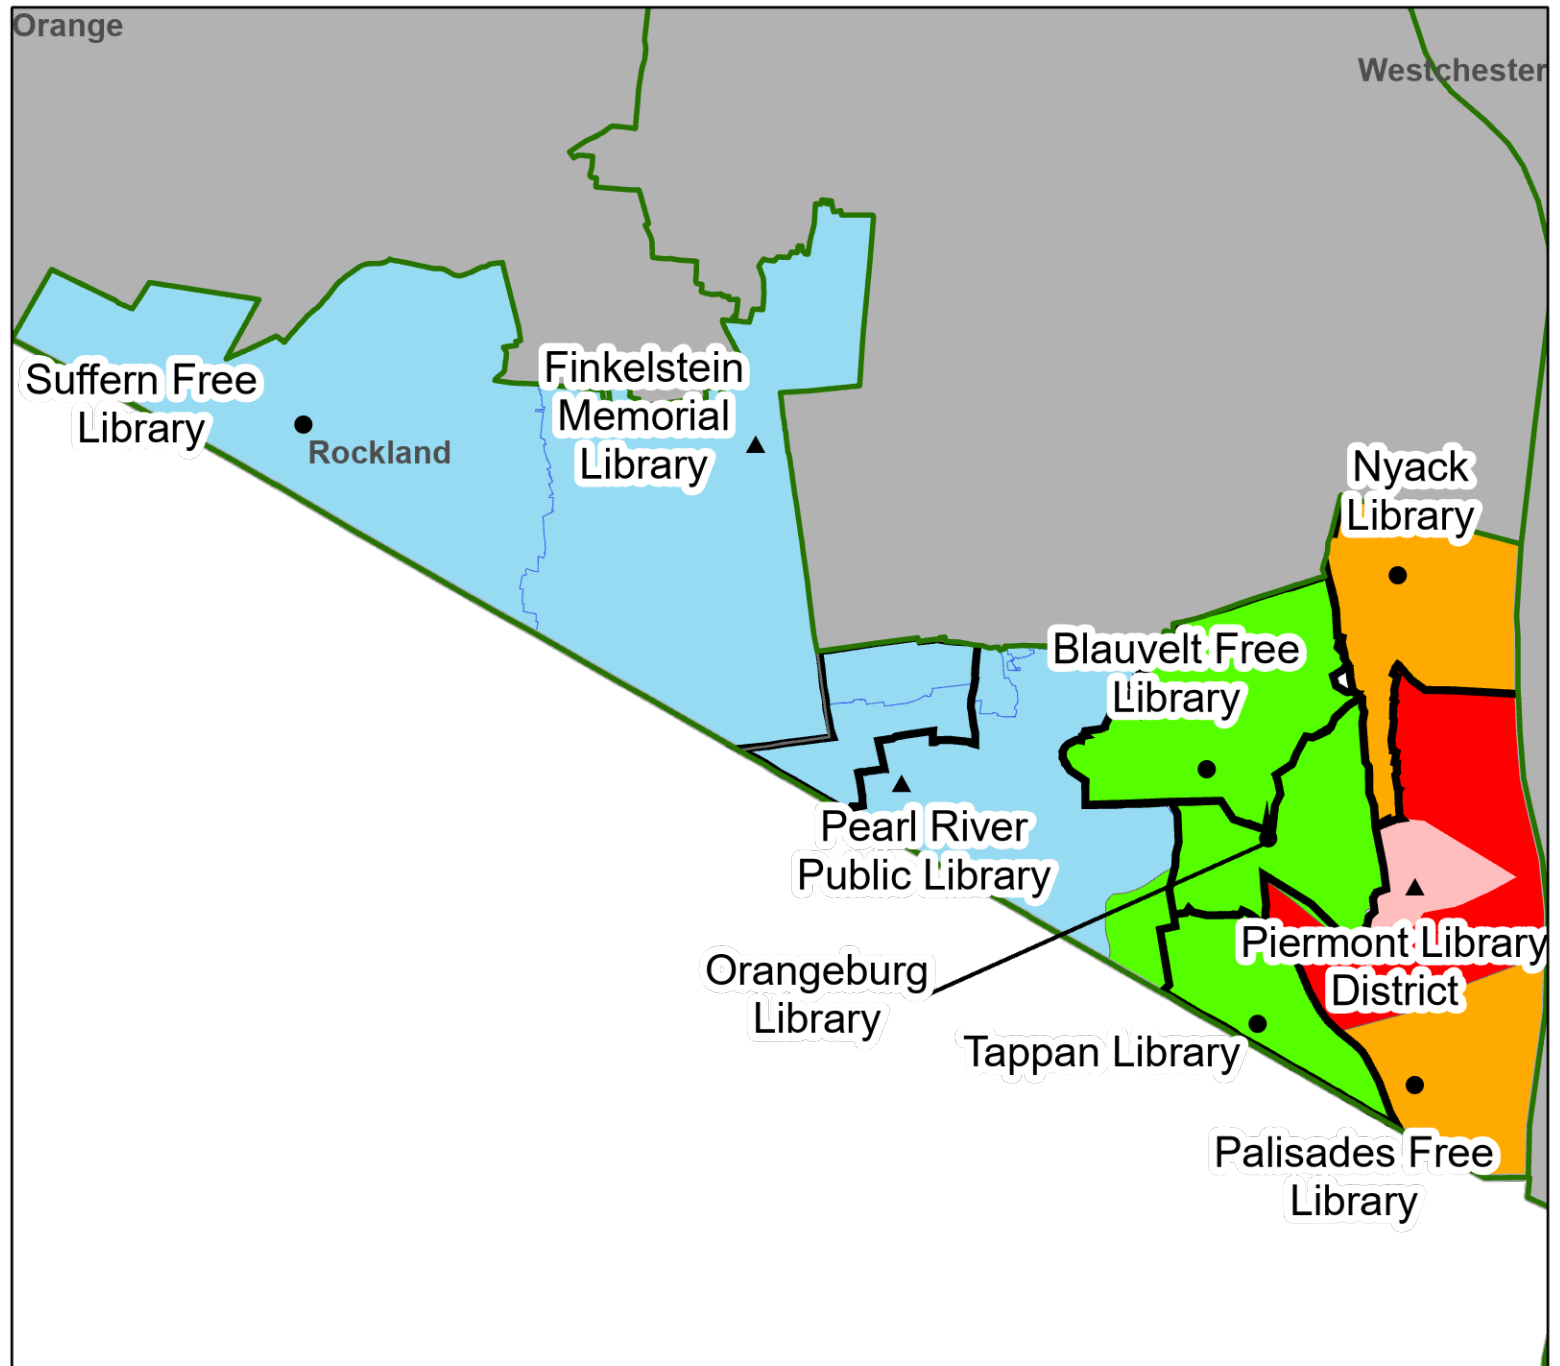

Public Libraries in Assembly District 97

Legend

- Library Branches
- Association
- ▲ Public
- Village / CDP Service Area
- City Service Area
- "Other" Service Area
- Special District
- Town Service Area
- County Service Area
- School District Service Area
- Unserved by Chartered Library

Notes:

**NYS Library 5/24/07
Revised 5/30/21**

For information on types of libraries see
<http://www.nysl.nysed.gov/libdev/libs/pltypes.htm>

data sources:
U.S. Census Bureau
NYS ORPS
NYS Education Department