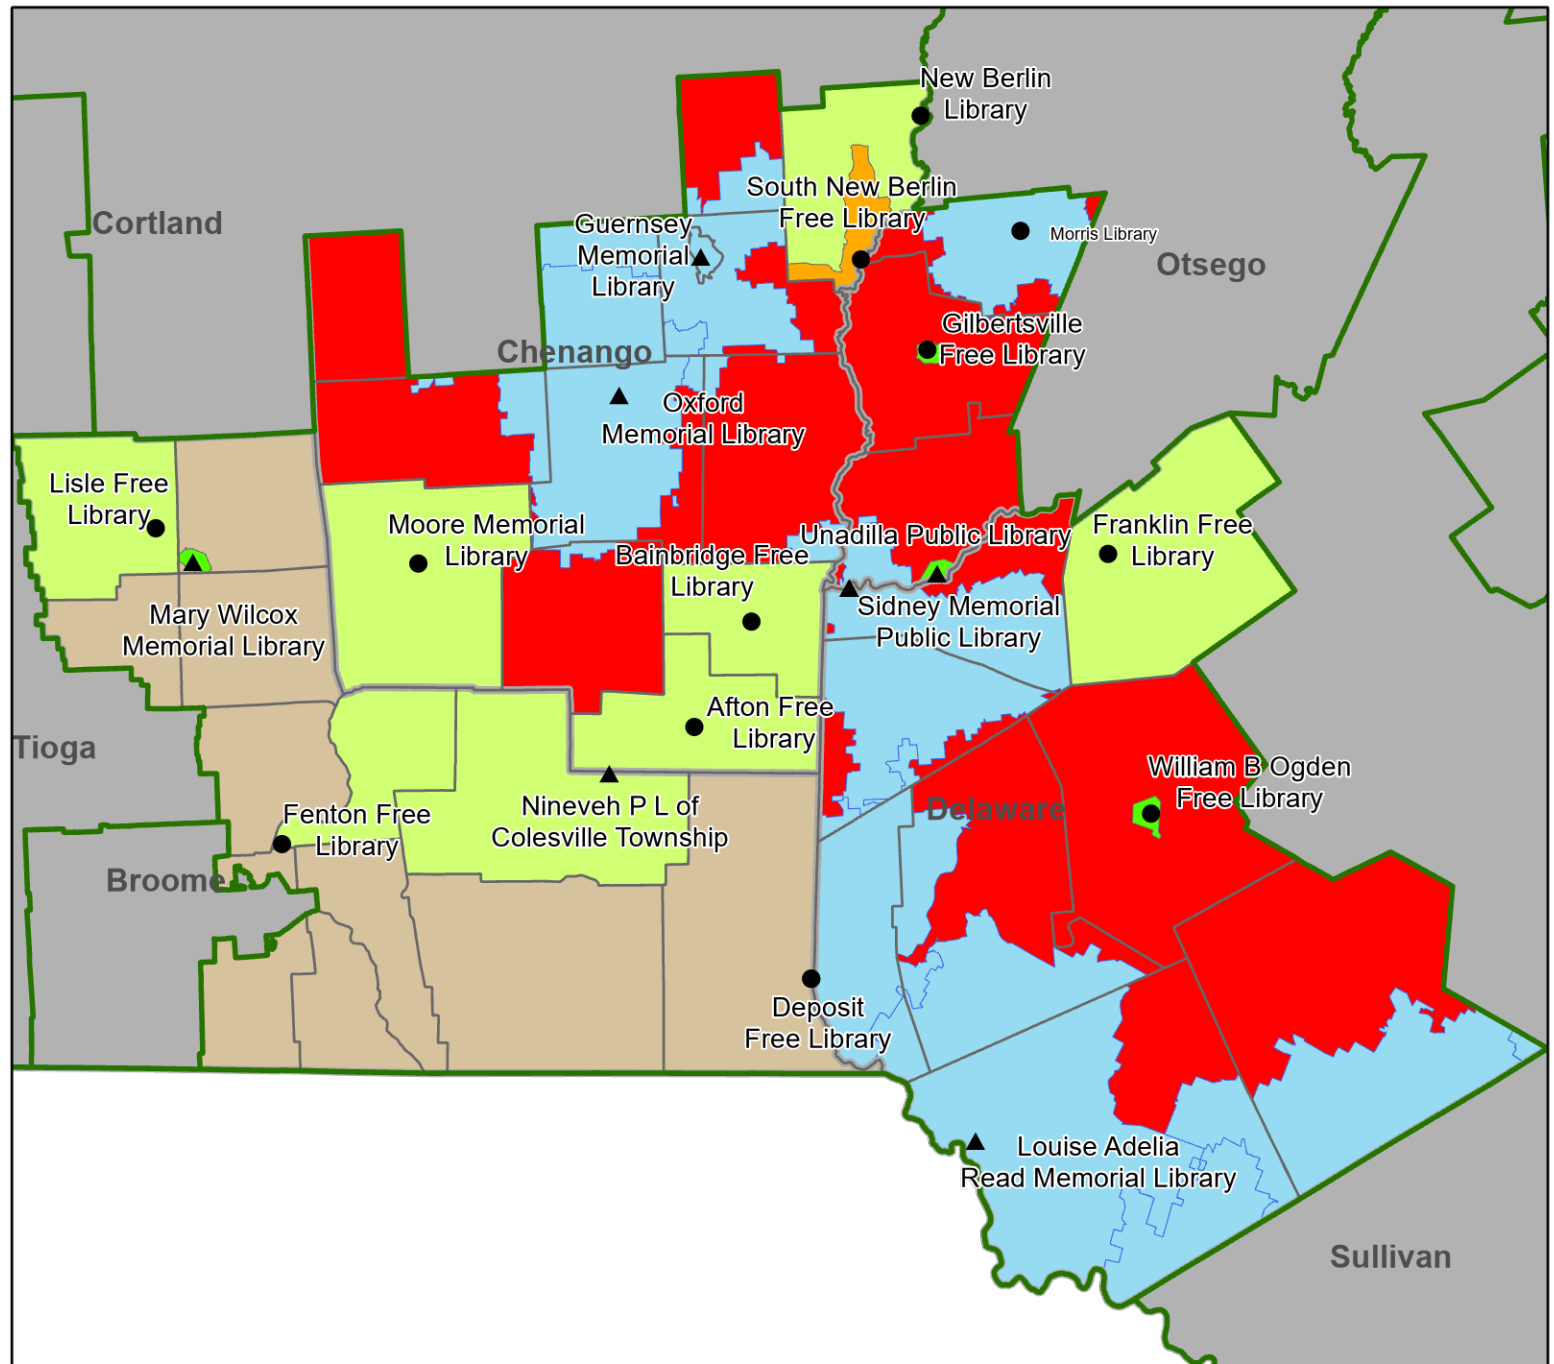

# Public Libraries in Assembly District 123