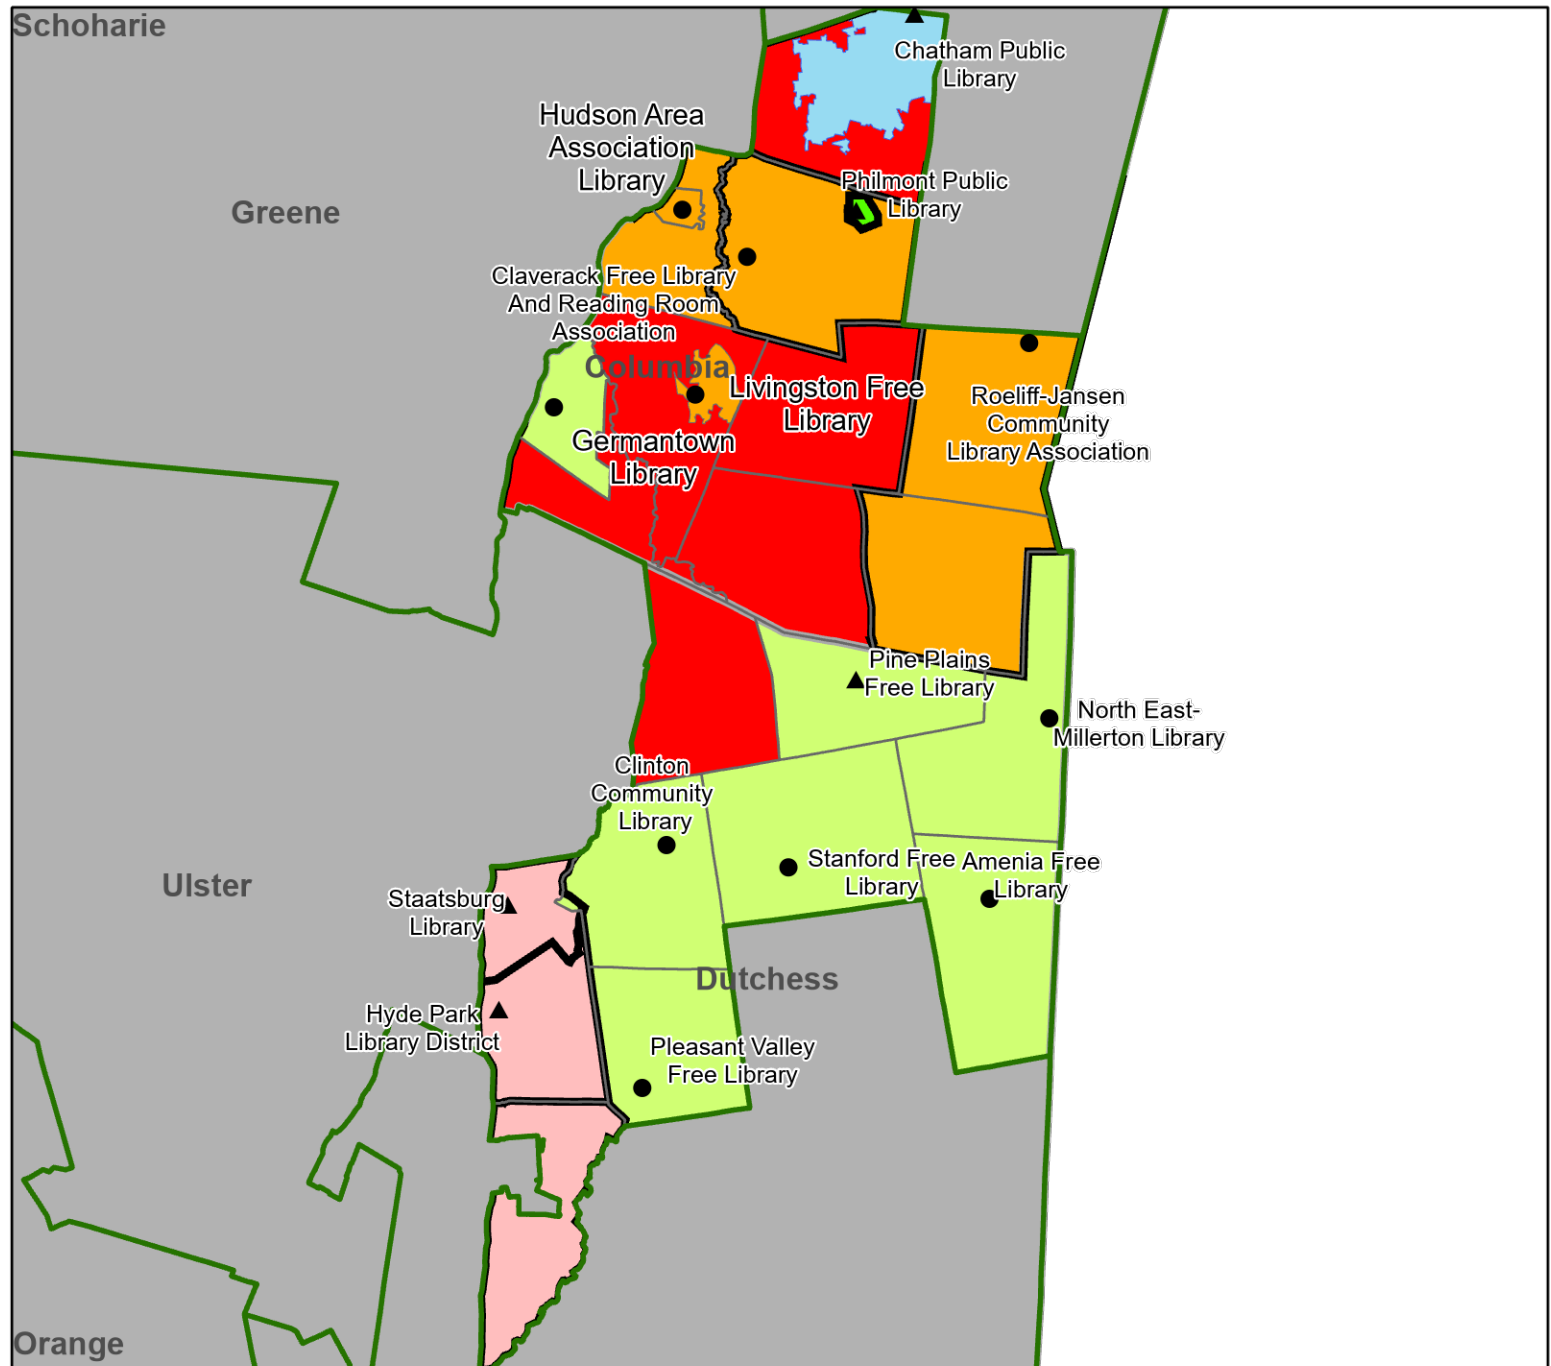

Public Libraries in Assembly District 106

Legend

- Library Branches
- Association
- ▲ Public
- Village / CDP Service Area
- City Service Area
- "Other" Service Area
- Special District
- Town Service Area
- County Service Area
- School District Service Area
- Unserved by Chartered Library

Notes:

**NYS Library 5/24/07
Revised 5/30/21**

For information on types of libraries see
<http://www.nysl.nysed.gov/libdev/libs/pltypes.htm>

data sources:
U.S. Census Bureau
NYS ORPS
NYS Education Department