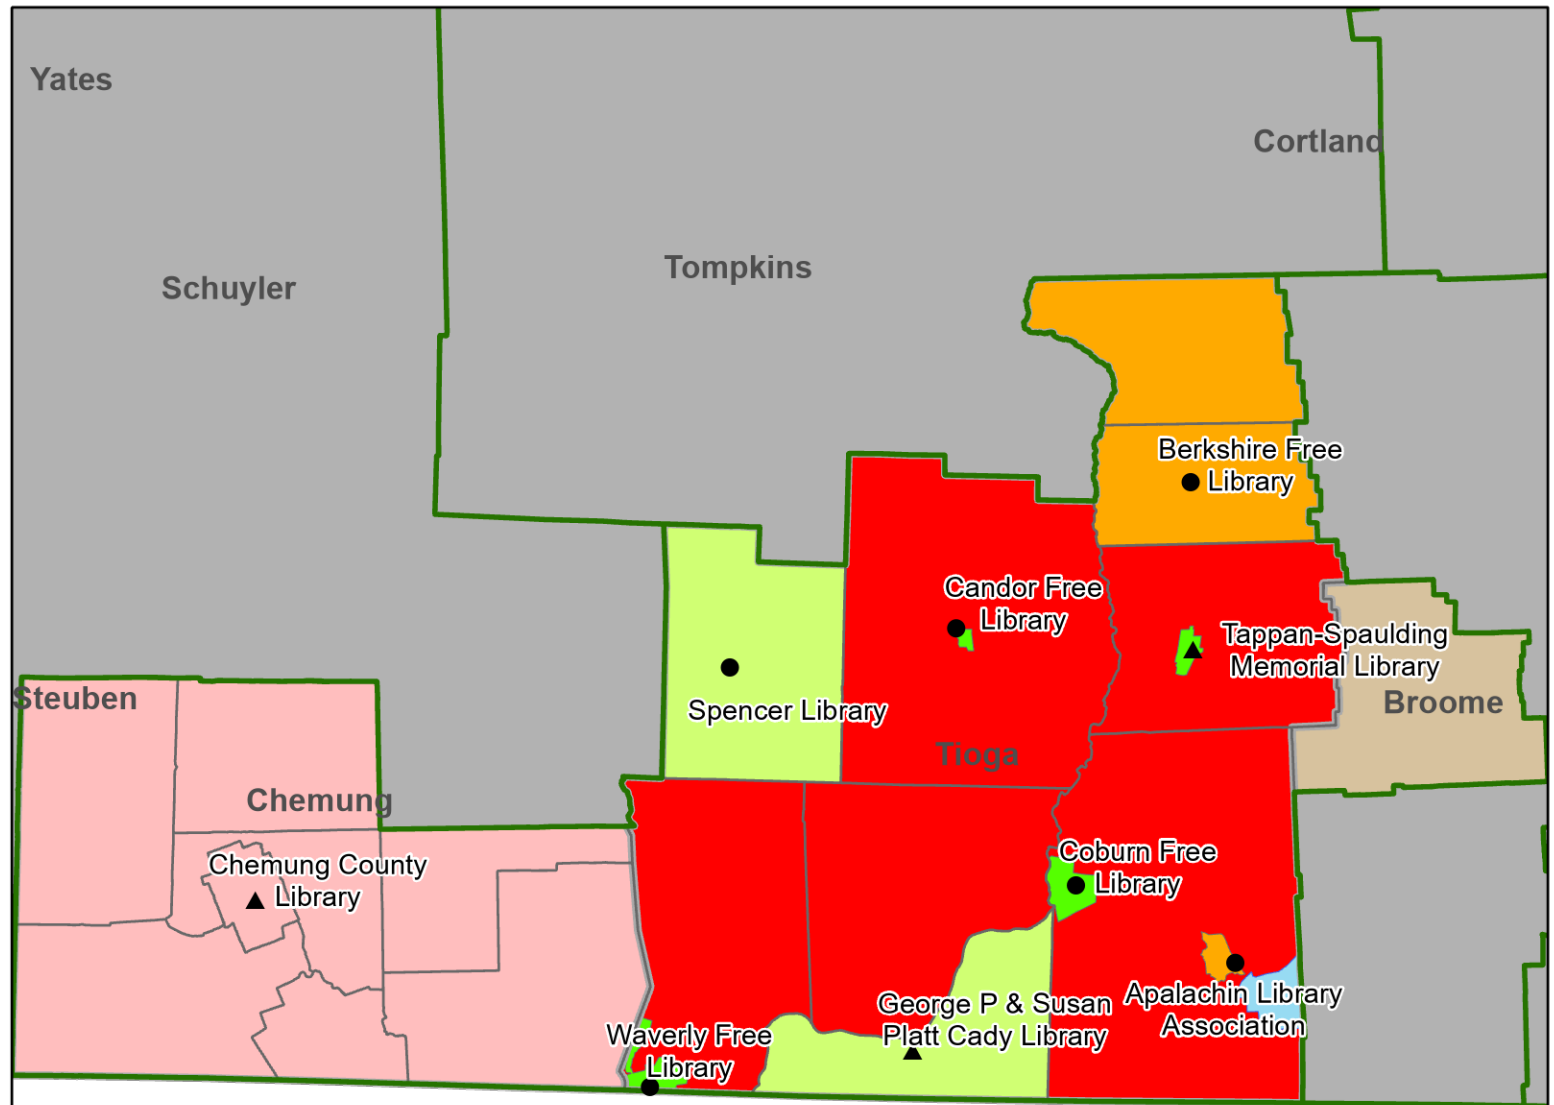

Public Libraries in Assembly District 124

Legend

- Library Branches
- Association
- ▲ Public
- Village / CDP Service Area
- City Service Area
- "Other" Service Area
- Special District
- Town Service Area
- County Service Area
- School District Service Area
- Unserved by Chartered Library

Notes:

**NYS Library 5/24/07
Revised 5/30/21**

For information on types of libraries see
<http://www.nysl.nysed.gov/libdev/libs/pltypes.htm>

data sources:
U.S. Census Bureau
NYS ORPS
NYS Education Department