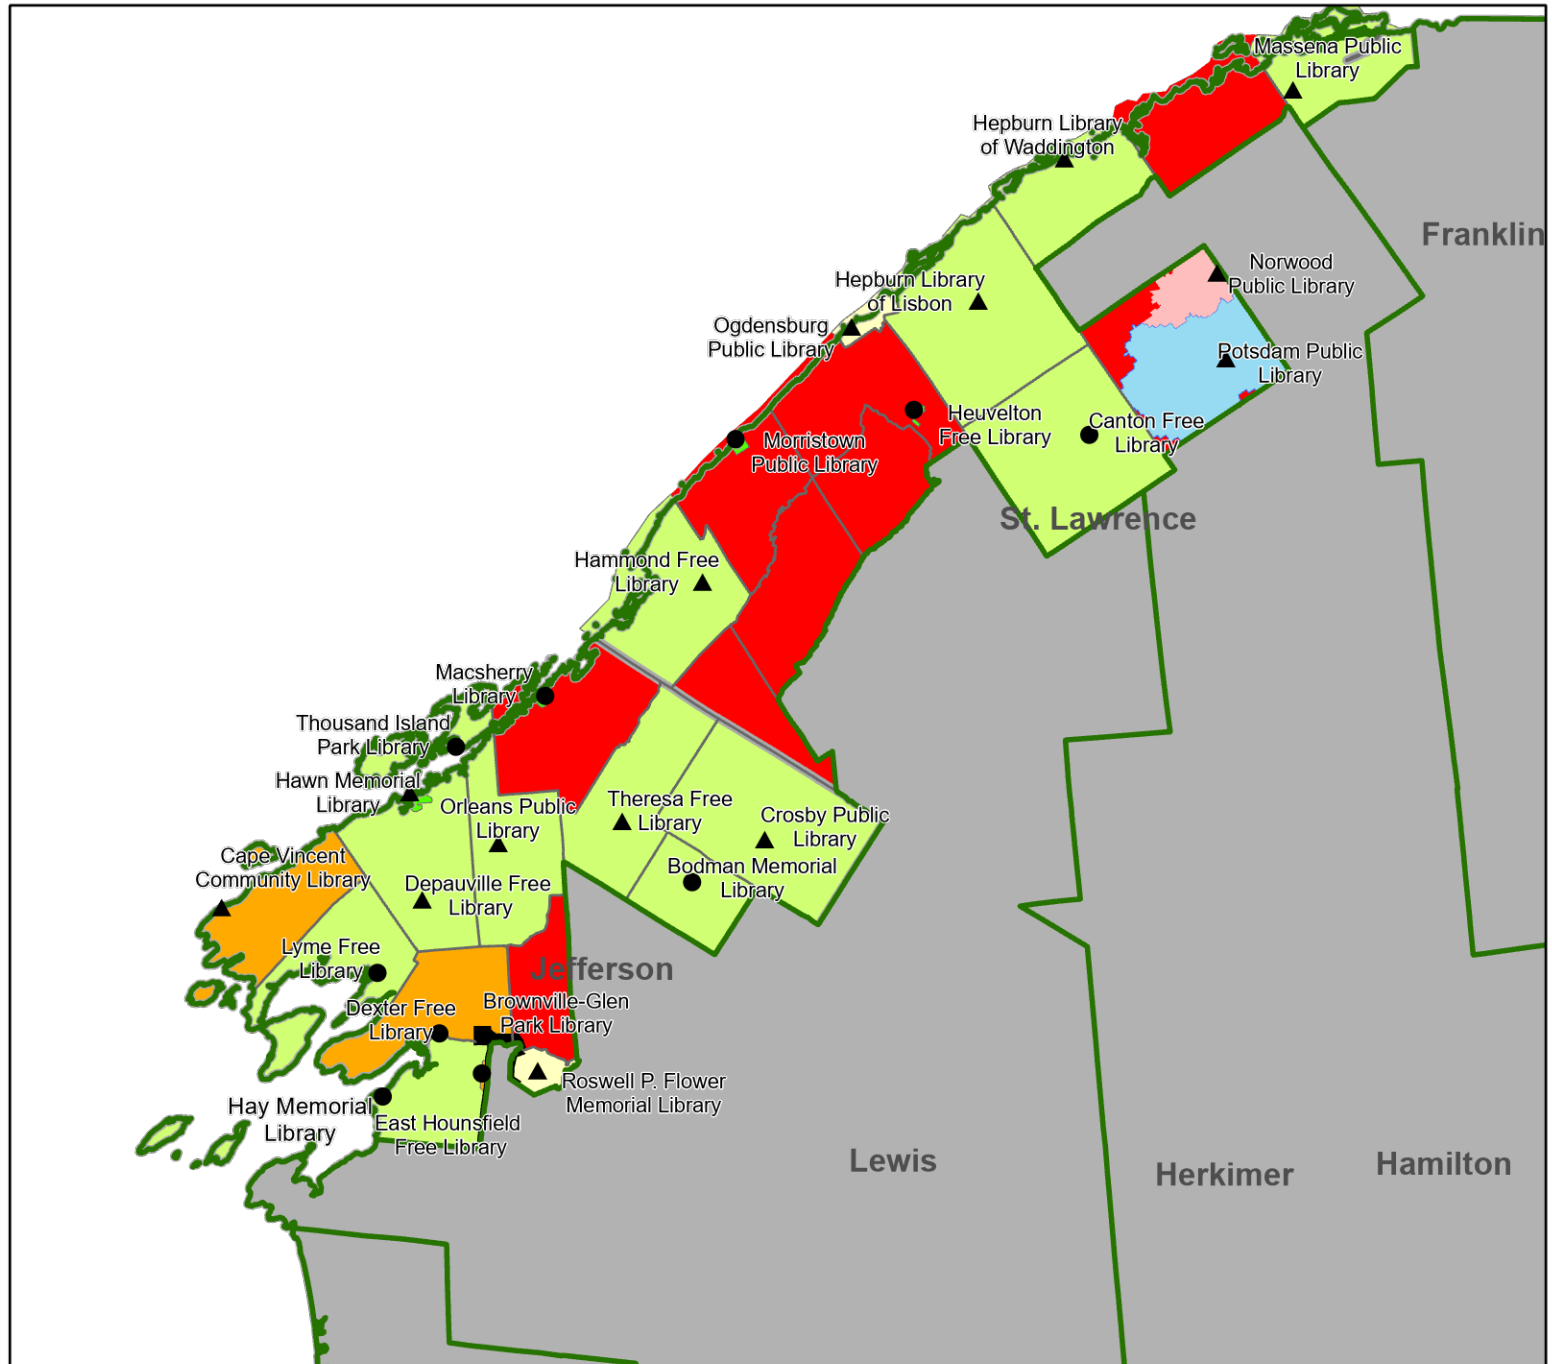

Public Libraries in Assembly District 116

Legend

- Library Branches
- Association
- ▲ Public
- Village / CDP Service Area
- City Service Area
- "Other" Service Area
- Special District
- Town Service Area
- County Service Area
- School District Service Area
- Unserved by Chartered Library

Notes:

**NYS Library 5/24/07
Revised 5/30/21**

For information on types of libraries see
<http://www.nysl.nysed.gov/libdev/libs/pltypes.htm>

data sources:
U.S. Census Bureau
NYS ORPS
NYS Education Department