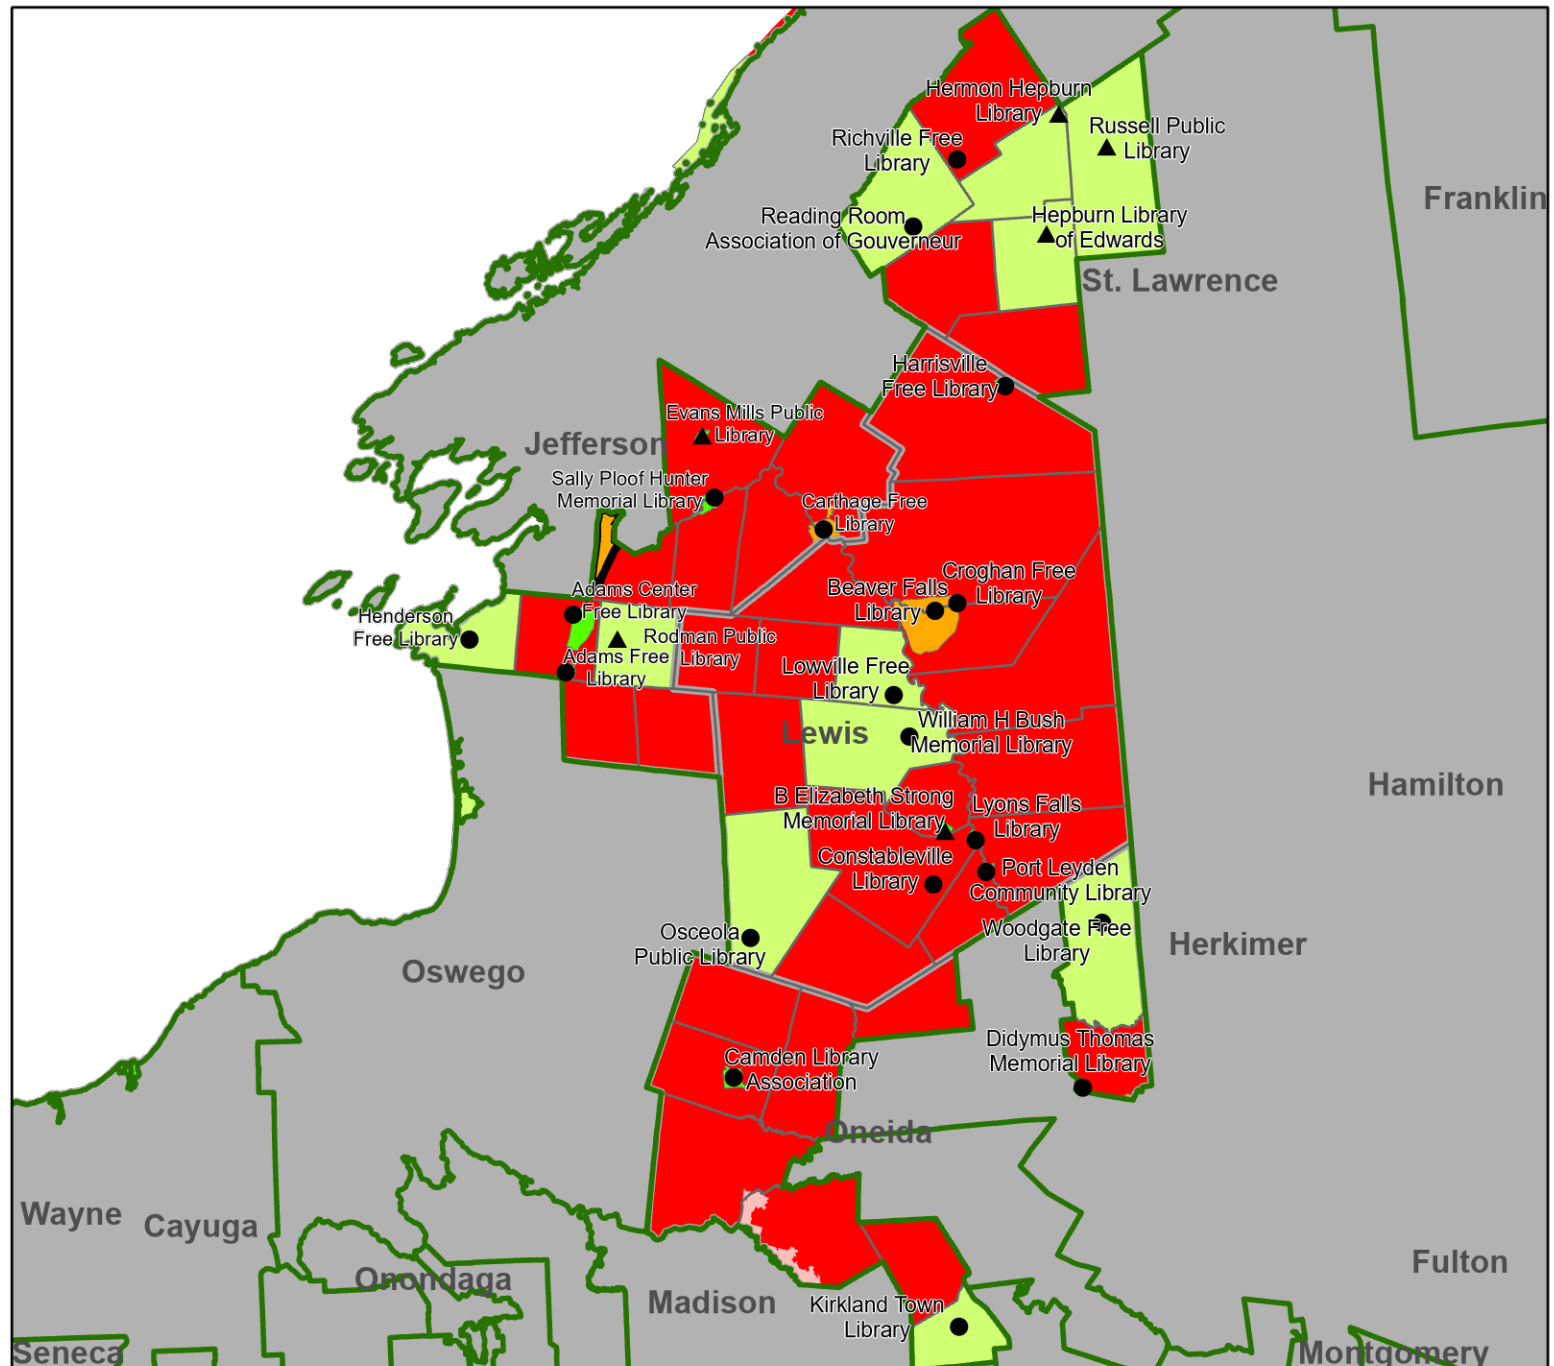

Public Libraries in Assembly District 117

Legend

- Library Branches
- Association
- ▲ Public
- Village / CDP Service Area
- City Service Area
- "Other" Service Area
- Special District
- Town Service Area
- County Service Area
- School District Service Area
- Unserved by Chartered Library

Notes:

NYS Library 5/24/07
Revised 5/30/21

For information on types of libraries see
<http://www.nysl.nysed.gov/libdev/libs/pltypes.htm>

data sources:
U.S. Census Bureau
NYS ORPS
NYS Education Department