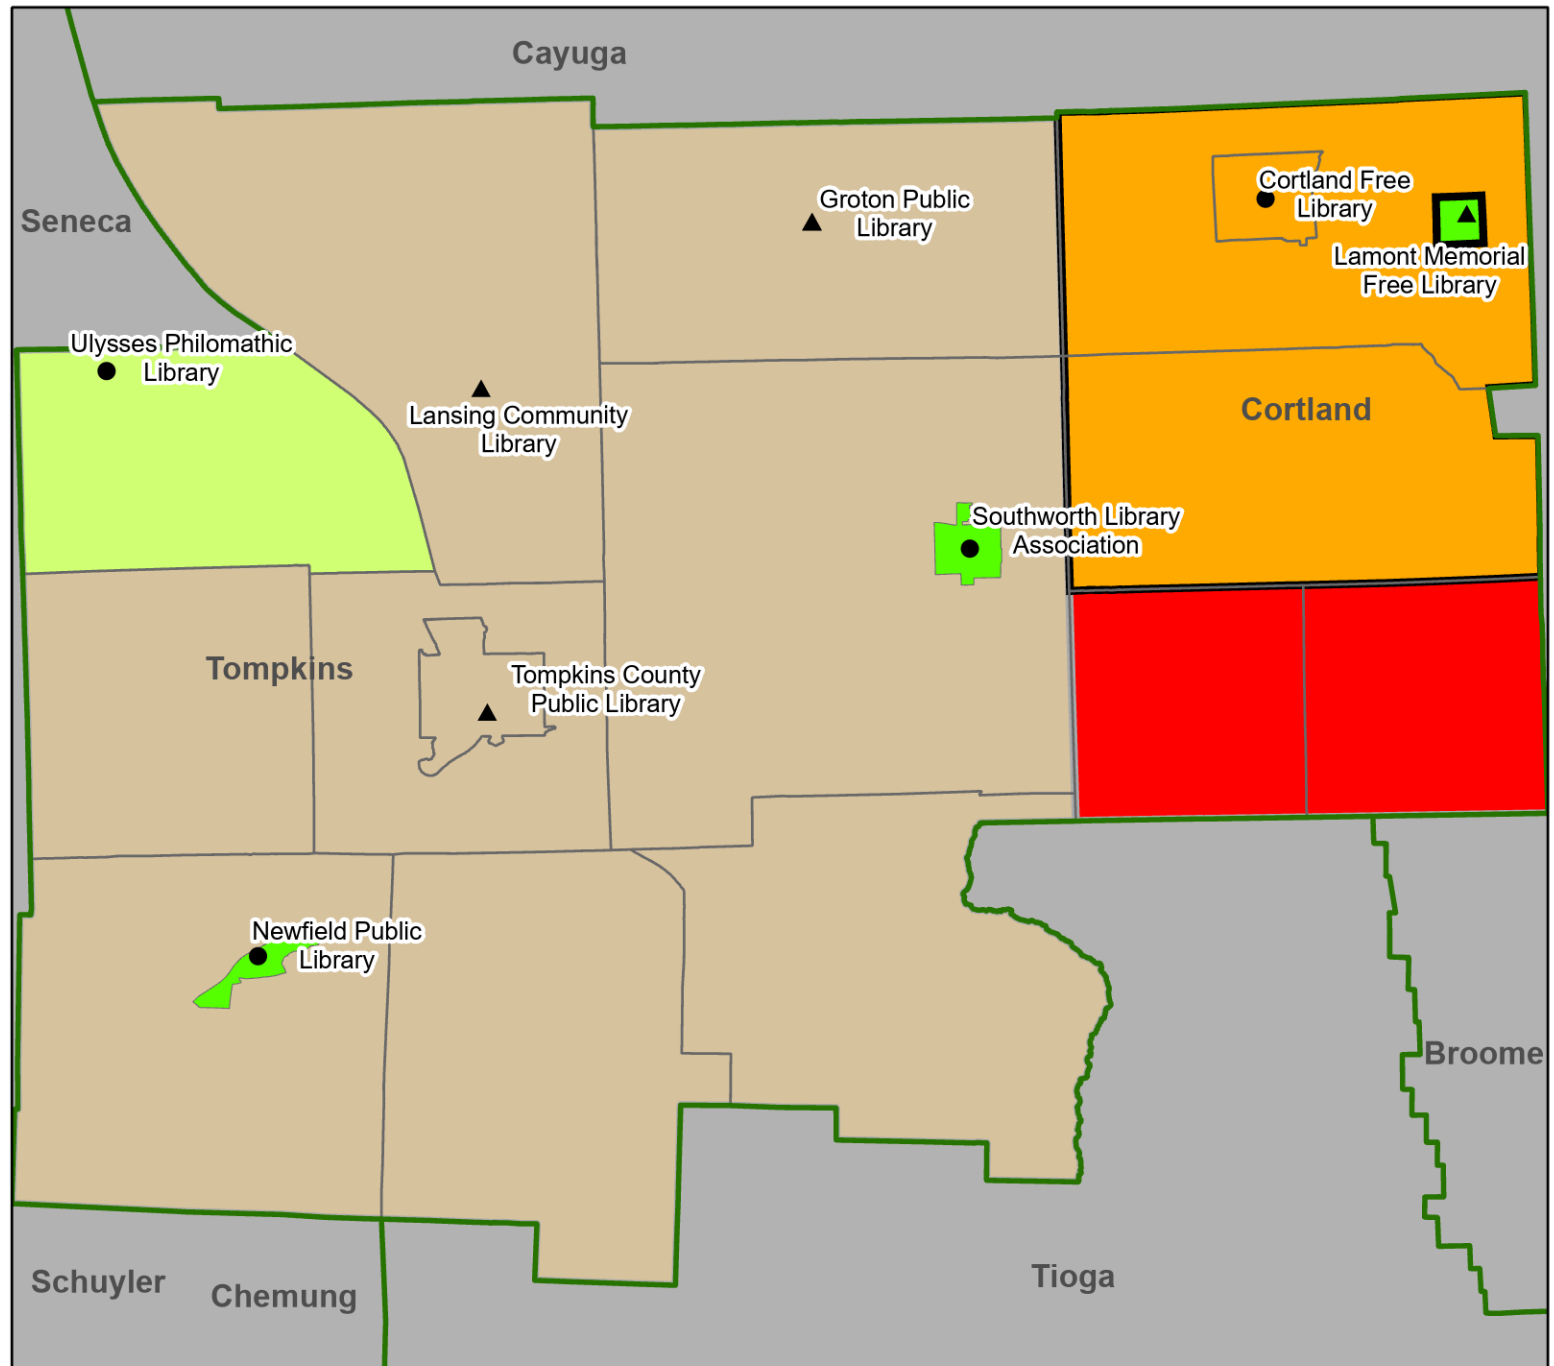

Public Libraries in Assembly District 125

Legend

- Library Branches
- Association
- ▲ Public
- Village / CDP Service Area
- City Service Area
- "Other" Service Area
- Special District
- Town Service Area
- County Service Area
- School District Service Area
- Unserved by Chartered Library

Notes:

**NYS Library 5/24/07
Revised 5/30/21**

For information on types of libraries see
<http://www.nysl.nysed.gov/libdev/libs/pltypes.htm>

data sources:
U.S. Census Bureau
NYS ORPS
NYS Education Department