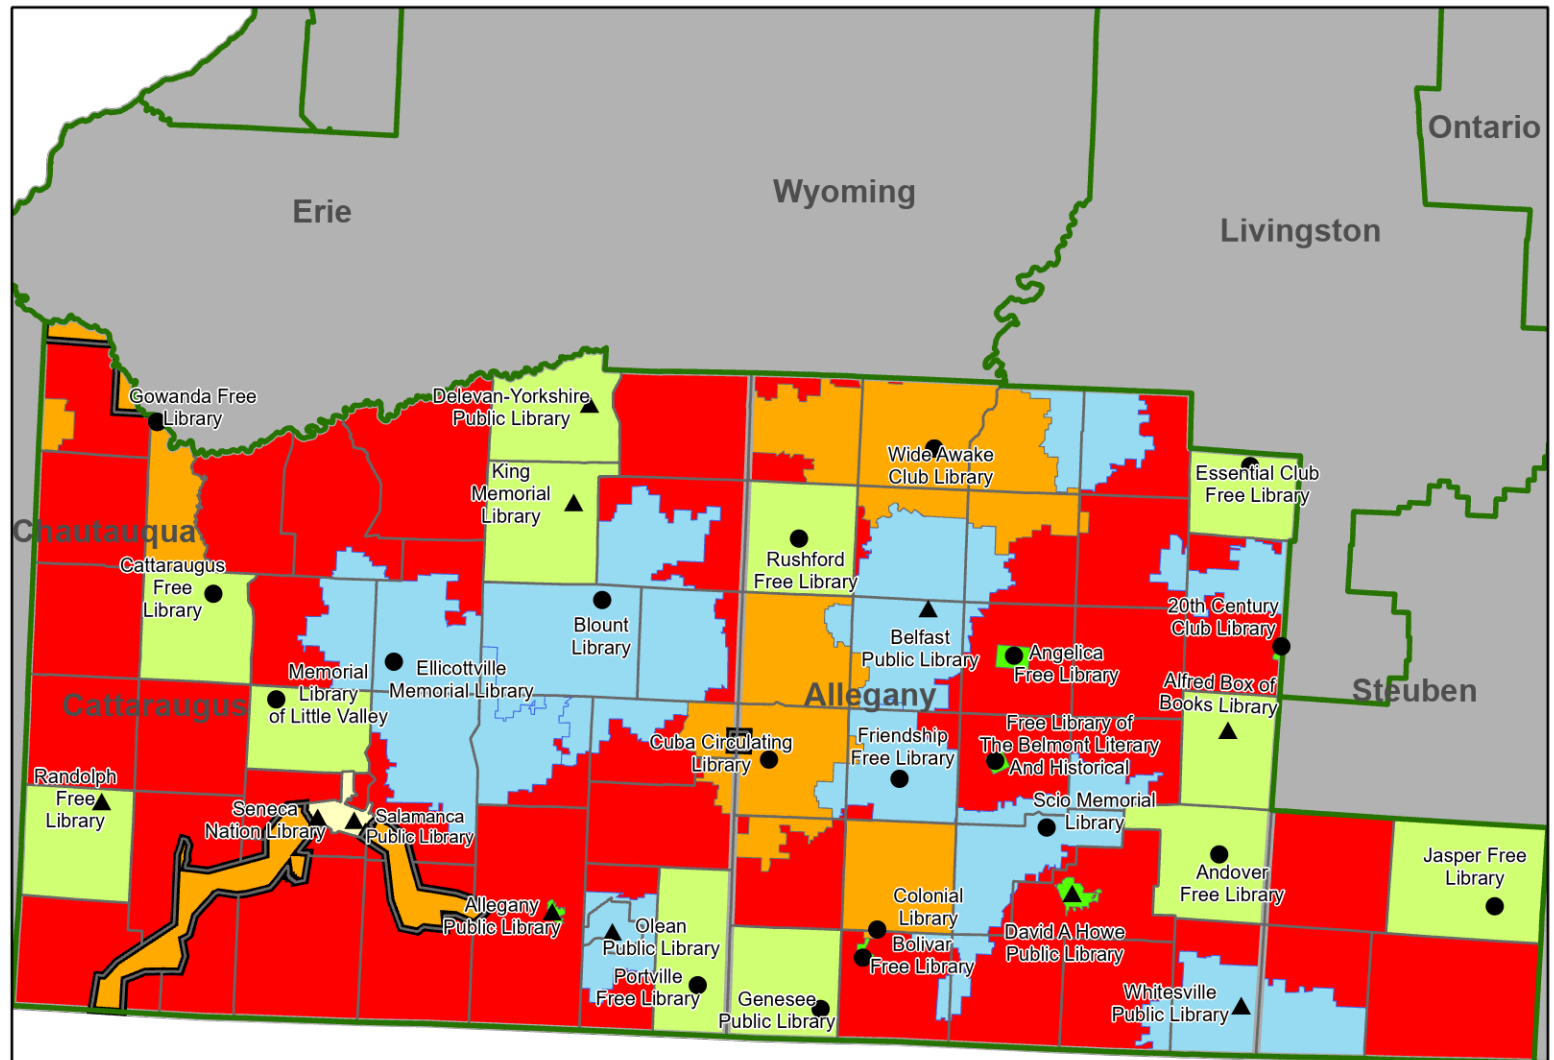

Public Libraries in Assembly District 148

Legend

- Library Branches
- Association
- ▲ Public
- Village / CDP Service Area
- City Service Area
- "Other" Service Area
- Special District
- Town Service Area
- County Service Area
- School District Service Area
- Unserviced by Chartered Library

Notes:

**NYS Library 5/24/07
Revised 5/30/21**

For information on types of libraries see
<http://www.nysl.nysed.gov/libdev/libs/pltypes.htm>

data sources:
U.S. Census Bureau
NYS ORPS
NYS Education Department