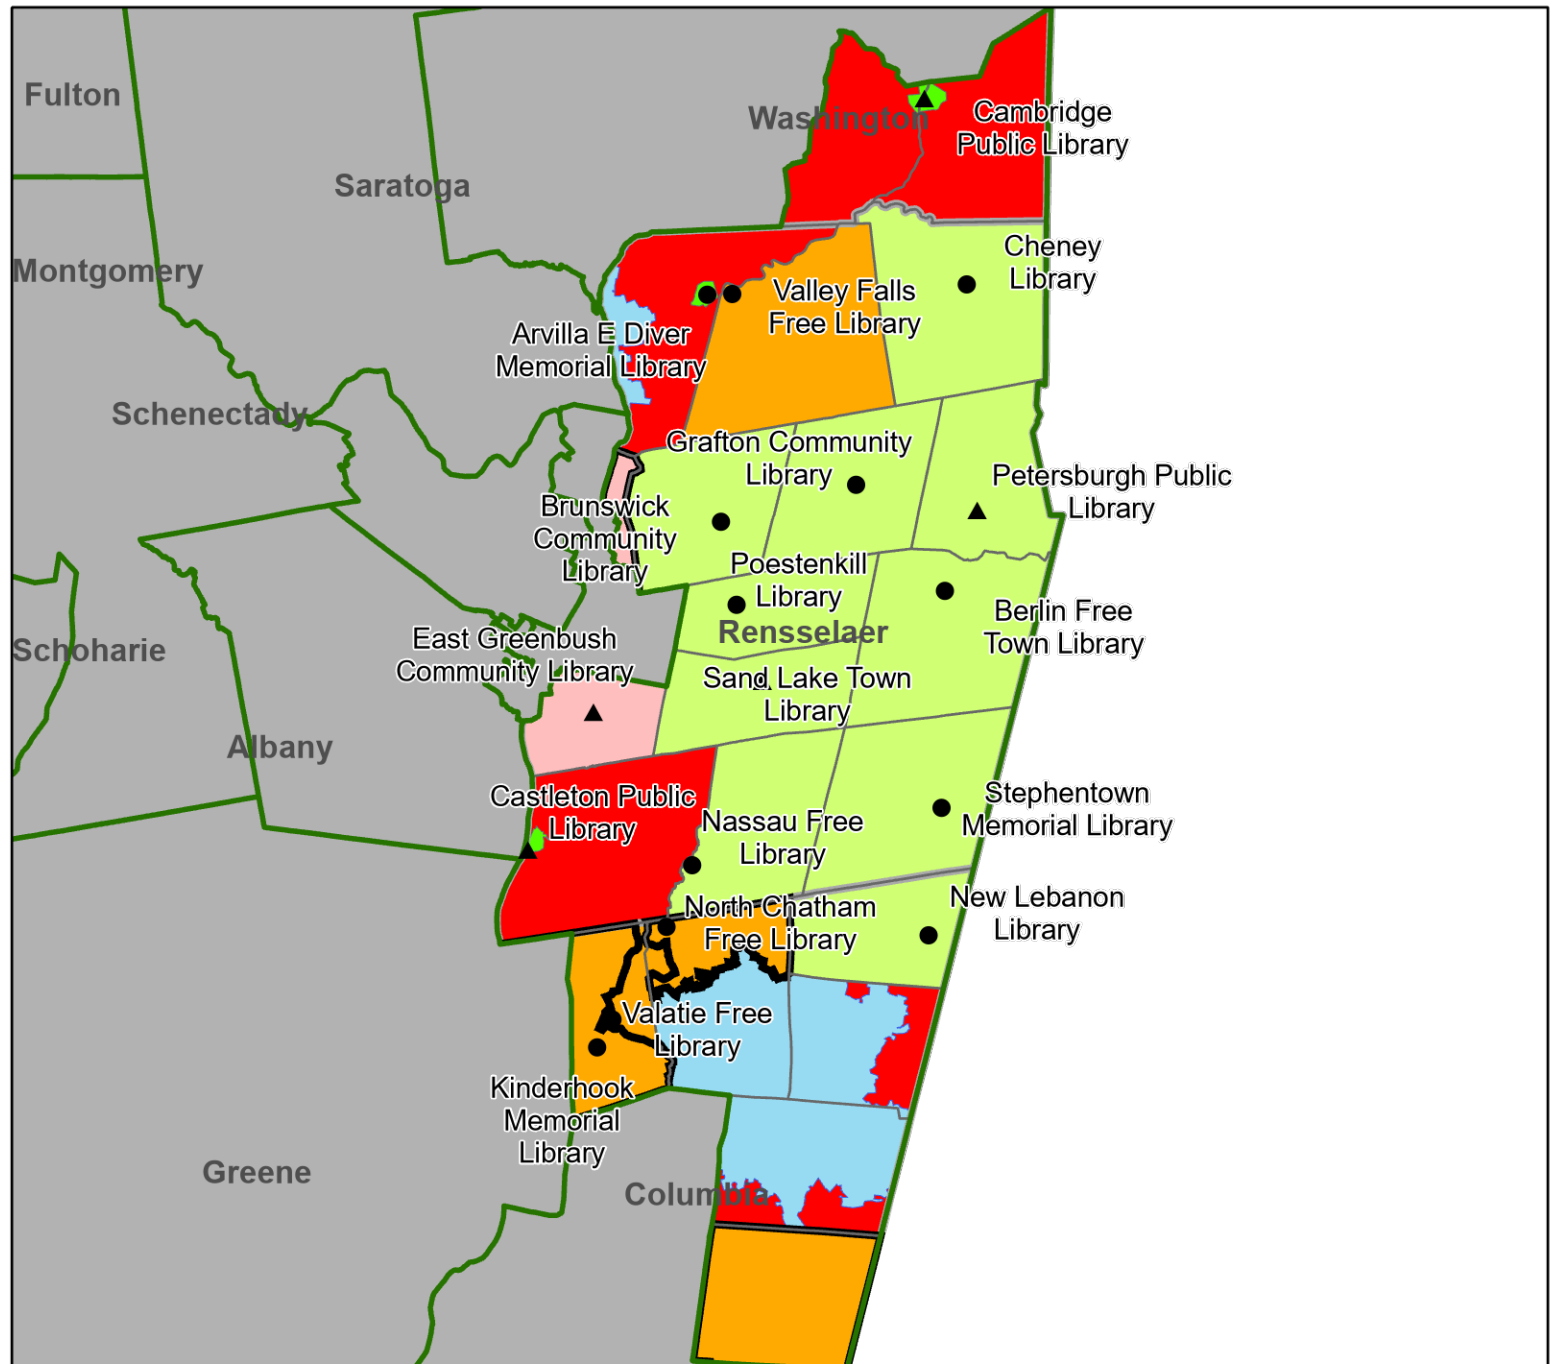

Public Libraries in Assembly District 107

Legend

- Library Branches
- Association
- ▲ Public
- Village / CDP Service Area
- City Service Area
- "Other" Service Area
- Special District
- Town Service Area
- County Service Area
- School District Service Area
- Unserved by Chartered Library

Notes:

**NYS Library 5/24/07
Revised 5/30/21**

For information on types of libraries see
<http://www.nysl.nysed.gov/libdev/libs/pltypes.htm>

data sources:
U.S. Census Bureau
NYS ORPS
NYS Education Department