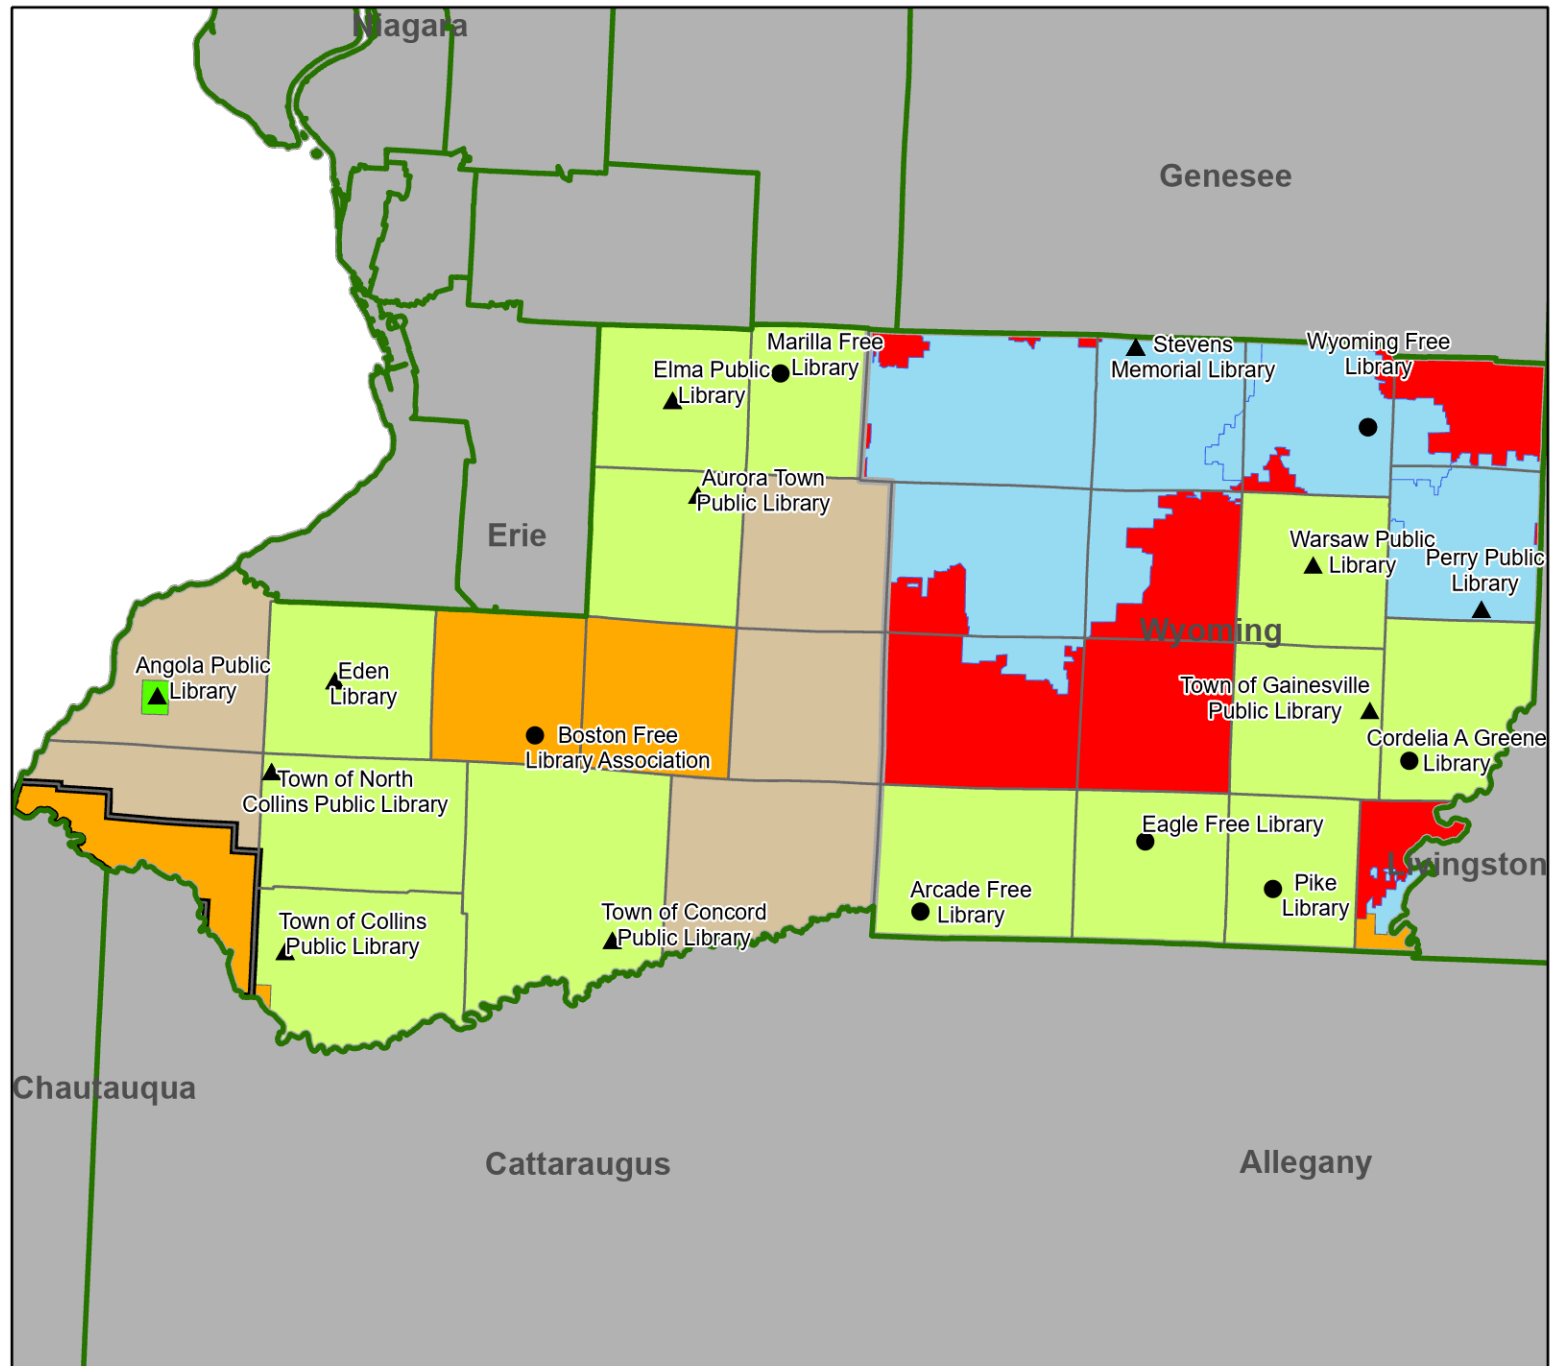

Public Libraries in Assembly District 147

Legend

- Library Branches
- Association
- ▲ Public
- Village / CDP Service Area
- City Service Area
- "Other" Service Area
- Special District
- Town Service Area
- County Service Area
- School District Service Area
- Unserved by Chartered Library

Notes:

**NYS Library 5/24/07
Revised 5/30/21**

For information on types of libraries see
<http://www.nysl.nysed.gov/libdev/libs/pltypes.htm>

data sources:
U.S. Census Bureau
NYS ORPS
NYS Education Department