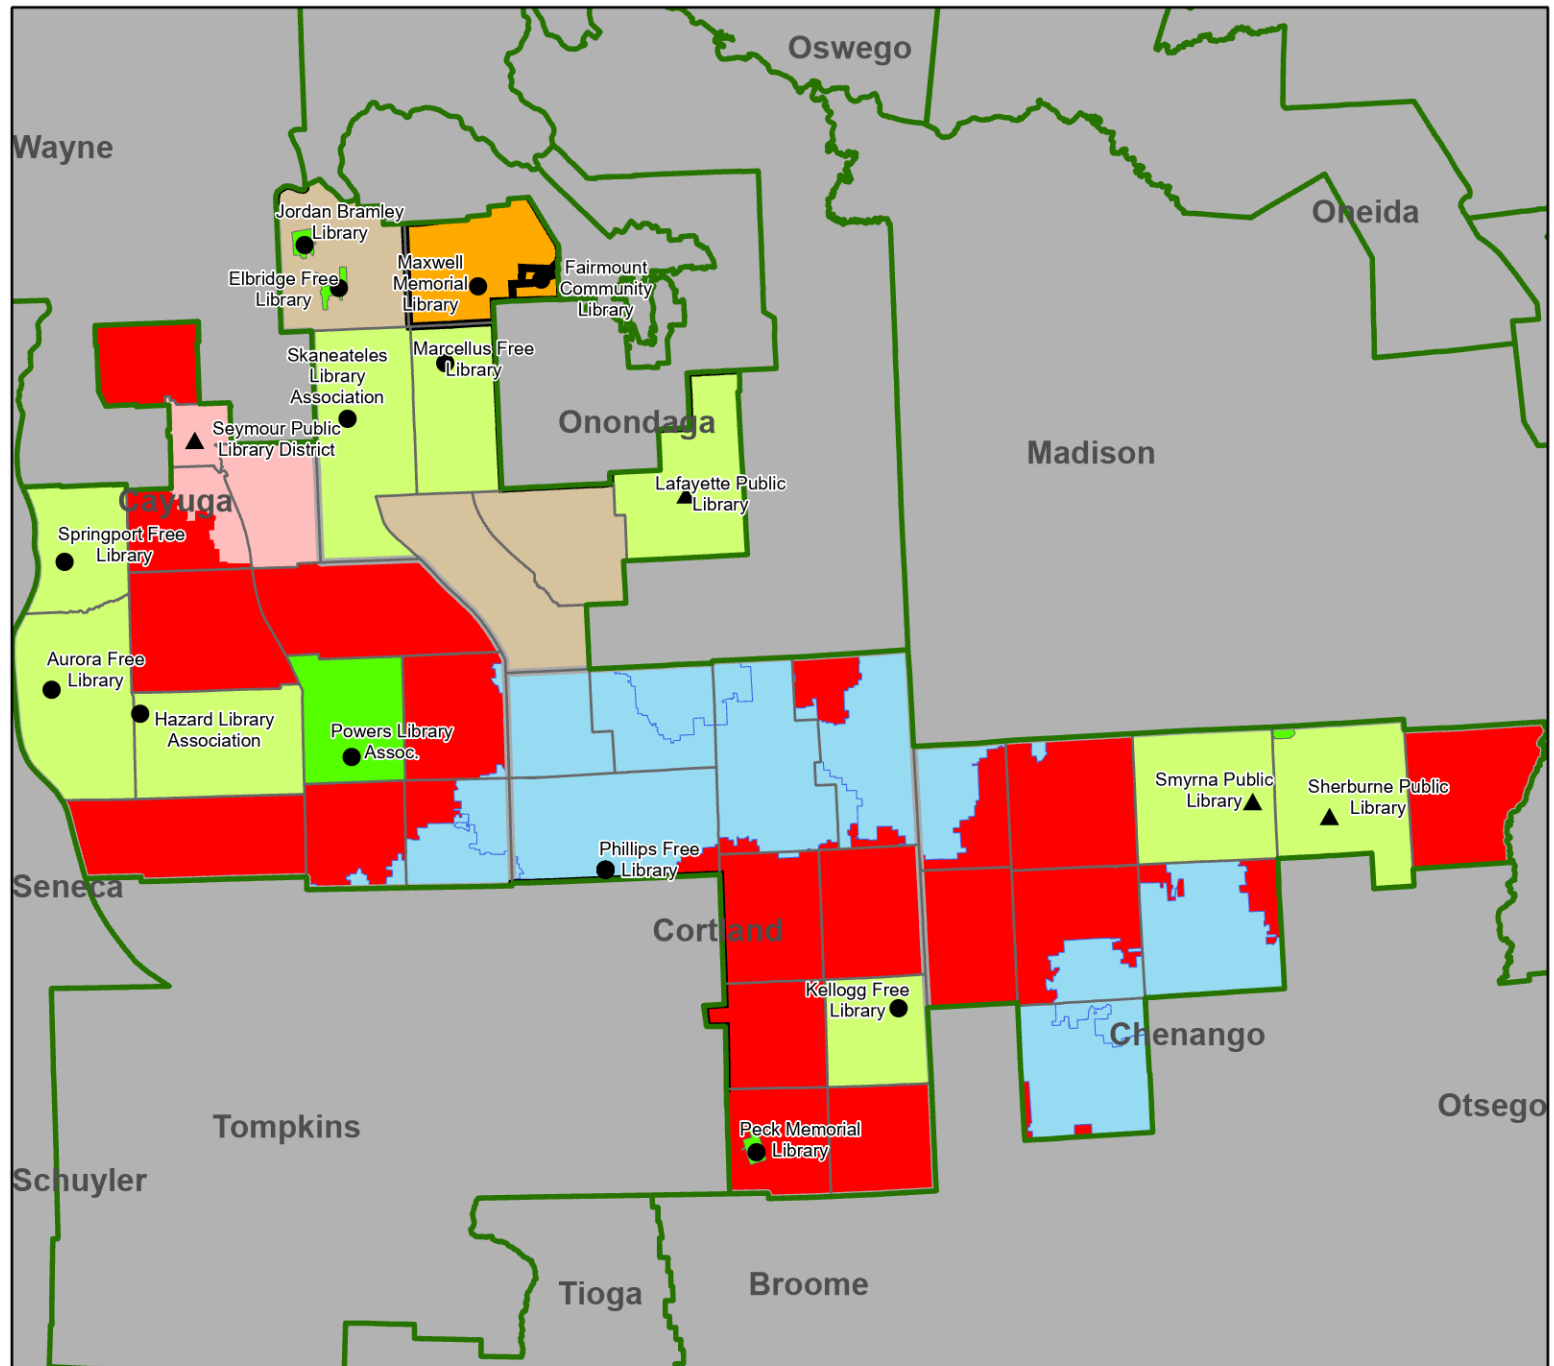

Public Libraries in Assembly District 126

Legend

- Library Branches
- Association
- ▲ Public
- Village / CDP Service Area
- City Service Area
- "Other" Service Area
- Special District
- Town Service Area
- County Service Area
- School District Service Area
- Unserved by Chartered Library

Notes:

**NYS Library 5/24/07
Revised 5/30/21**

For information on types of libraries see
<http://www.nysl.nysed.gov/libdev/libs/pltypes.htm>

data sources:
U.S. Census Bureau
NYS ORPS
NYS Education Department