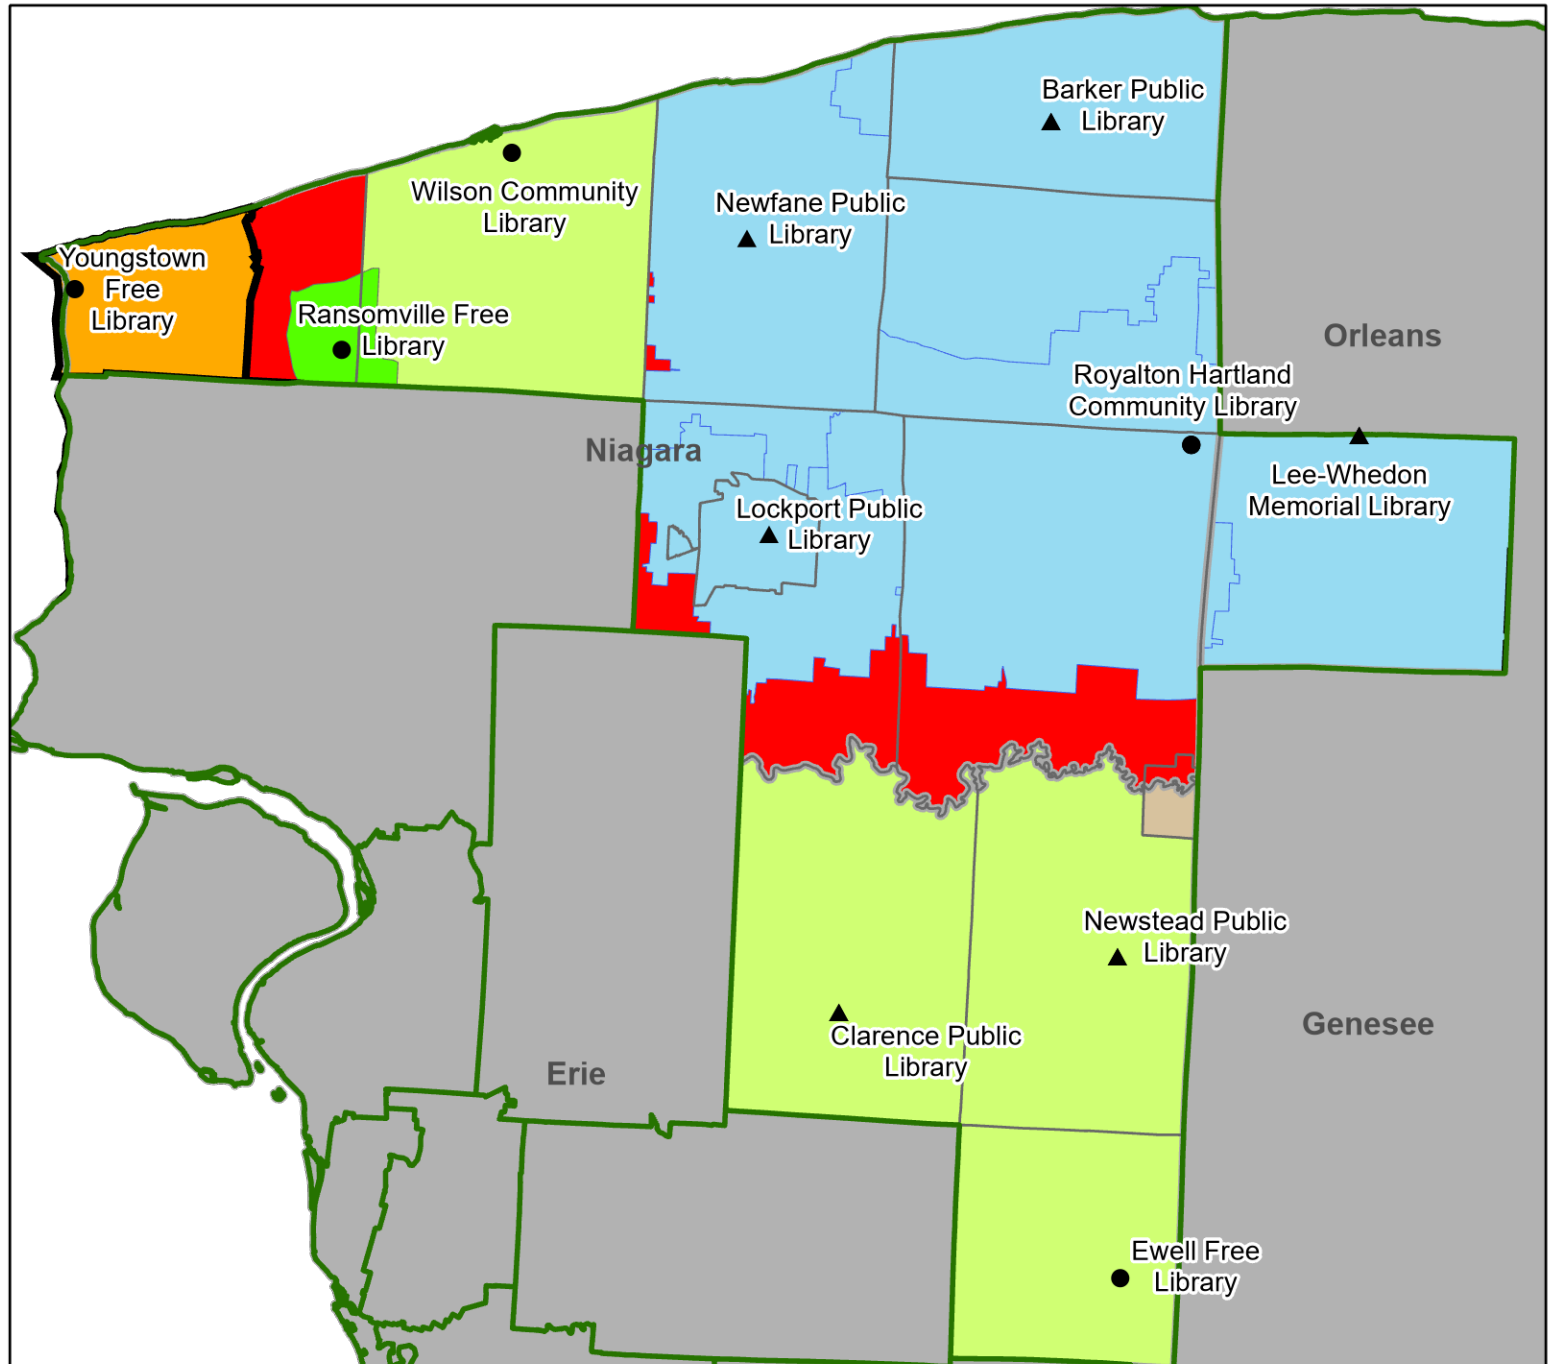

Public Libraries in Assembly District 144

Legend

- Library Branches
- Association
- ▲ Public
- Village / CDP Service Area
- City Service Area
- "Other" Service Area
- Special District
- Town Service Area
- County Service Area
- School District Service Area
- Unserved by Chartered Library

Notes:

**NYS Library 5/24/07
Revised 5/30/21**

For information on types of libraries see
<http://www.nysl.nysed.gov/libdev/libs/pltypes.htm>

data sources:
U.S. Census Bureau
NYS ORPS
NYS Education Department