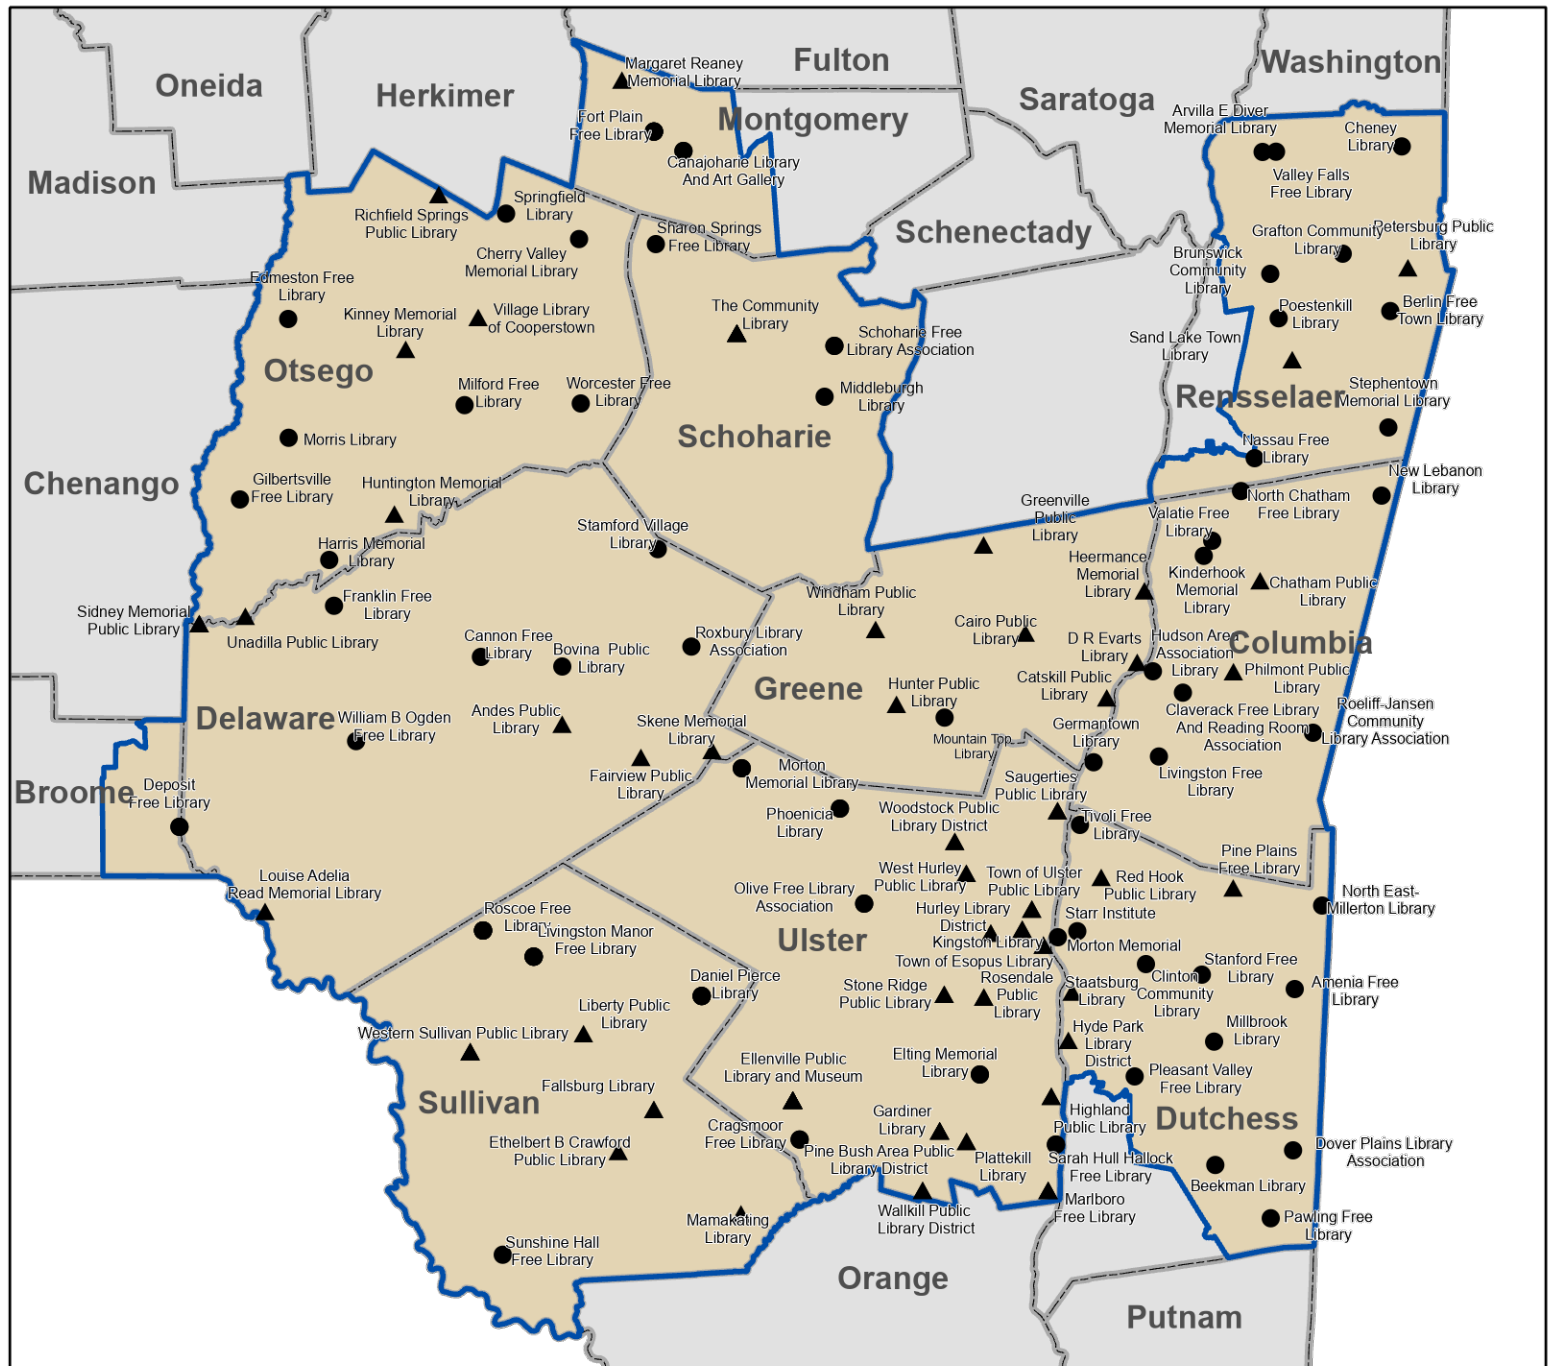

Public Libraries In Congressional District 19

Chartered Libraries

- Association
- ▲ Public
- Library Branches
- ▭ County Boundaries
- ▭ Congressional Districts

NYS Library 5/24/07
Revised 5/30/21

data sources:
U.S. Census Bureau
NYS ORPS
NYS Education Department