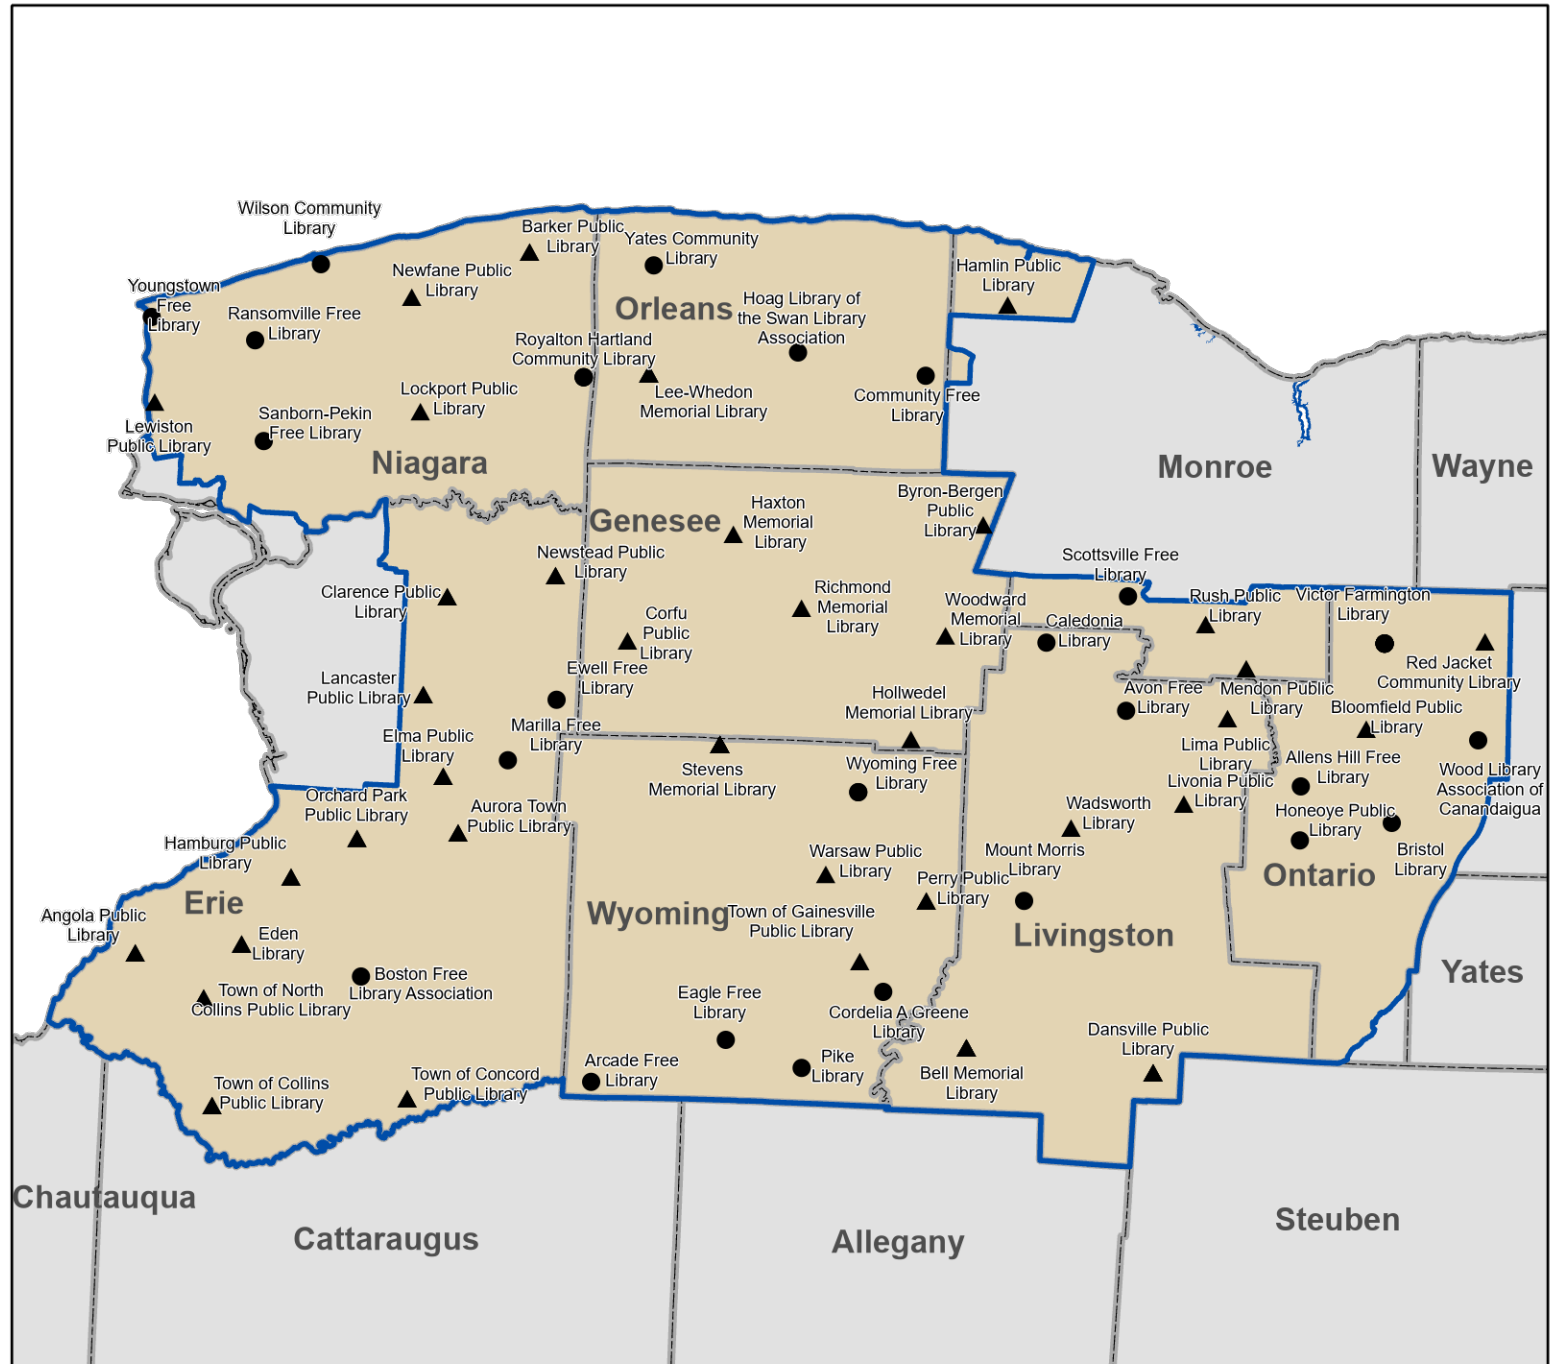

Public Libraries In Congressional District 27

Chartered Libraries

- Association
- ▲ Public
- Library Branches
- ▭ County Boundaries
- ▭ Congressional Districts

**NYS Library 5/24/07
Revised 5/30/21**

*data sources:
U.S. Census Bureau
NYS ORPS
NYS Education Department*