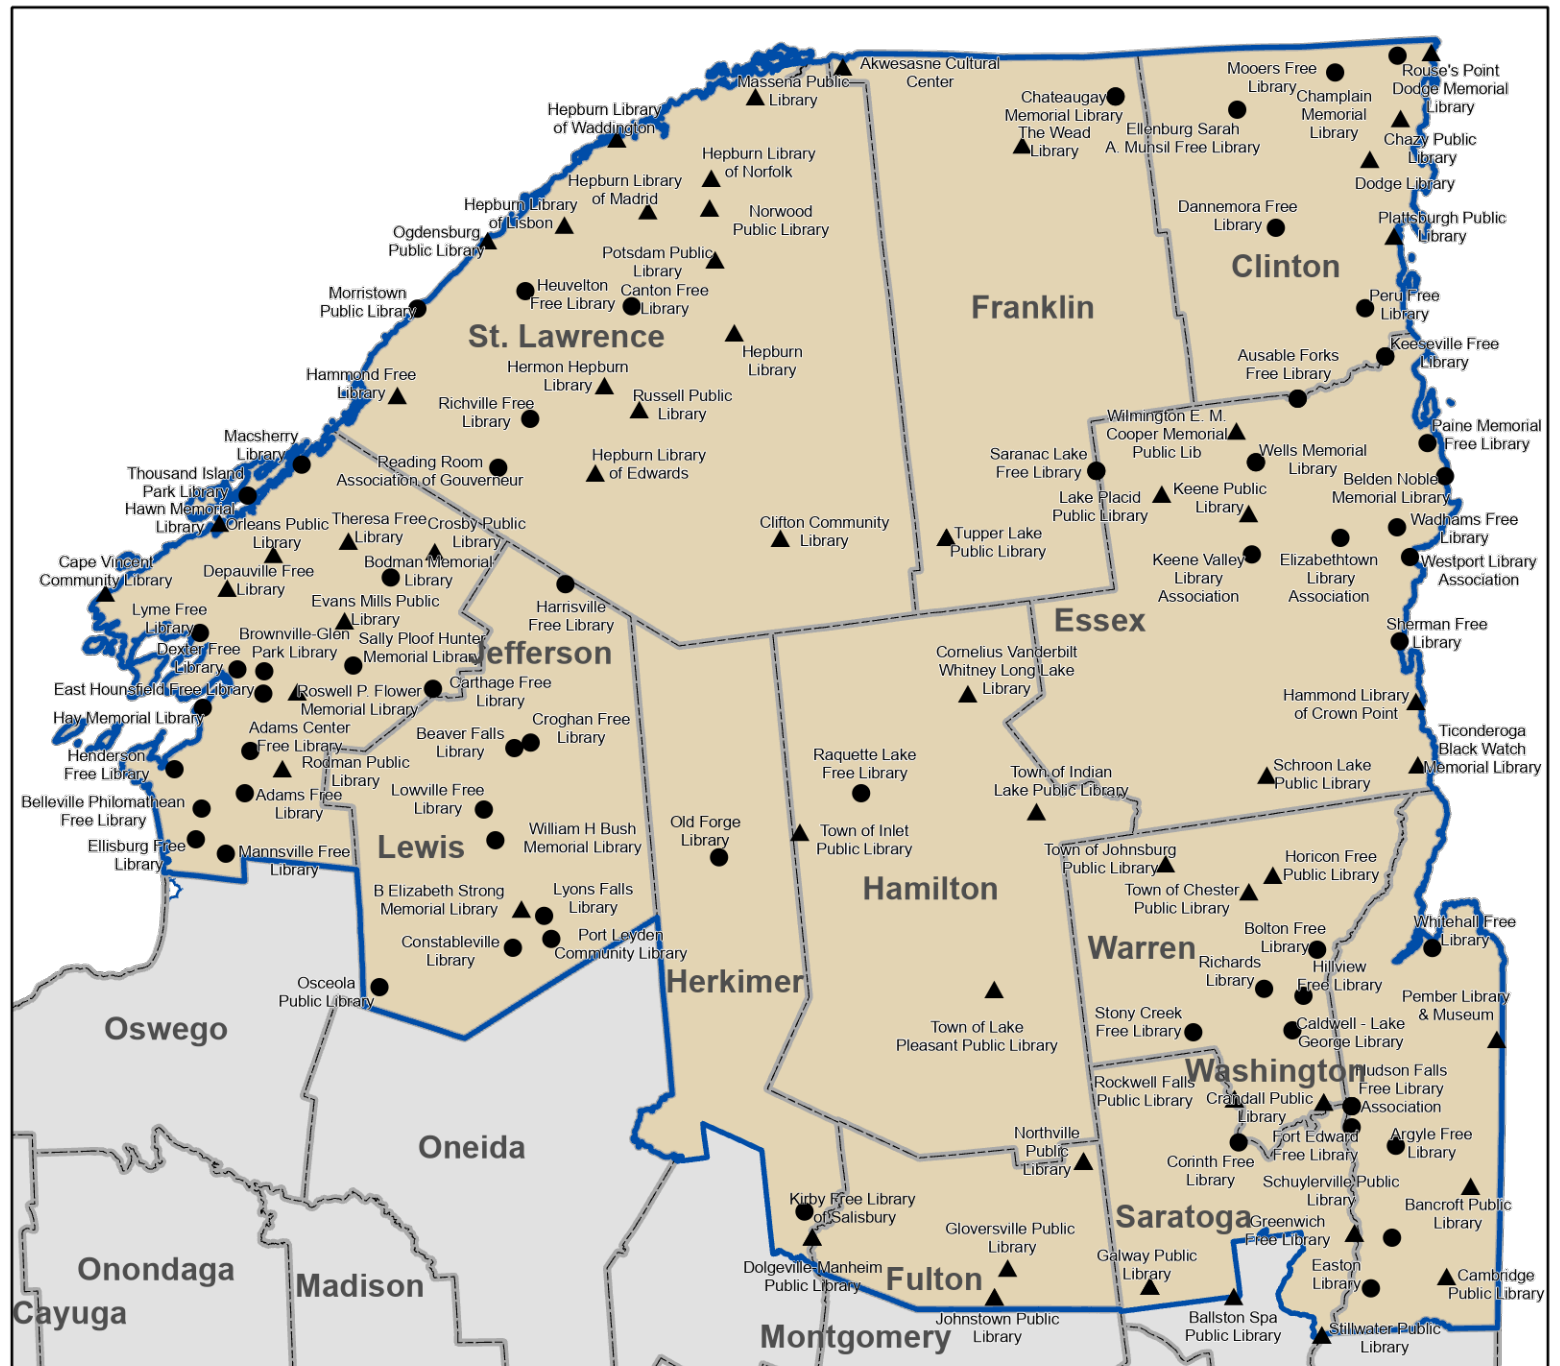

Public Libraries In Congressional District 21

Chartered Libraries

- Association
- ▲ Public
- Library Branches
- ▭ County Boundaries
- ▭ Congressional Districts

NYS Library 5/24/07
Revised 5/30/21

data sources:
U.S. Census Bureau
NYS ORPS
NYS Education Department