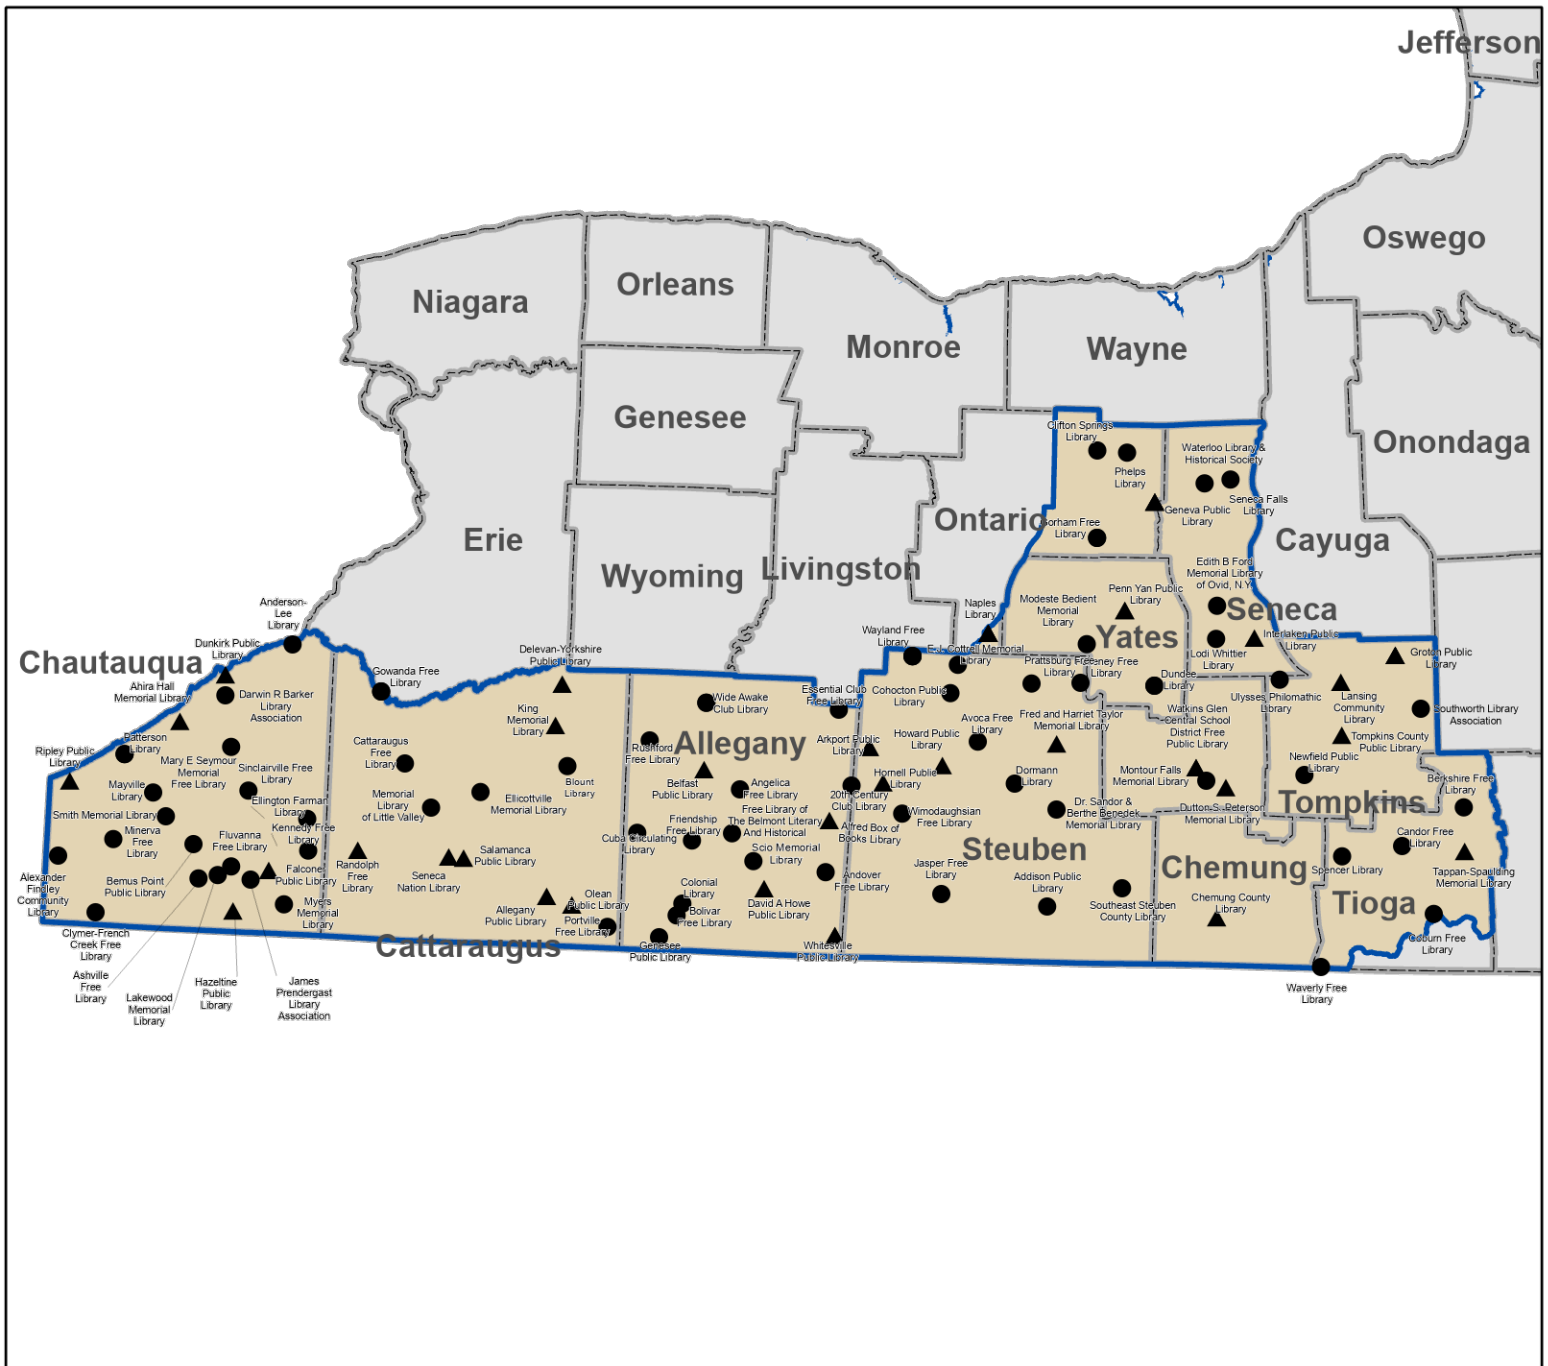

Public Libraries In Congressional District 23

Chartered Libraries

- Association
- ▲ Public
- Library Branches
- ▭ County Boundaries
- ▭ Congressional Districts

NYS Library 5/24/07
Revised 5/30/21

data sources:
U.S. Census Bureau
NYS ORPS
NYS Education Department