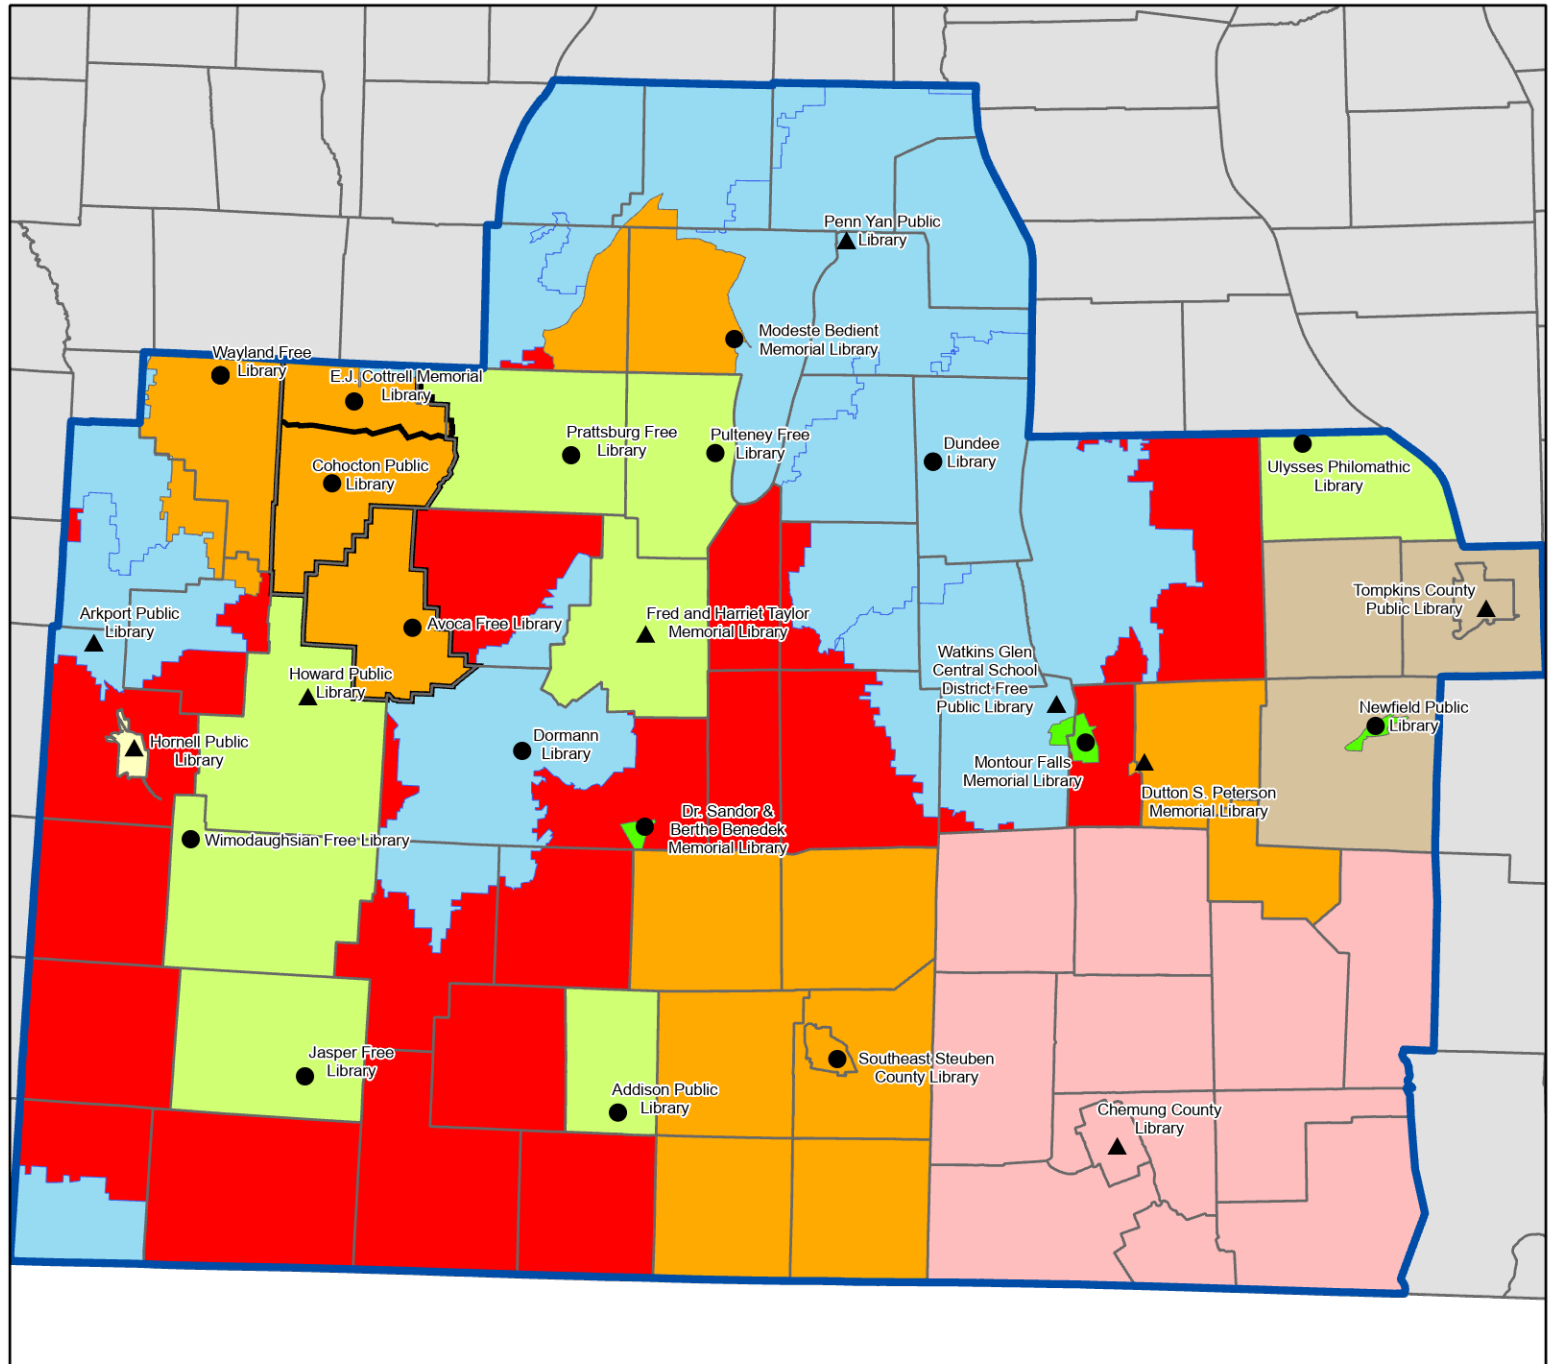

Public Libraries In Senate District 58

Legend

- Association
- ▲ Public
- Library Branches
- ▭ Senate District Boundaries
- ▭ Village / CDP Service Area
- ▭ City Service Area
- ▭ "Other" Service Area
- ▭ School District Service Area
- ▭ Special District
- ▭ Town Service Area
- ▭ County
- ▭ Unserved by Chartered Library

Notes:

**NYS Library 5/24/07
Revised 5/30/21**

For information on types of libraries see
<http://www.nysl.nysed.gov/libdev/libs/pltypes.htm>

*data sources:
U.S. Census Bureau
NYS ORPS
NYS Education Department*