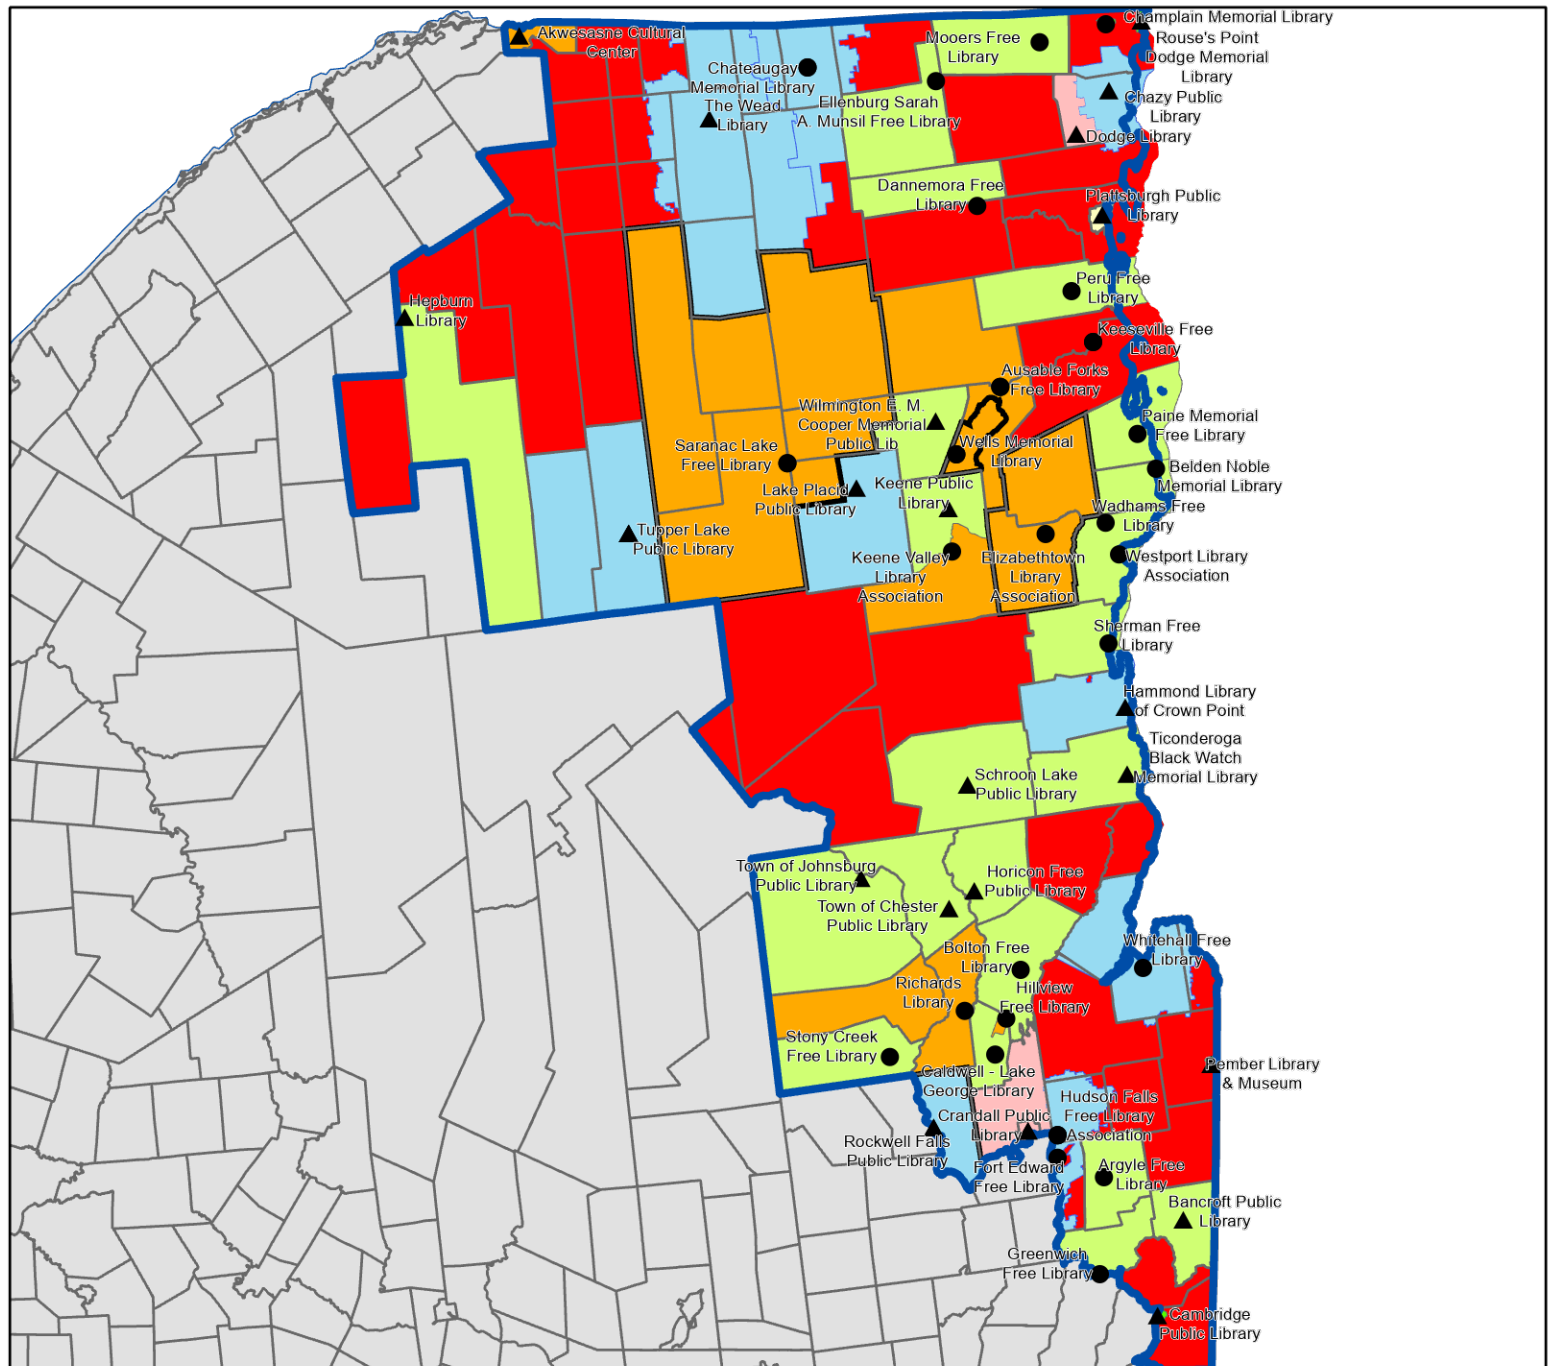

Public Libraries In Senate District 45

Legend

- Association
- ▲ Public
- Library Branches
- ▭ Senate District Boundaries
- ▭ Village / CDP Service Area
- ▭ City Service Area
- ▭ "Other" Service Area
- ▭ School District Service Area
- ▭ Special District
- ▭ Town Service Area
- ▭ County
- ▭ Unserved by Chartered Library

Notes:

**NYS Library 5/24/07
Revised 5/30/21**

For information on types of libraries see
<http://www.nysl.nysed.gov/libdev/libs/pltypes.htm>

data sources:
U.S. Census Bureau
NYS ORPS
NYS Education Department