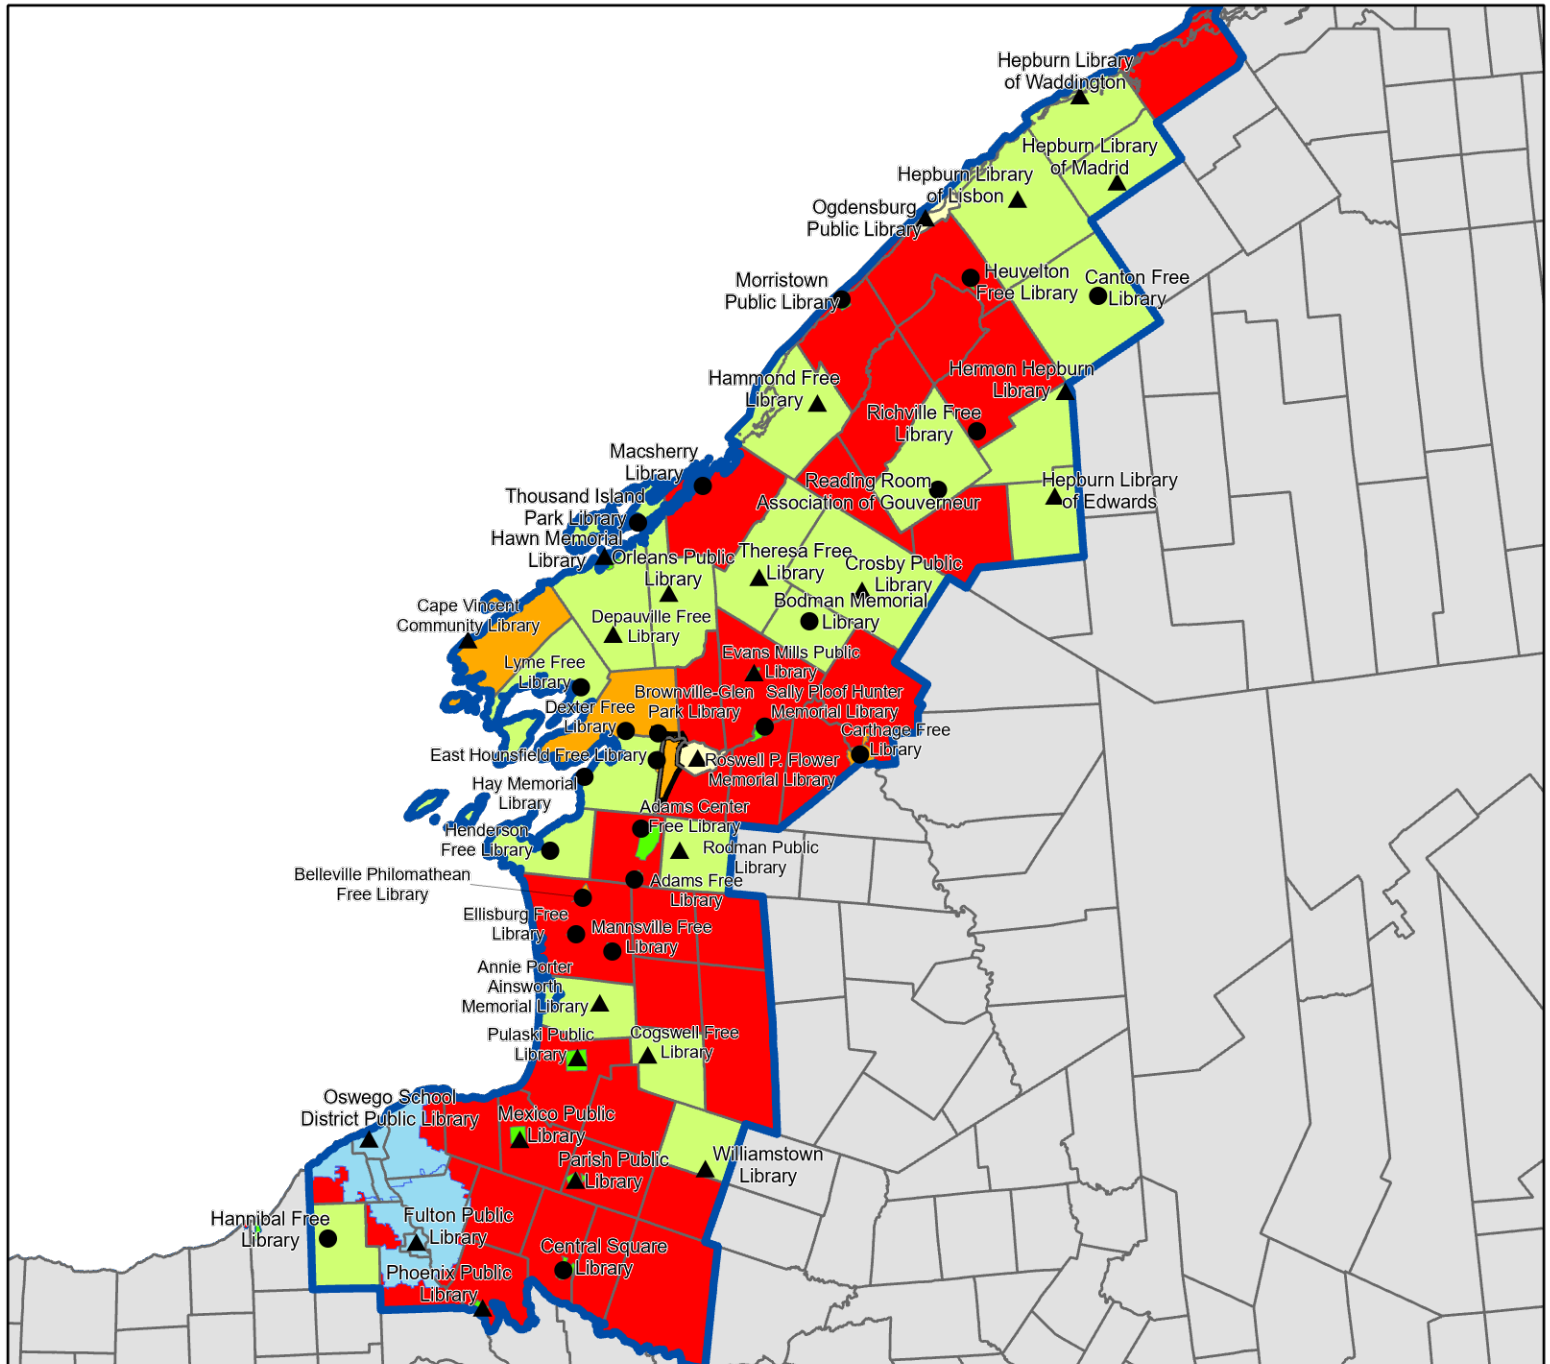

Public Libraries In Senate District 48

Legend

- Association
- ▲ Public
- Library Branches
- ▭ Senate District Boundaries
- ▭ Village / CDP Service Area
- ▭ City Service Area
- ▭ "Other" Service Area
- ▭ School District Service Area
- ▭ Special District
- ▭ Town Service Area
- ▭ County
- ▭ Unserviced by Chartered Library

Notes:

**NYS Library 5/24/07
Revised 5/30/21**

For information on types of libraries see
<http://www.nysl.nysed.gov/libdev/libs/pltypes.htm>

*data sources:
U.S. Census Bureau
NYS ORPS
NYS Education Department*