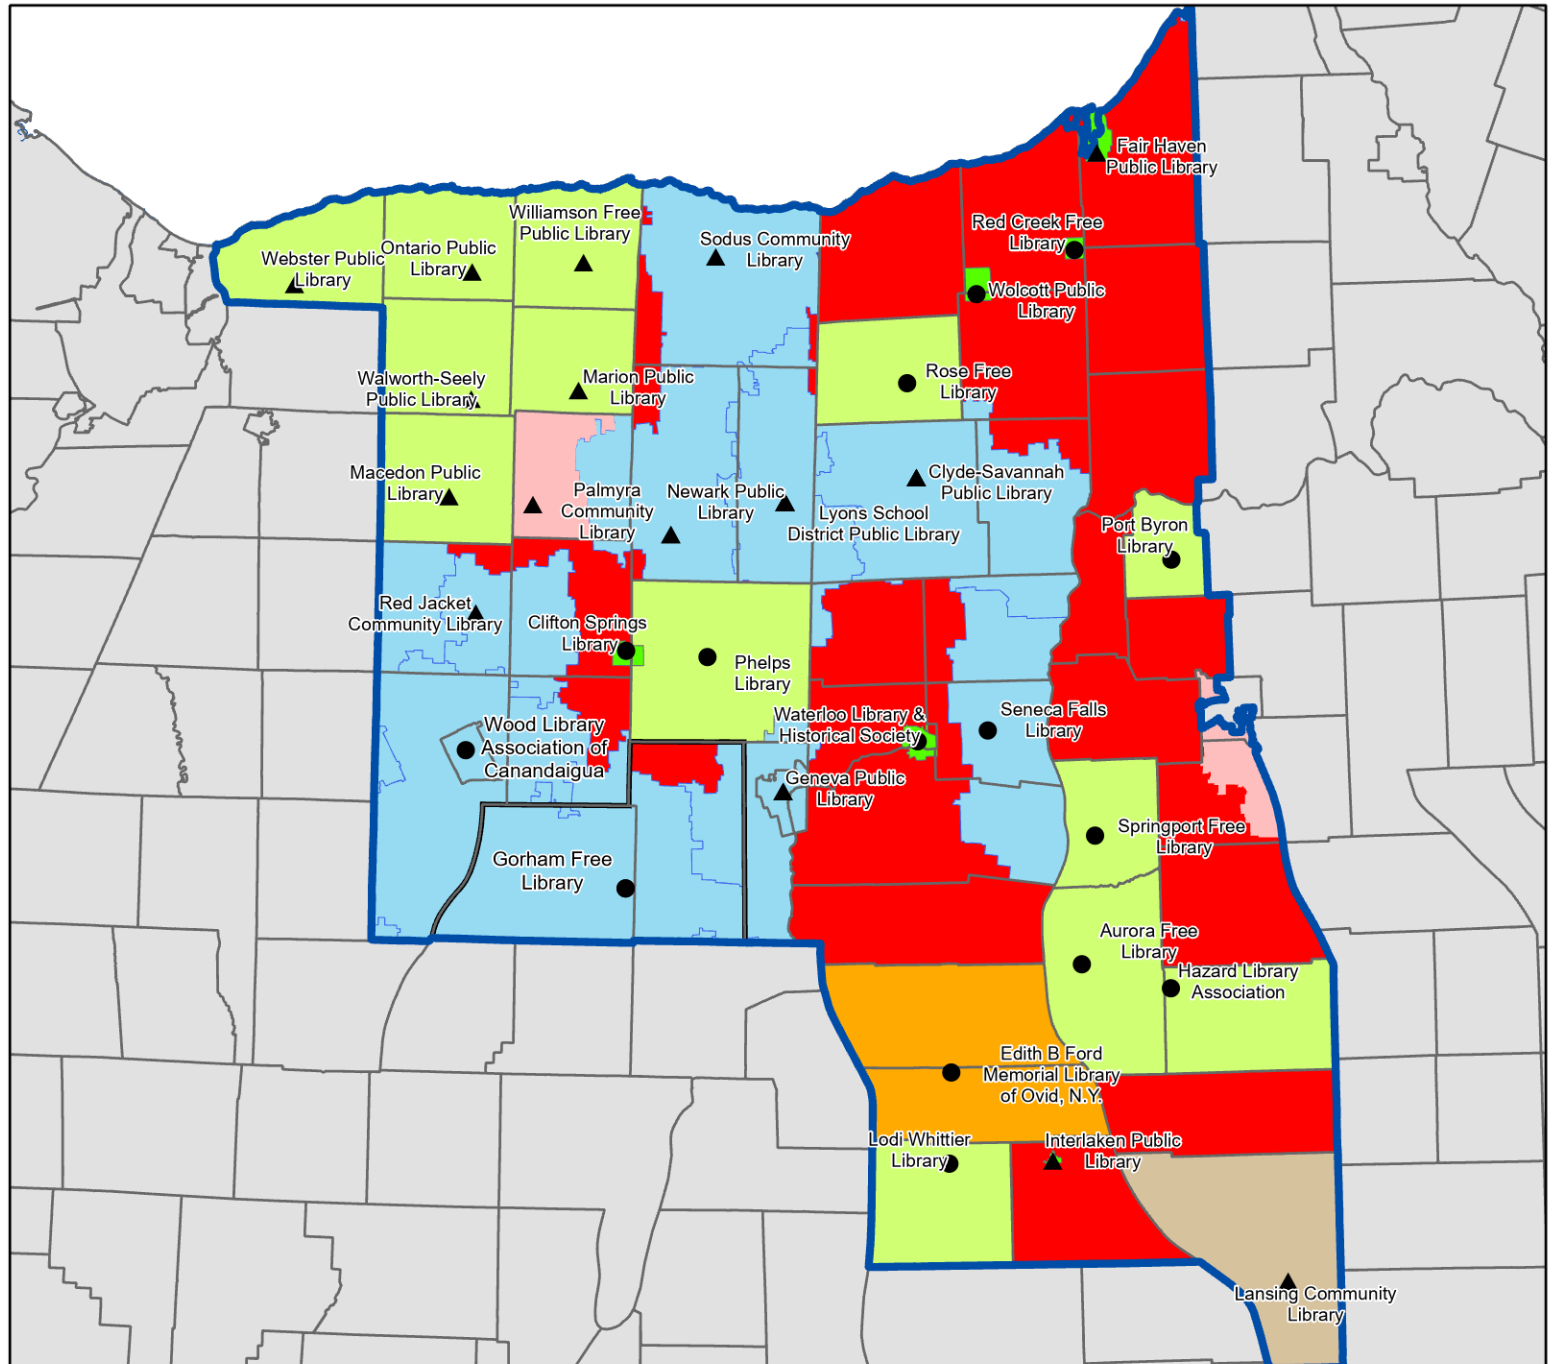

Public Libraries In Senate District 54

Legend

- Association
- ▲ Public
- Library Branches
- ▭ Senate District Boundaries
- ▭ Village / CDP Service Area
- ▭ City Service Area
- ▭ "Other" Service Area
- ▭ School District Service Area
- ▭ Special District
- ▭ Town Service Area
- ▭ County
- ▭ Unserved by Chartered Library

Notes:

**NYS Library 5/24/07
Revised 5/30/21**

For information on types of libraries see
<http://www.nysl.nysed.gov/libdev/libs/pltypes.htm>

data sources:
U.S. Census Bureau
NYS ORPS
NYS Education Department