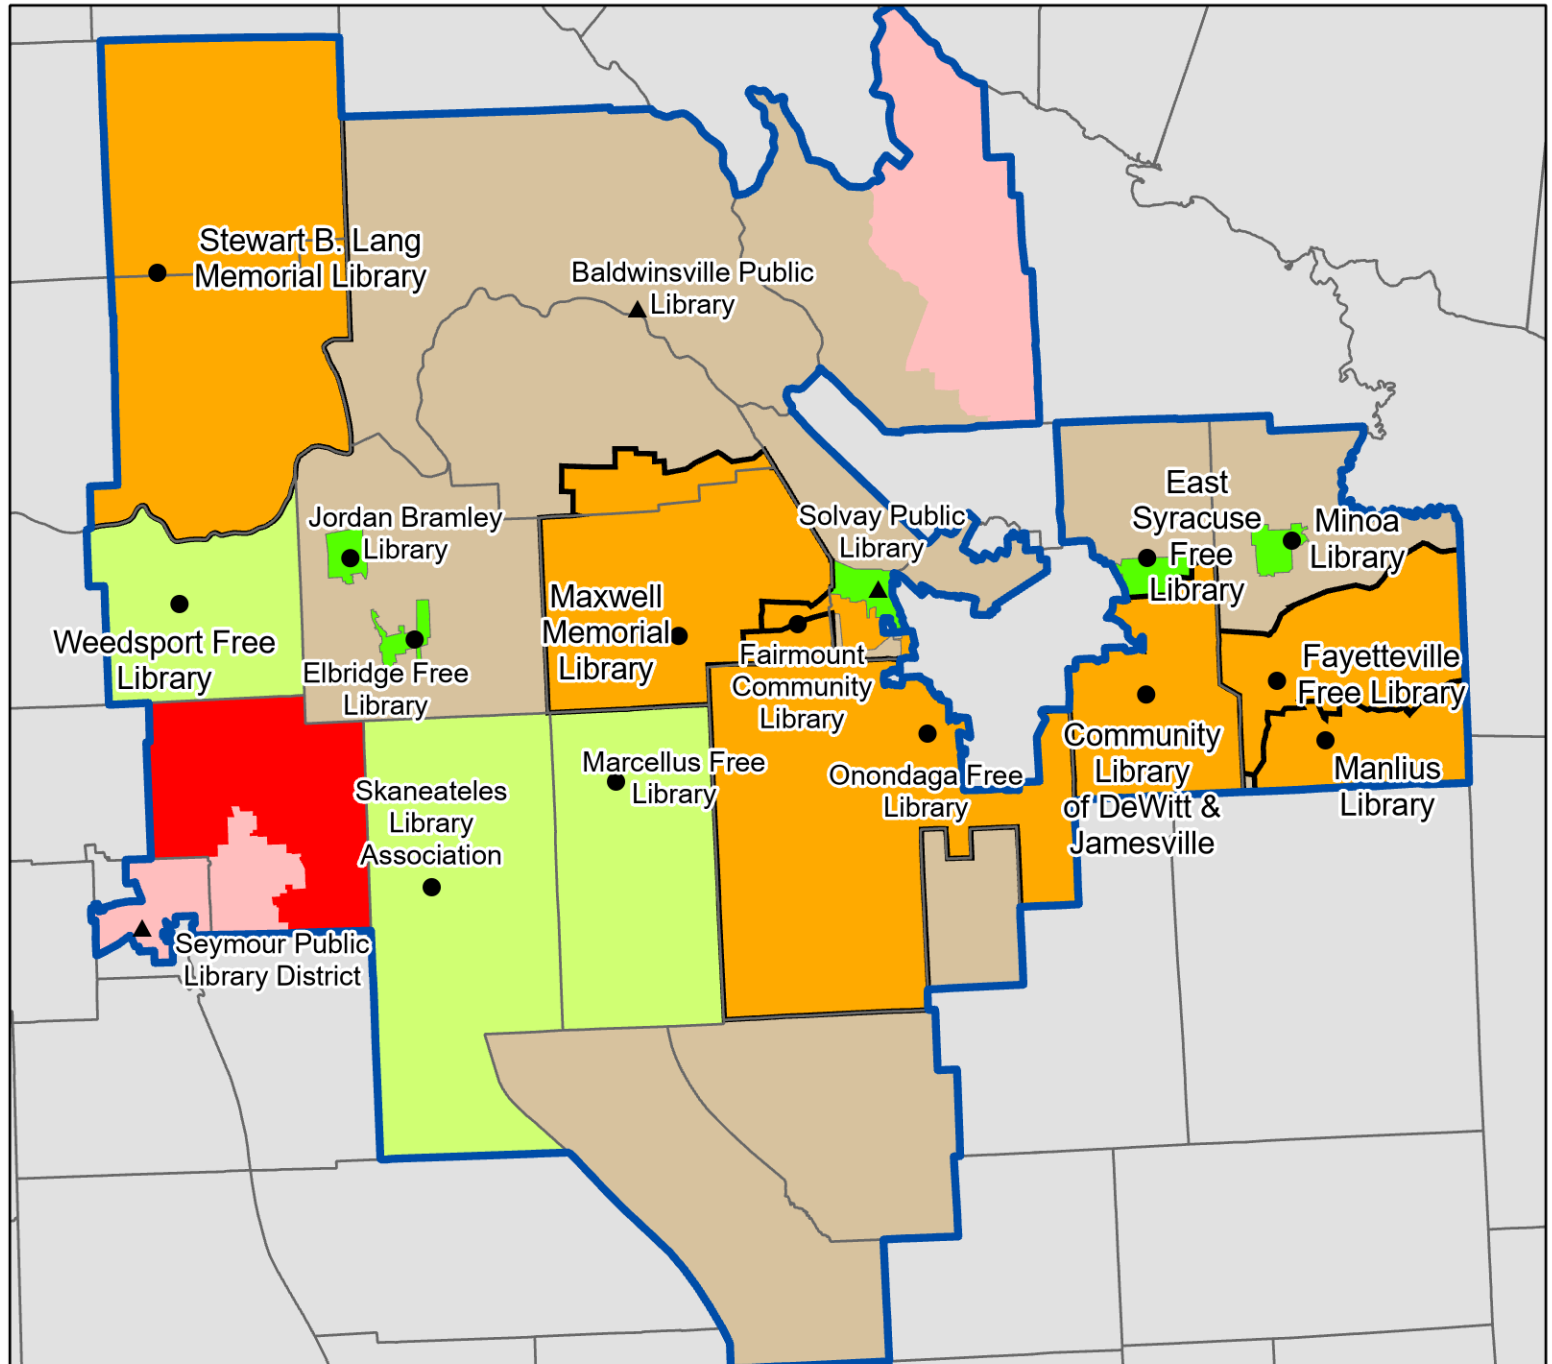

Public Libraries In Senate District 50

Legend

- Association
- ▲ Public
- Library Branches
- ▭ Senate District Boundaries
- ▭ Village / CDP Service Area
- ▭ City Service Area
- ▭ "Other" Service Area
- ▭ School District Service Area
- ▭ Special District
- ▭ Town Service Area
- ▭ County
- ▭ Unserved by Chartered Library

Notes:

**NYS Library 5/24/07
Revised 5/30/21**

For information on types of libraries see
<http://www.nysl.nysed.gov/libdev/libs/pltypes.htm>

data sources:
U.S. Census Bureau
NYS ORPS
NYS Education Department