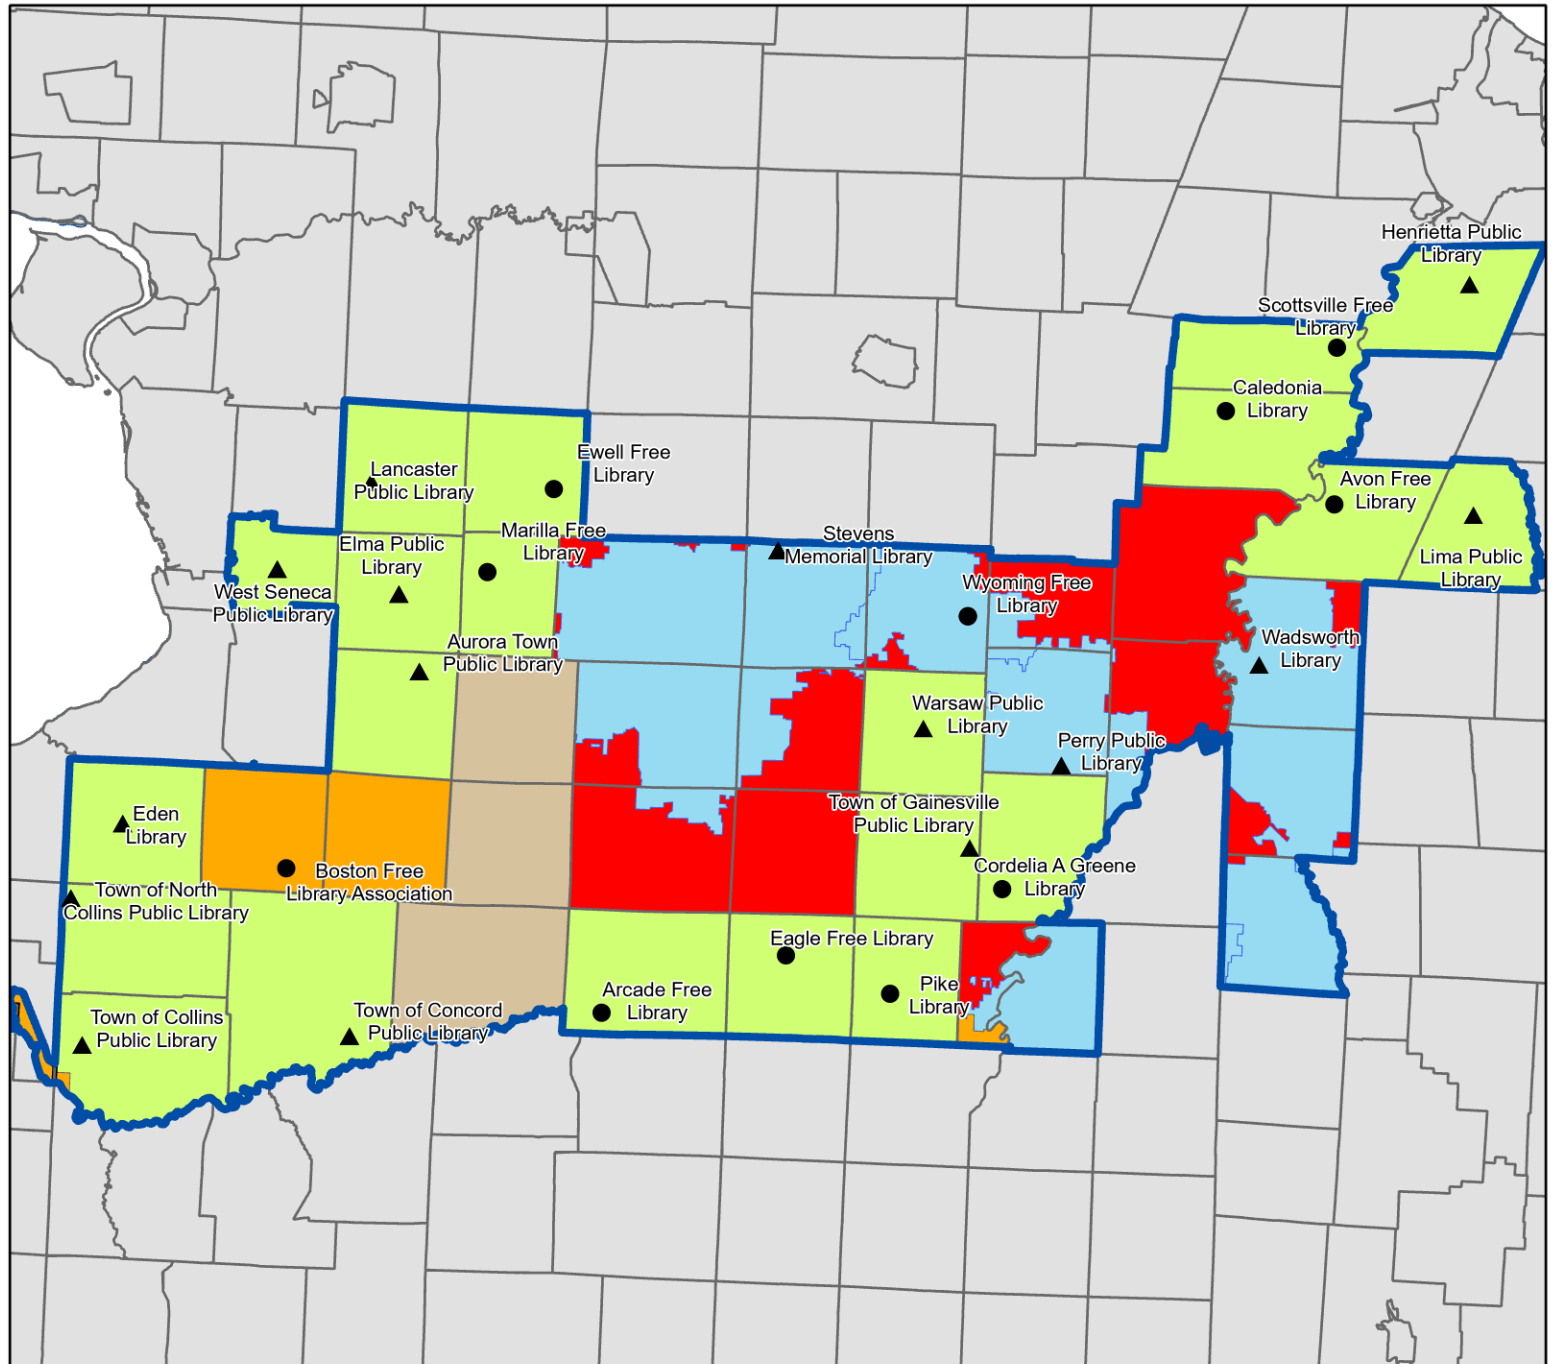

Public Libraries In Senate District 59

Legend

- Association
- ▲ Public
- Library Branches
- ▭ Senate District Boundaries
- ▭ Village / CDP Service Area
- ▭ City Service Area
- ▭ "Other" Service Area
- ▭ School District Service Area
- ▭ Special District
- ▭ Town Service Area
- ▭ County
- ▭ Unserved by Chartered Library

Notes:

**NYS Library 5/24/07
Revised 5/30/21**

For information on types of libraries see
<http://www.nysl.nysed.gov/libdev/libs/pltypes.htm>

*data sources:
U.S. Census Bureau
NYS ORPS
NYS Education Department*