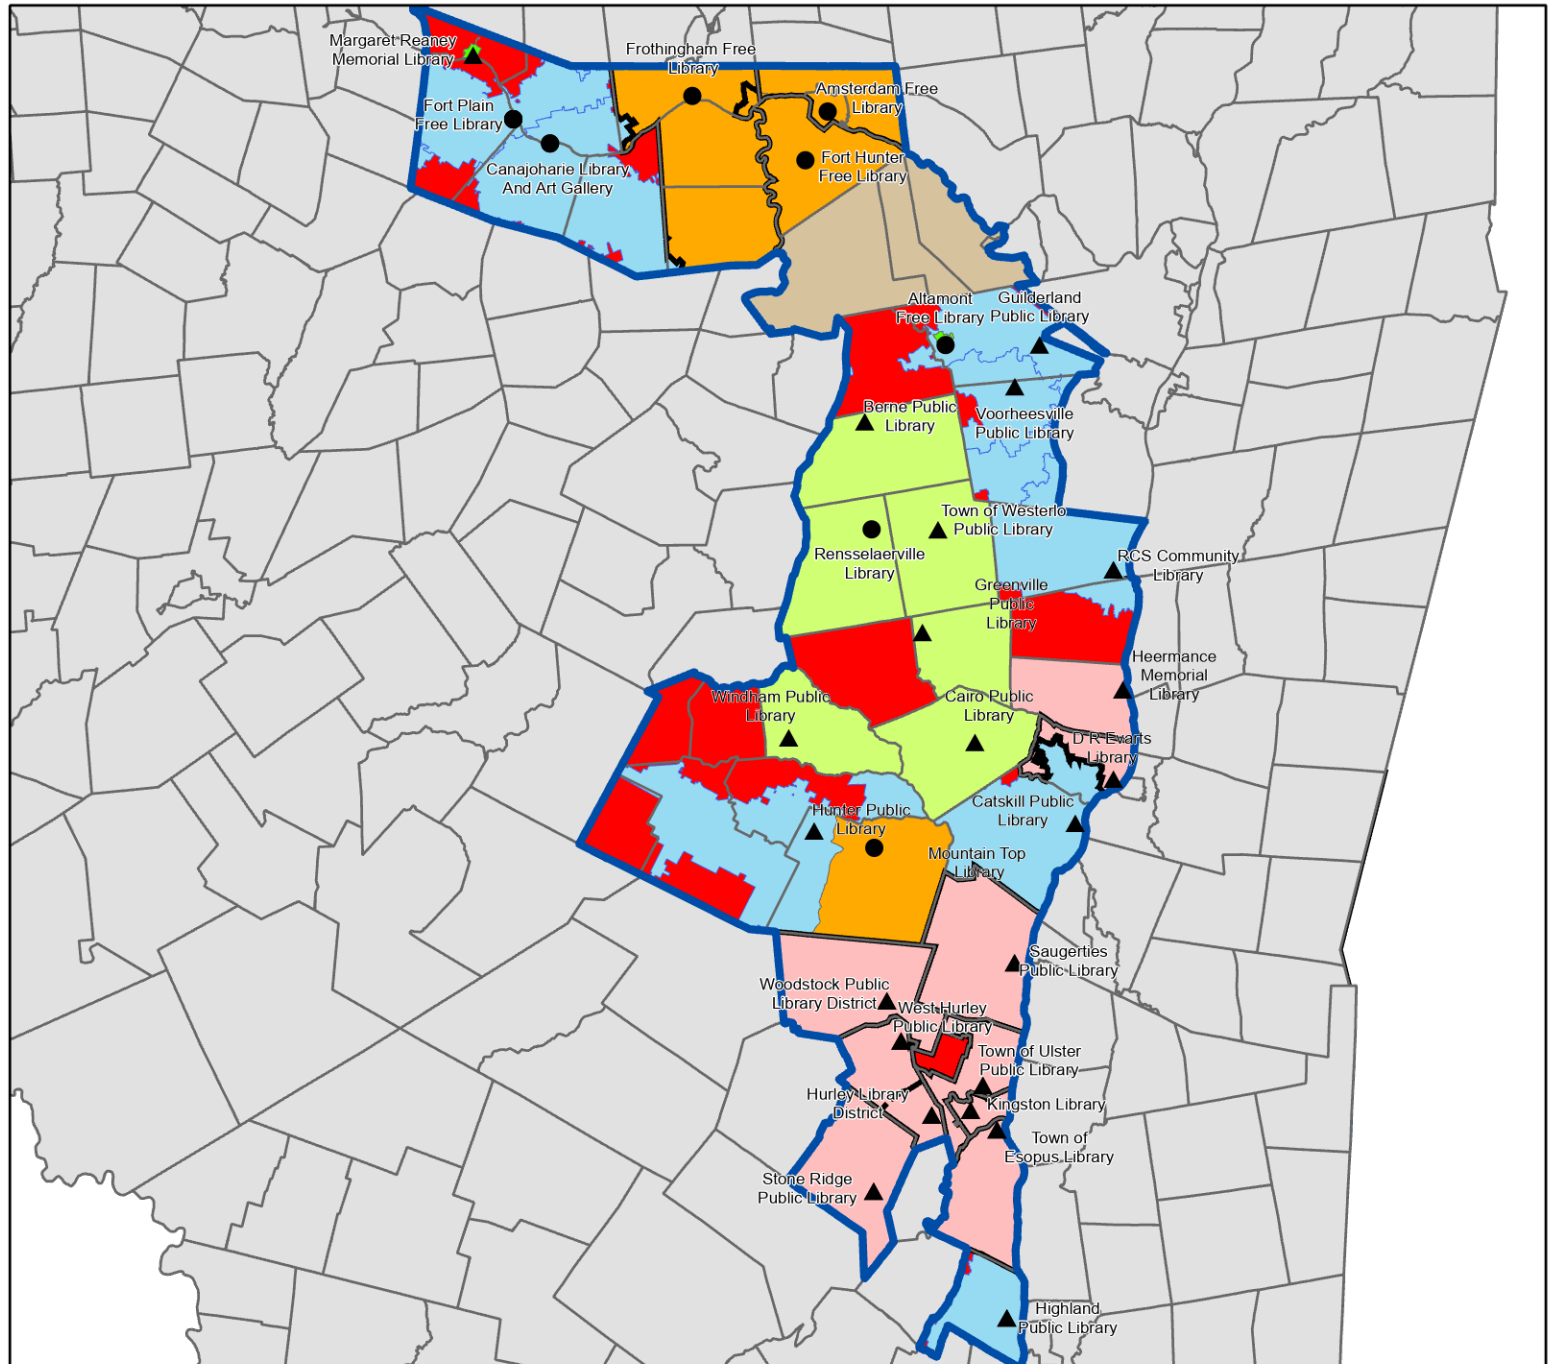

Public Libraries In Senate District 46

Legend

- Association
- ▲ Public
- Library Branches
- ▭ Senate District Boundaries
- ▭ Village / CDP Service Area
- ▭ City Service Area
- ▭ "Other" Service Area
- ▭ School District Service Area
- ▭ Special District
- ▭ Town Service Area
- ▭ County
- ▭ Unserved by Chartered Library

Notes:

**NYS Library 5/24/07
Revised 5/30/21**

For information on types of libraries see
<http://www.nysl.nysed.gov/libdev/libs/pltypes.htm>

data sources:
U.S. Census Bureau
NYS ORPS
NYS Education Department