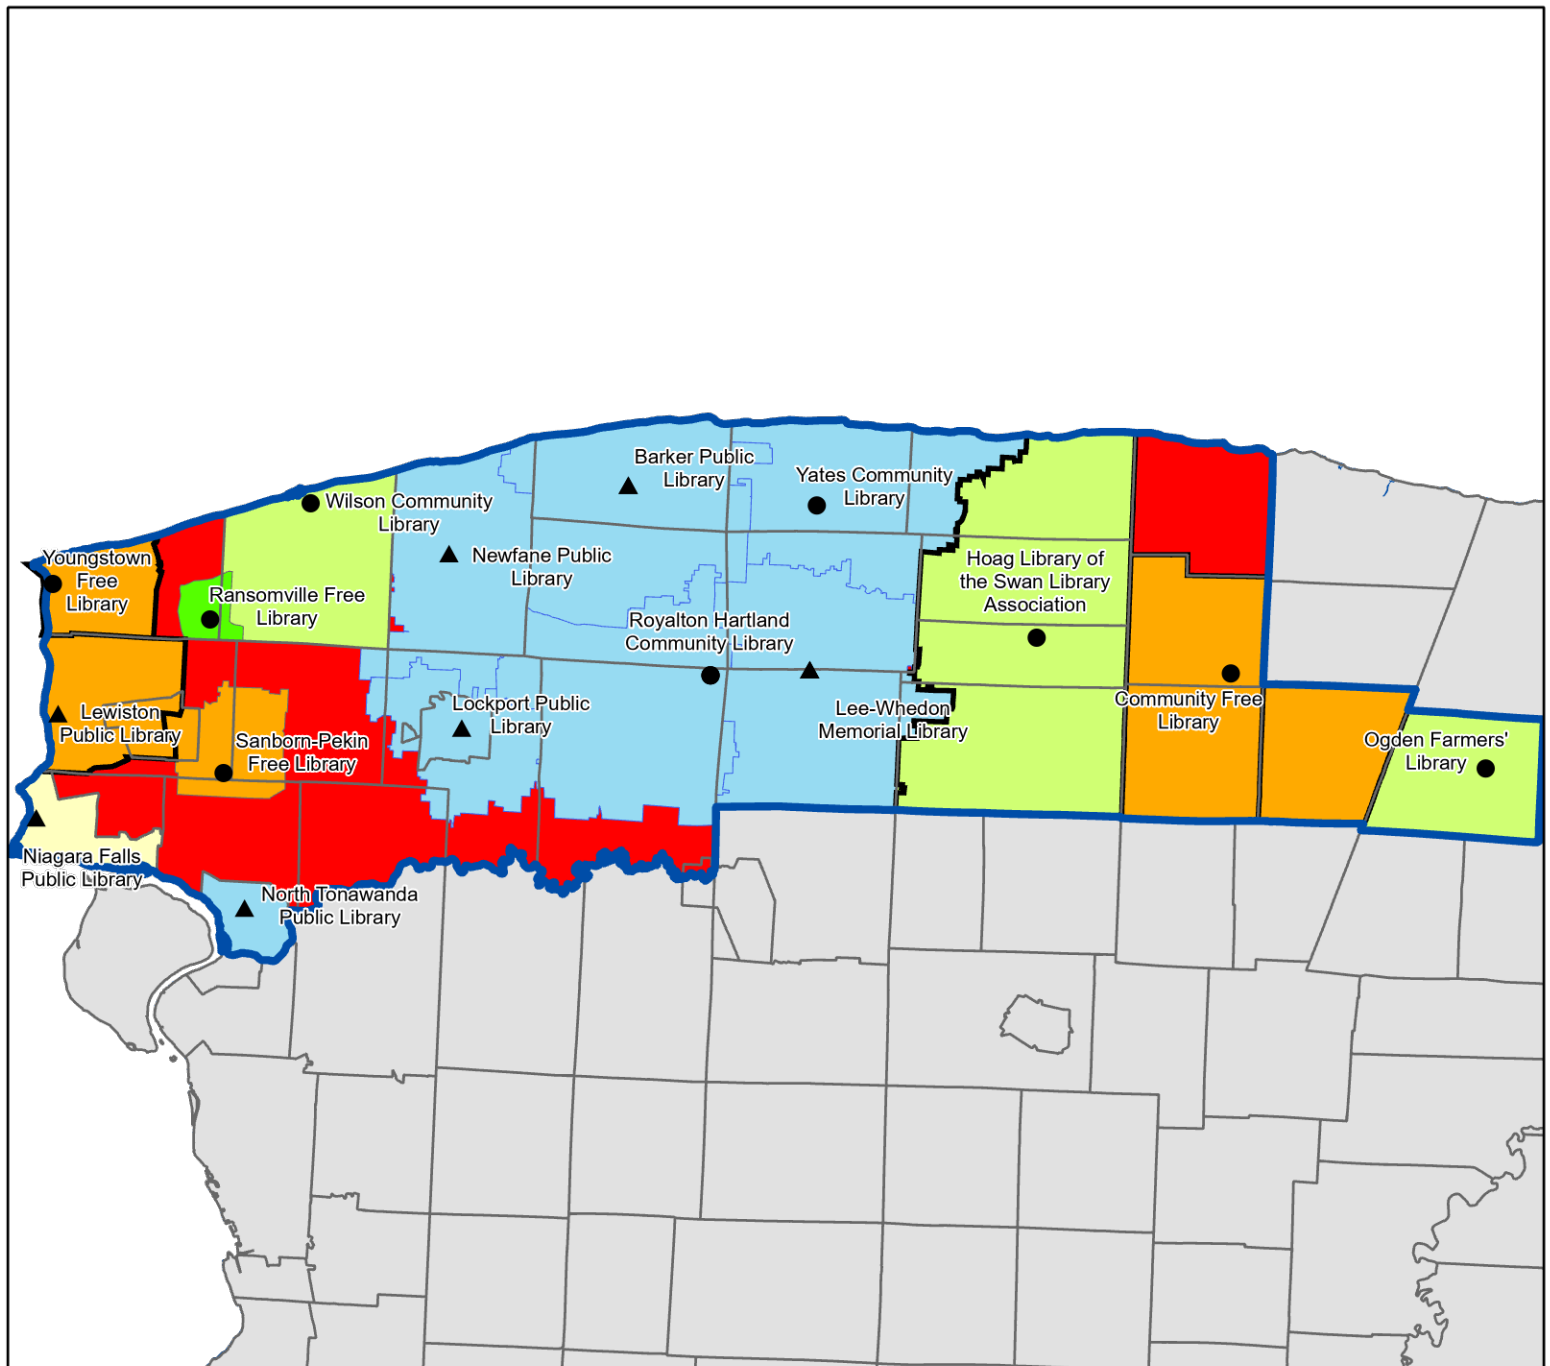

# Public Libraries In Senate District 63