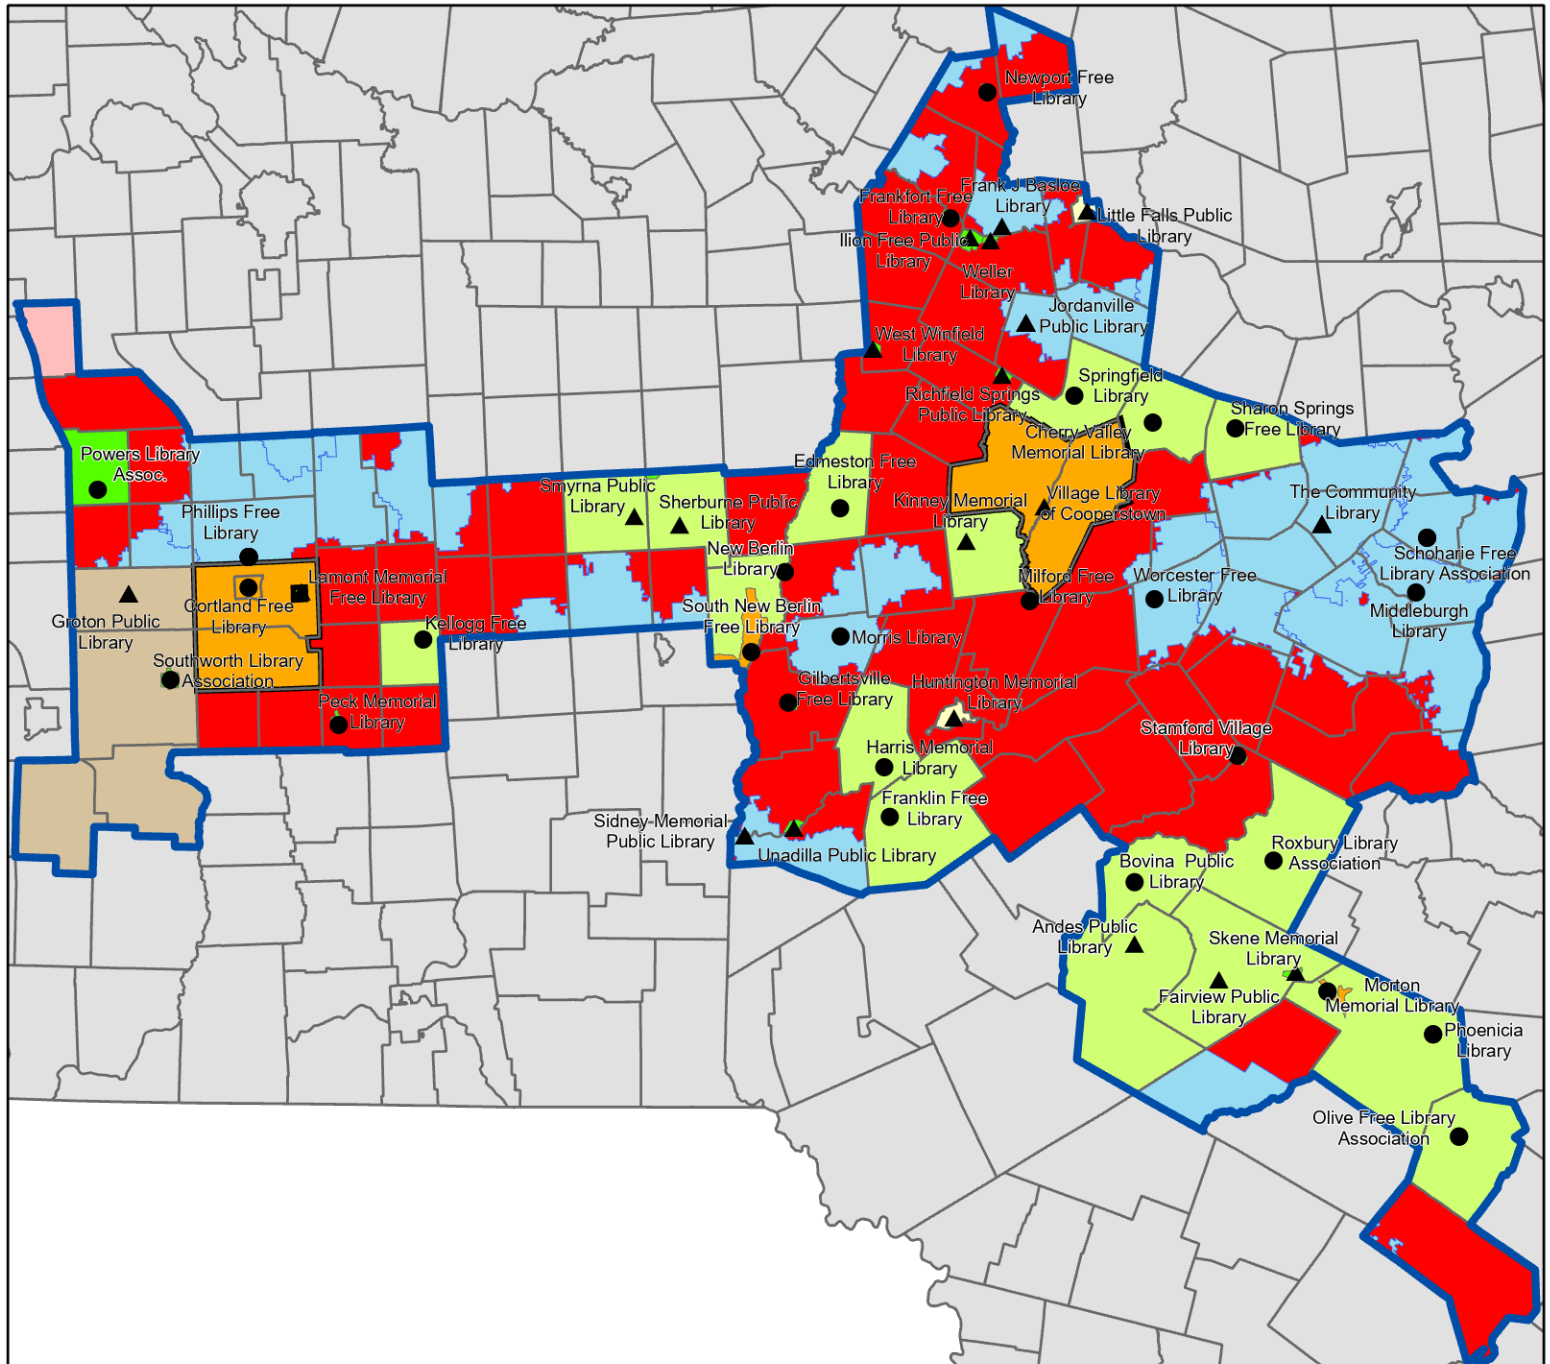

Public Libraries In Senate District 51

Legend

- Association
- ▲ Public
- Library Branches
- ▭ Senate District Boundaries
- ▭ Village / CDP Service Area
- ▭ City Service Area
- ▭ "Other" Service Area
- ▭ School District Service Area
- ▭ Special District
- ▭ Town Service Area
- ▭ County
- ▭ Unserved by Chartered Library

Notes:

**NYS Library 5/24/07
Revised 5/30/21**

For information on types of libraries see
<http://www.nysl.nysed.gov/libdev/libs/pltypes.htm>

data sources:
U.S. Census Bureau
NYS ORPS
NYS Education Department