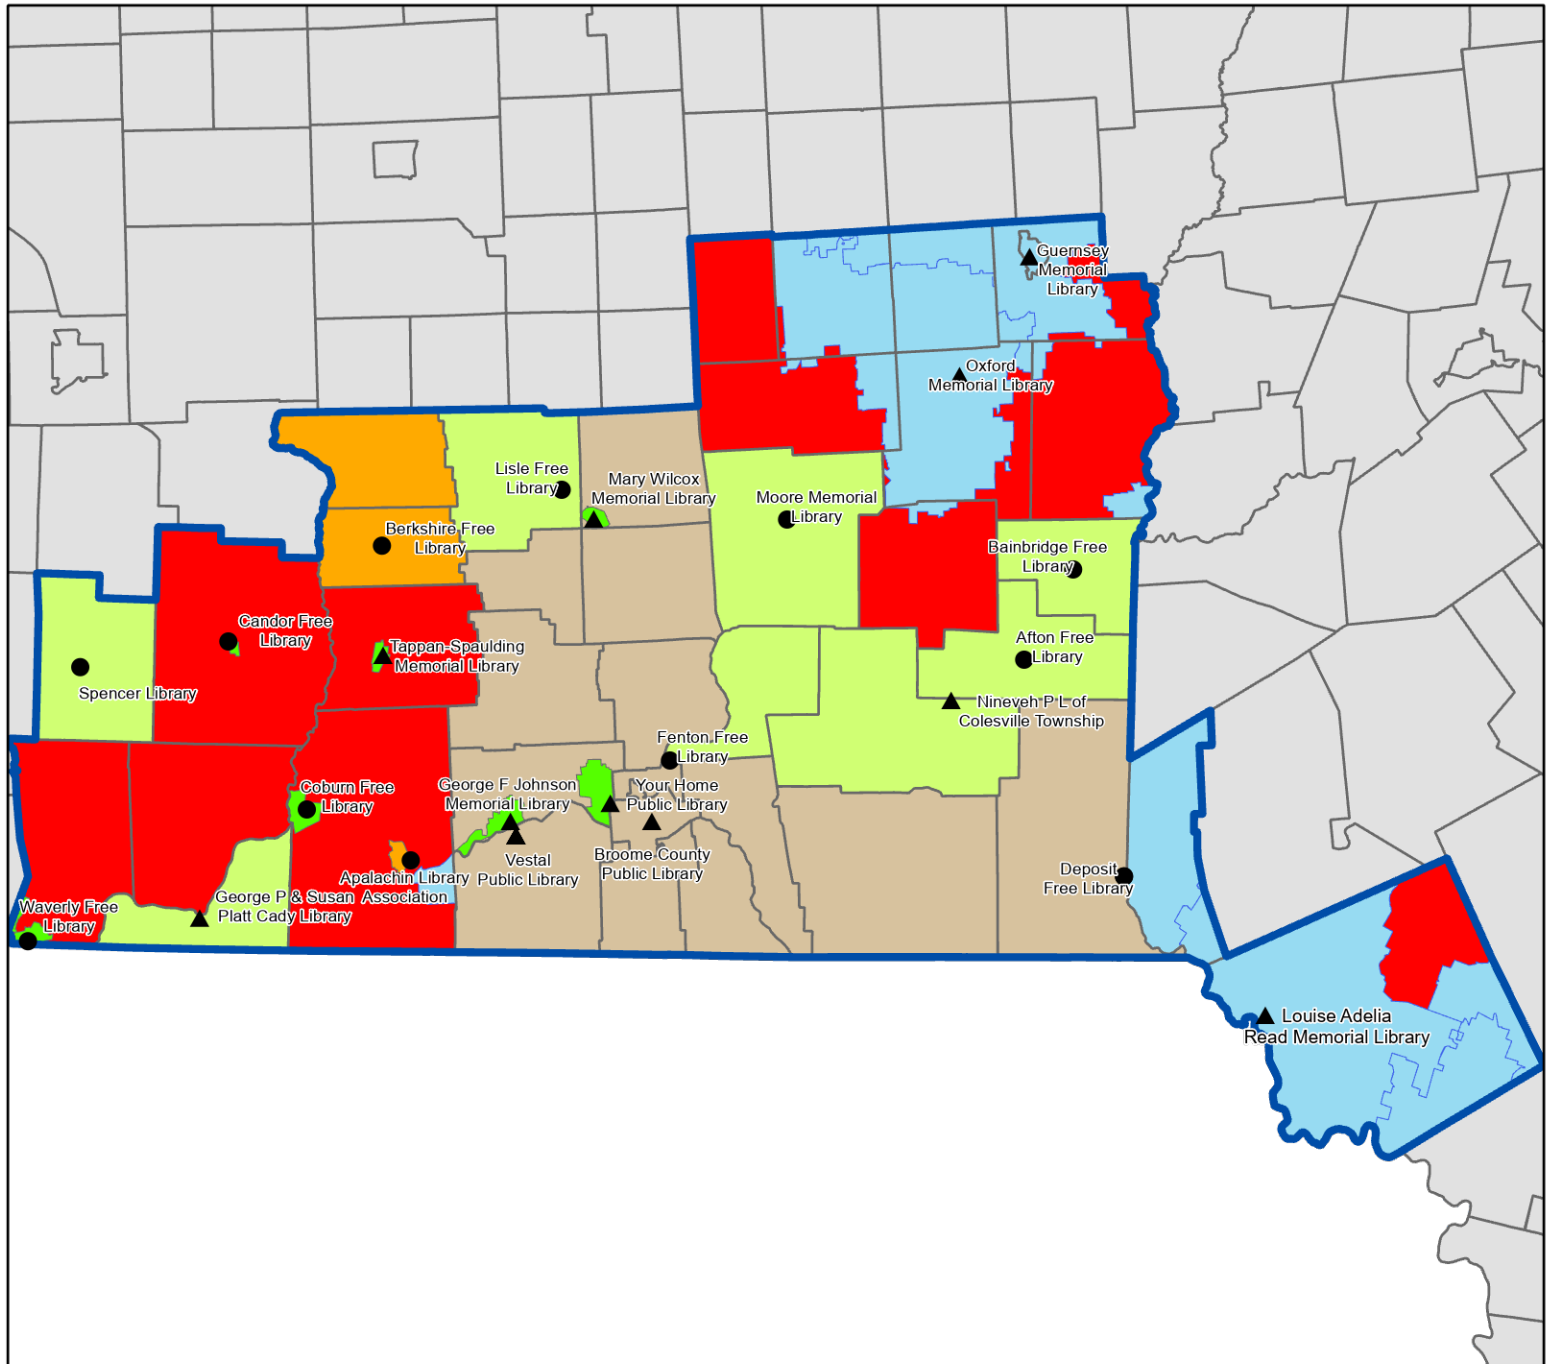

Public Libraries In Senate District 52

Legend

- Association
- ▲ Public
- Library Branches
- ▭ Senate District Boundaries
- ▭ Village / CDP Service Area
- ▭ City Service Area
- ▭ "Other" Service Area
- ▭ School District Service Area
- ▭ Special District
- ▭ Town Service Area
- ▭ County
- ▭ Unserved by Chartered Library

Notes:

**NYS Library 5/24/07
Revised 5/30/21**

For information on types of libraries see
<http://www.nysl.nysed.gov/libdev/libs/pltypes.htm>

data sources:
U.S. Census Bureau
NYS ORPS
NYS Education Department