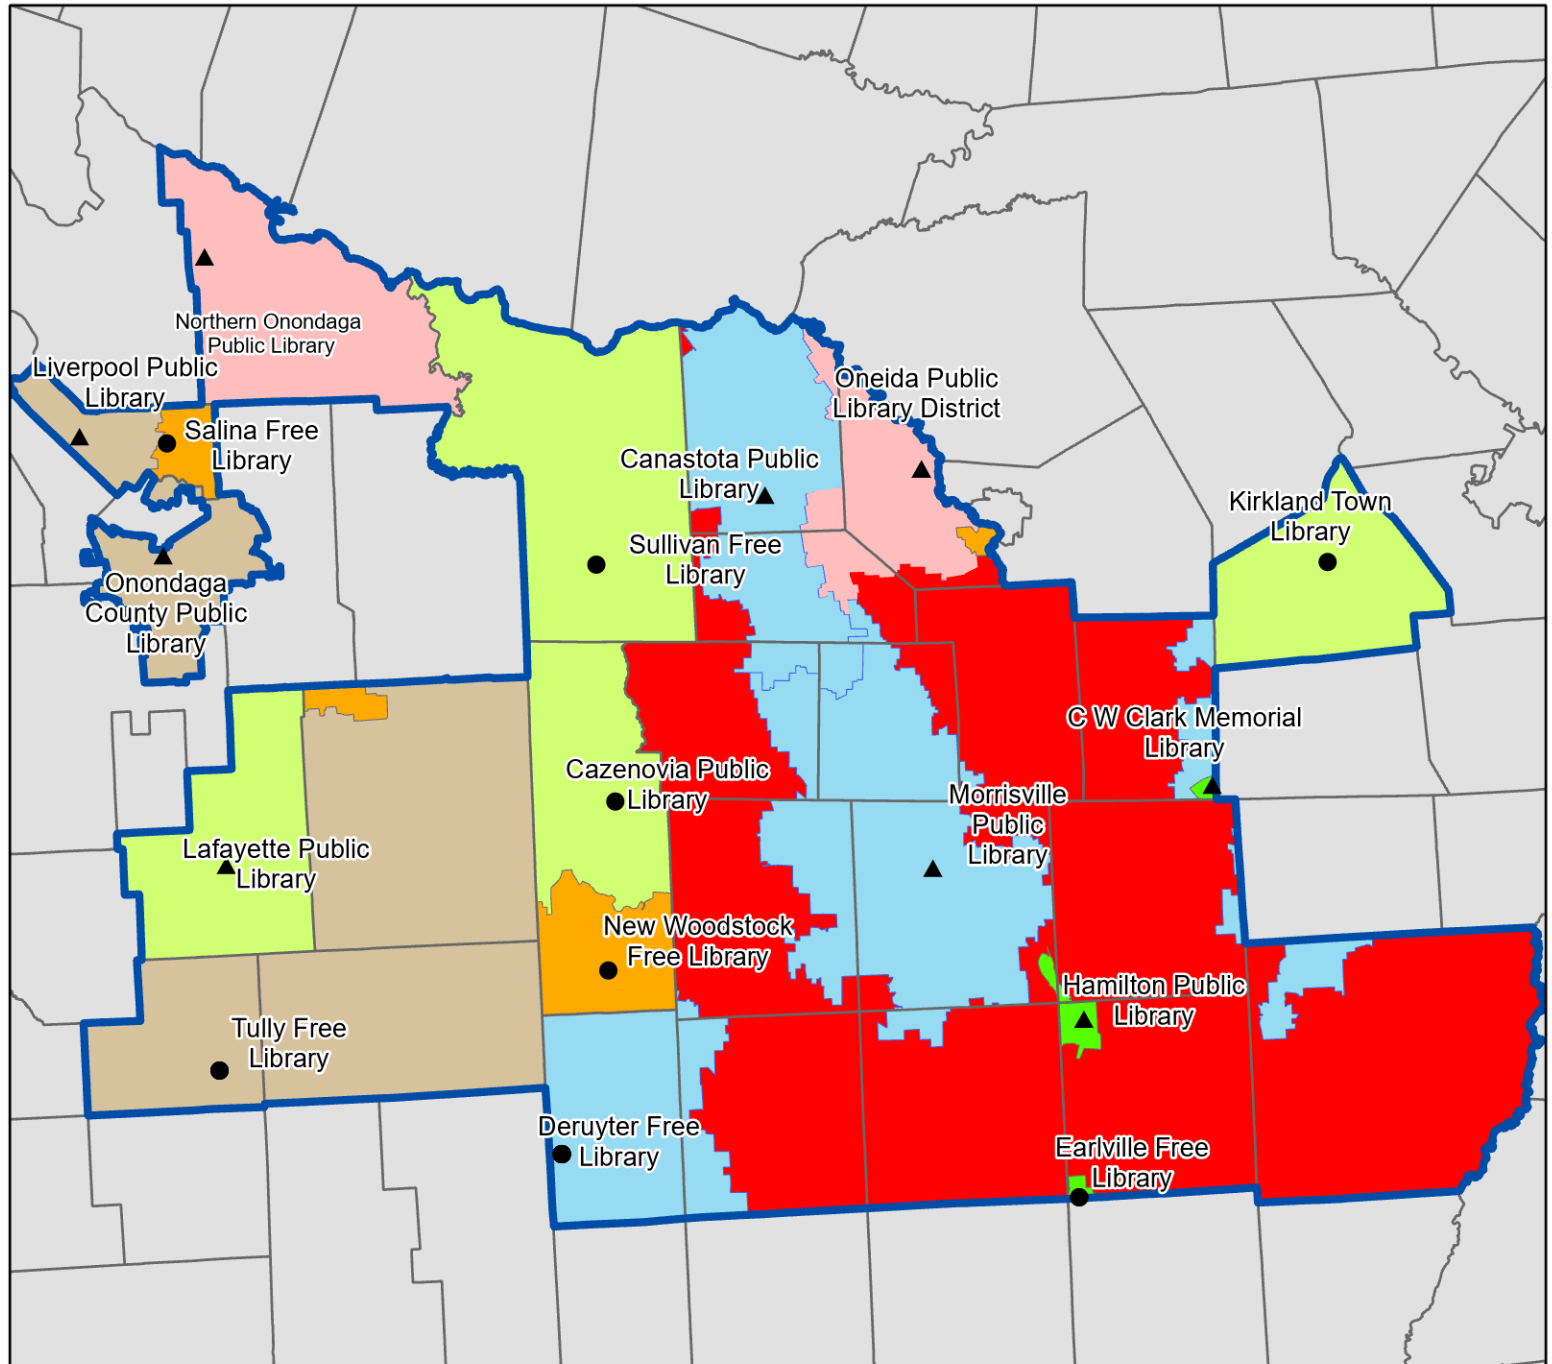

Public Libraries In Senate District 53

Legend

- Association
- ▲ Public
- Library Branches
- ▭ Senate District Boundaries
- ▭ Village / CDP Service Area
- ▭ City Service Area
- ▭ "Other" Service Area
- ▭ School District Service Area
- ▭ Special District
- ▭ Town Service Area
- ▭ County
- ▭ Unserved by Chartered Library

Notes:

**NYS Library 5/24/07
Revised 5/30/21**

For information on types of libraries see
<http://www.nysl.nysed.gov/libdev/libs/pltypes.htm>

data sources:
U.S. Census Bureau
NYS ORPS
NYS Education Department