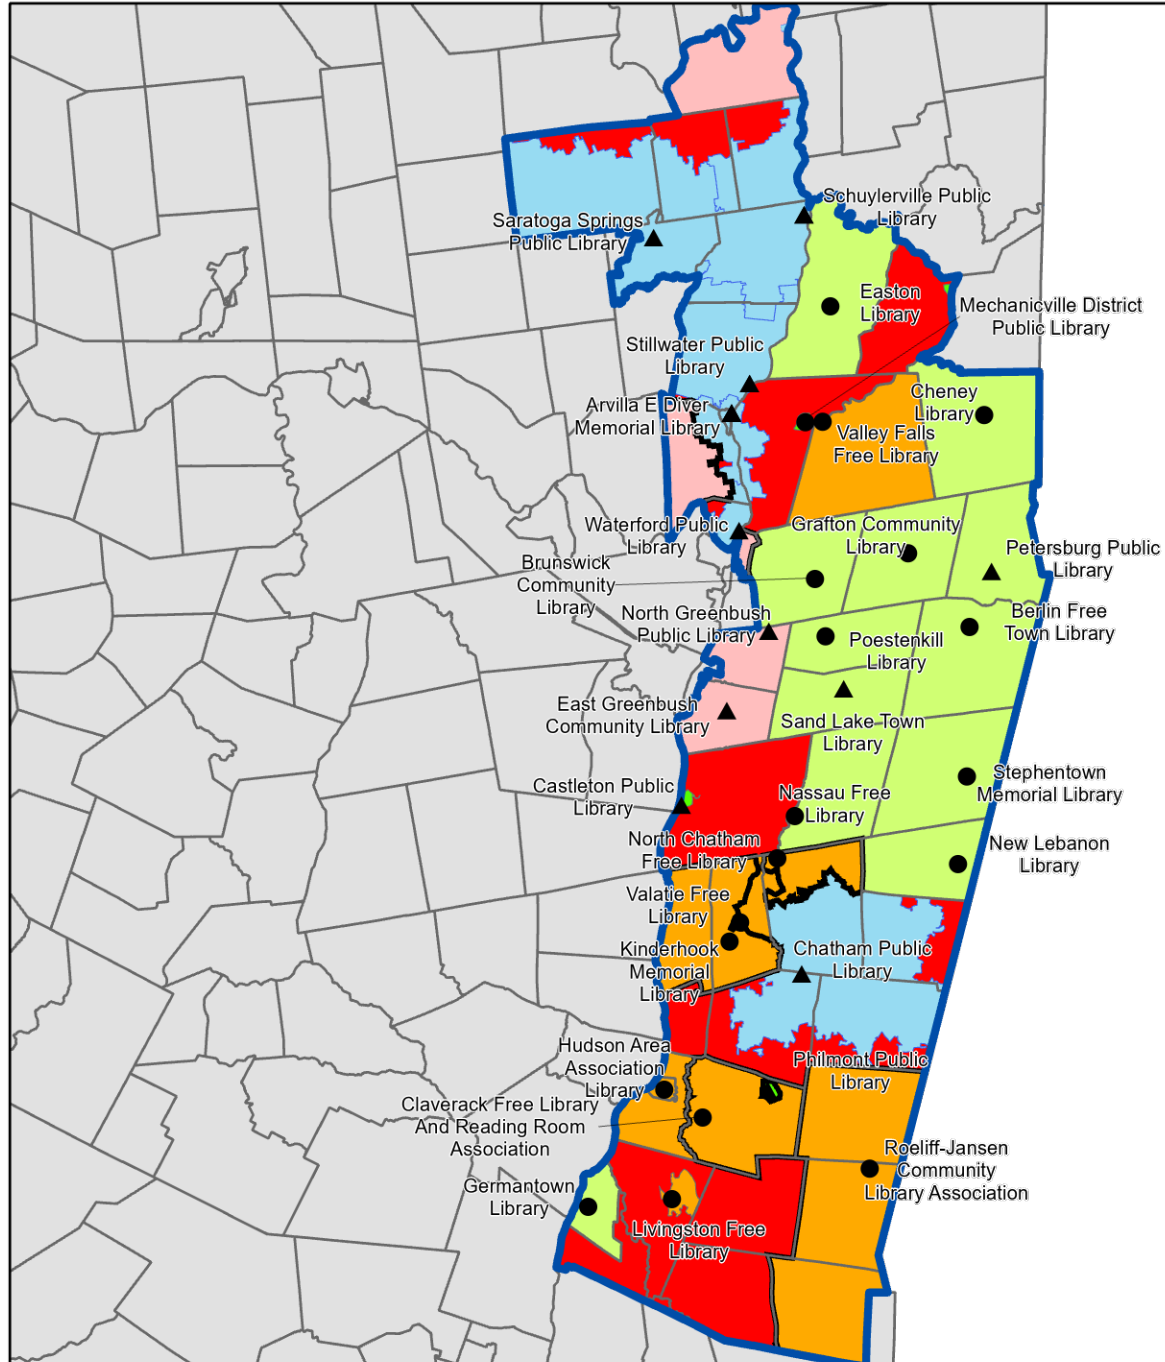

Public Libraries In Senate District 43

Legend

- Association
- ▲ Public
- Library Branches
- ▭ Senate District Boundaries
- ▭ Village / CDP Service Area
- ▭ City Service Area
- ▭ "Other" Service Area
- ▭ School District Service Area
- ▭ Special District
- ▭ Town Service Area
- ▭ County
- ▭ Unserviced by Chartered Library

Notes:

**NYS Library 5/24/07
Revised 5/30/21**

For information on types of libraries see
<http://www.nysl.nysed.gov/libdev/libs/pltypes.htm>

data sources:
U.S. Census Bureau
NYS ORPS
NYS Education Department