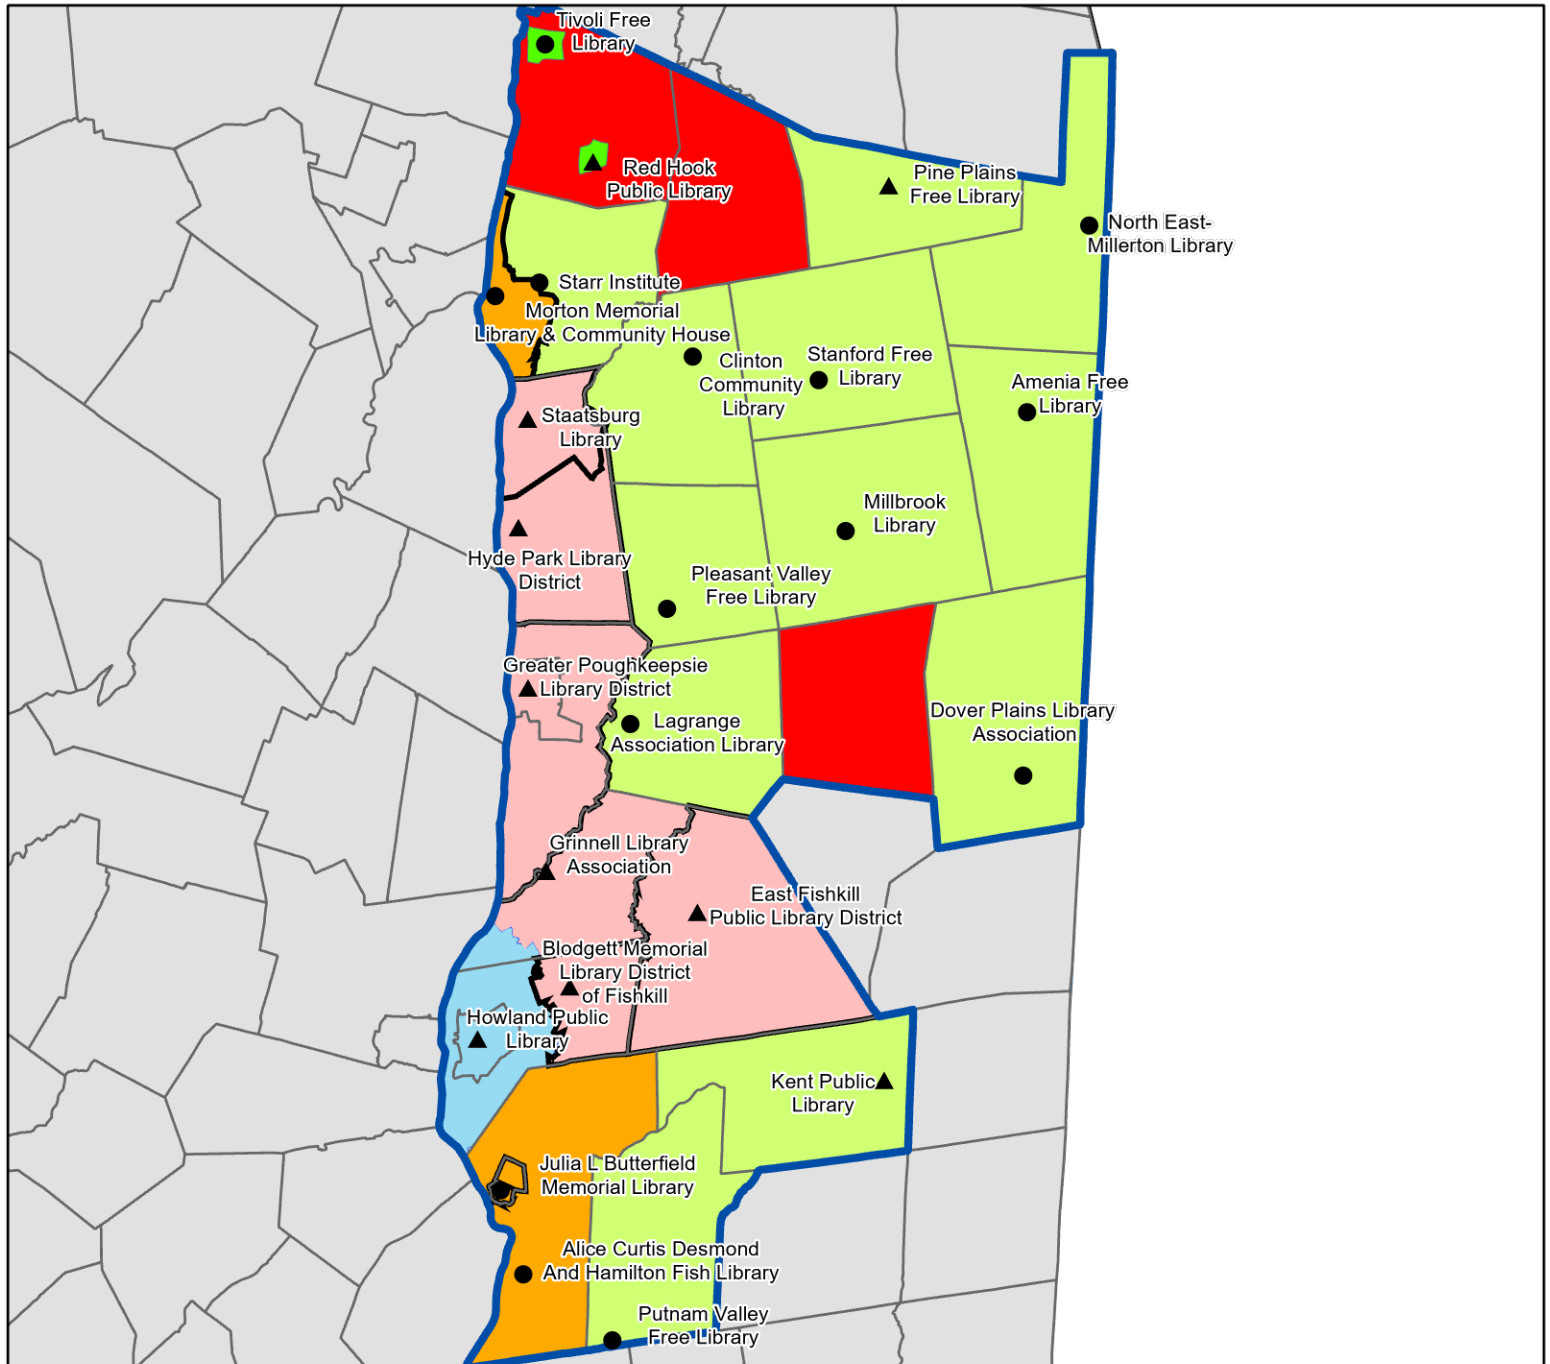

Public Libraries In Senate District 41

Legend

- Association
- ▲ Public
- Library Branches
- ▭ Senate District Boundaries
- ▭ Village / CDP Service Area
- ▭ City Service Area
- ▭ "Other" Service Area
- ▭ School District Service Area
- ▭ Special District
- ▭ Town Service Area
- ▭ County
- ▭ Unserved by Chartered Library

Notes:

**NYS Library 5/24/07
Revised 5/30/21**

For information on types of libraries see
<http://www.nysl.nysed.gov/libdev/libs/pltypes.htm>

data sources:
U.S. Census Bureau
NYS ORPS
NYS Education Department