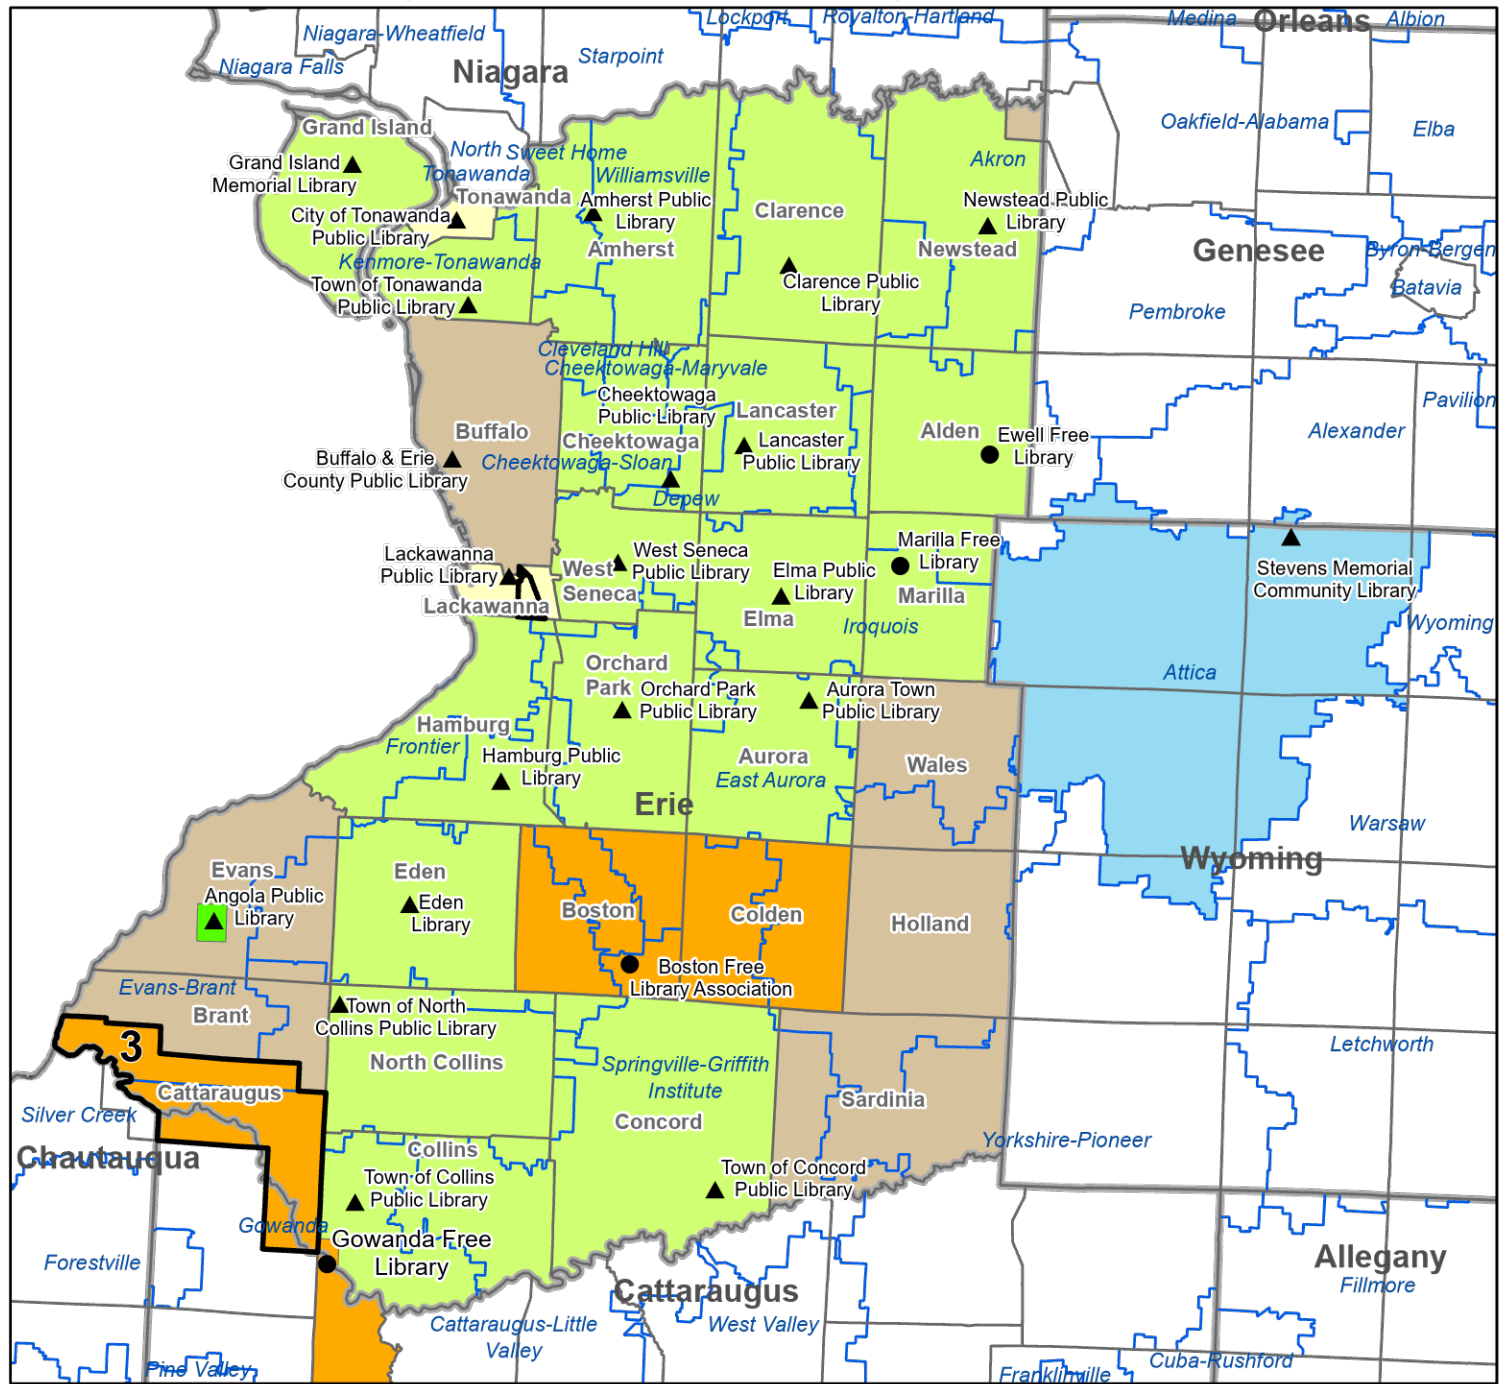

# Buffalo-Erie Library System

- Legend**
- Association
  - ▲ Public
  - ▭ Library System Boundaries
  - Village / CDP Service Area
  - City Service Area
  - "Other" Service Area
  - School District Service Area
  - Special District
  - Town Service Area
  - County Service Area
  - Unserved by Chartered Library

**Notes:**  
 Buffalo and Erie County Public Library is chartered to serve entire county

**NYS Library 7/31/06  
 Revised 05/30/21  
 Series 5**

For information on types of libraries see  
<http://www.nysl.nysed.gov/libdev/libs/pltypes.htm>  
 Data Sources:  
 U.S. Census Bureau  
 NYS ORPS  
 NYS Education Department

# Buffalo and Erie County Public Library Service Areas

- Legend**
- Association
  - ▲ Public
  - ▭ Towns Boundaries
  - ▭ County Boundaries
  - ▭ School District Boundaries
  - ▭ Village / CDP Service Area
  - ▭ School District Service Area
  - ▭ City Service Area
  - ▭ "Other" Service Area
  - ▭ Special District
  - ▭ Town Service Area
  - ▭ County
  - ▭ Unserved by Chartered Library

**Notes:** Buffalo and Erie County Public Library is chartered to serve entire county. Number 3 is part of Seneca Nation's Service Area.

NYS Library 7/14/06  
 Revised 5/30/21  
 Series 5