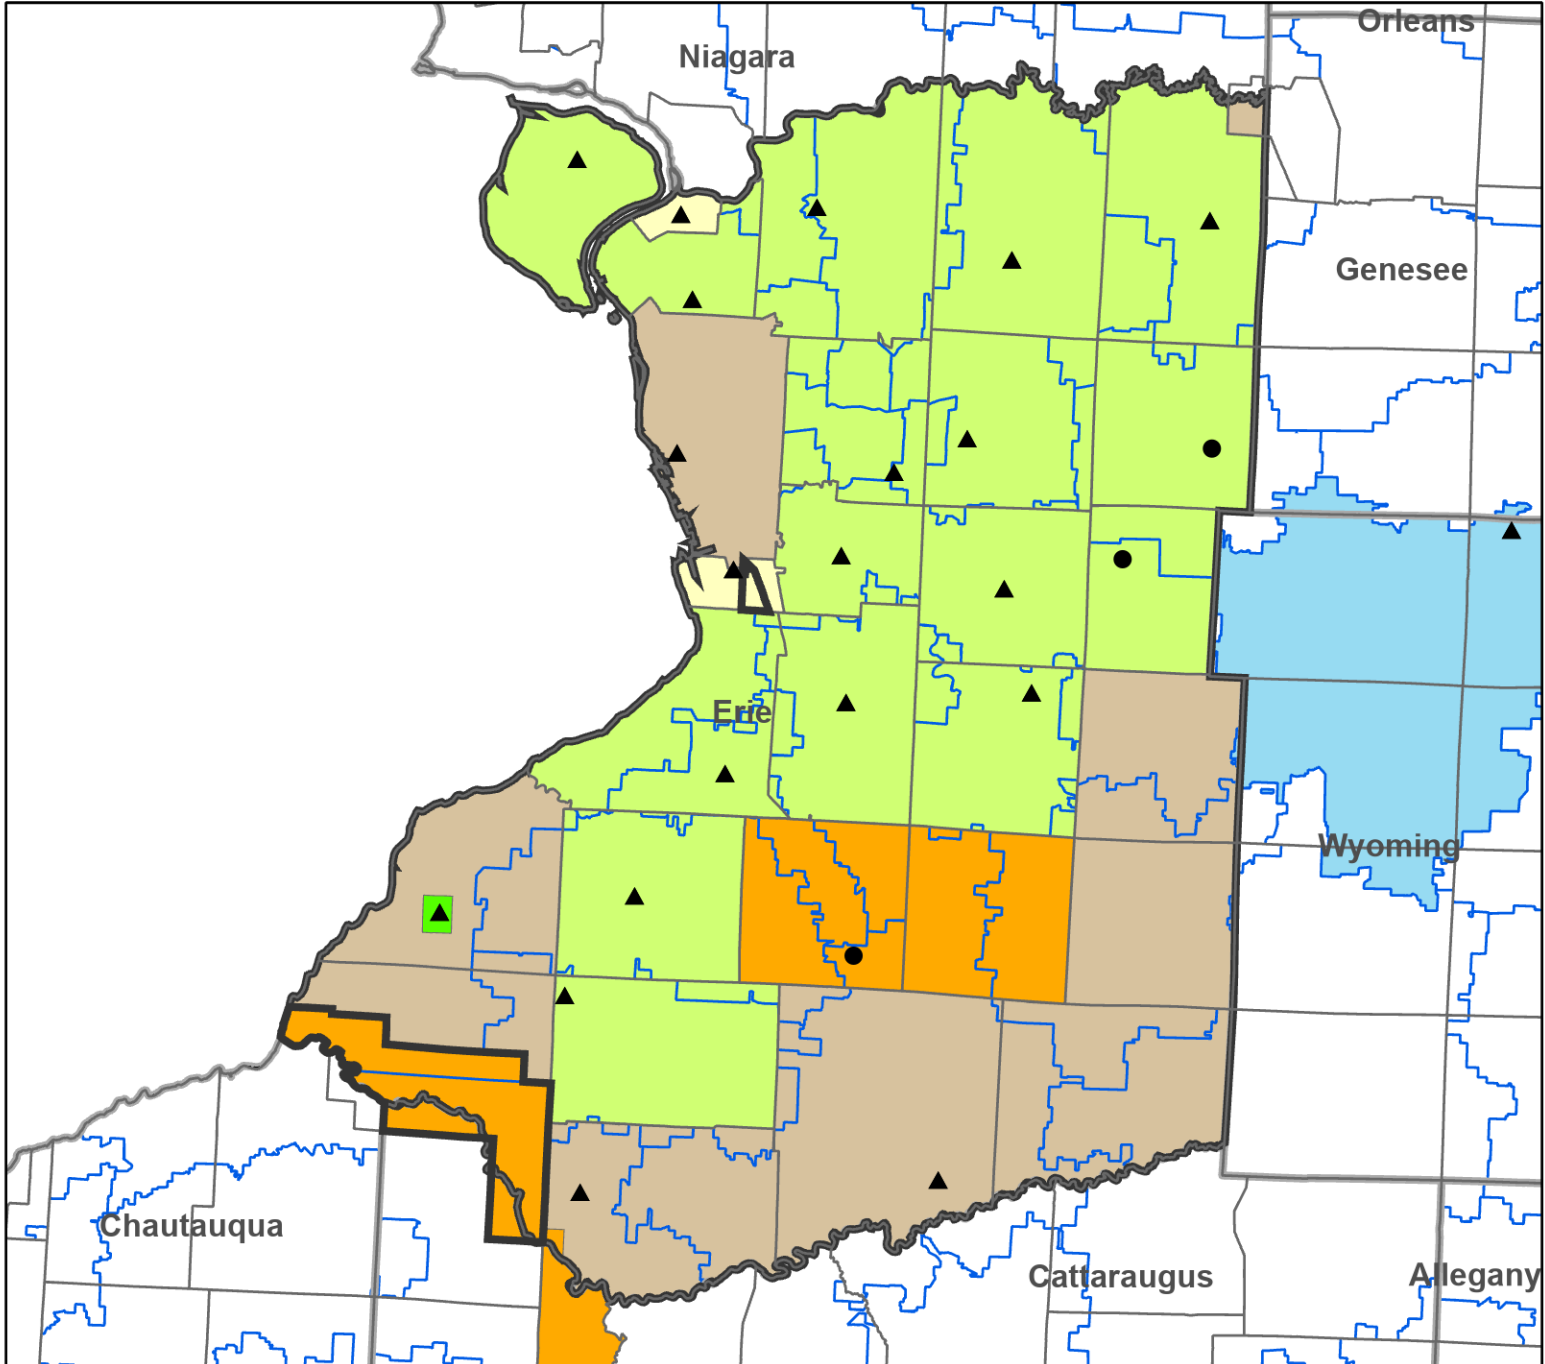

# Buffalo-Erie Library System

- Legend**
- Association
  - ▲ Public
  - ▭ Library System Boundaries
  - Village / CDP Service Area
  - City Service Area
  - "Other" Service Area
  - School District Service Area
  - Special District
  - Town Service Area
  - County Service Area
  - Unserved by Chartered Library

**Notes:**  
 Buffalo and Erie County Public Library is chartered to serve entire county

**NYS Library 7/31/06  
 Revised 05/30/21  
 Series 5**

For information on types of libraries see  
<http://www.nysl.nysed.gov/libdev/libs/pltypes.htm>  
 Data Sources:  
 U.S. Census Bureau  
 NYS ORPS  
 NYS Education Department

# Buffalo and Erie County Public Library Service Areas

- Legend**
- Association
  - ▲ Public
  - ▭ Towns Boundaries
  - ▭ County Boundaries
  - ▭ School District Boundaries
  - ▭ Village / CDP Service Area
  - ▭ School District Service Area
  - ▭ City Service Area
  - ▭ "Other" Service Area
  - ▭ Special District
  - ▭ Town Service Area
  - ▭ County
  - ▭ Unserved by Chartered Library

**Notes:** Buffalo and Erie County Public Library is chartered to serve entire county. Number 3 is part of Seneca Nation's Service Area.

NYS Library 7/14/06  
 Revised 5/30/21  
 Series 5