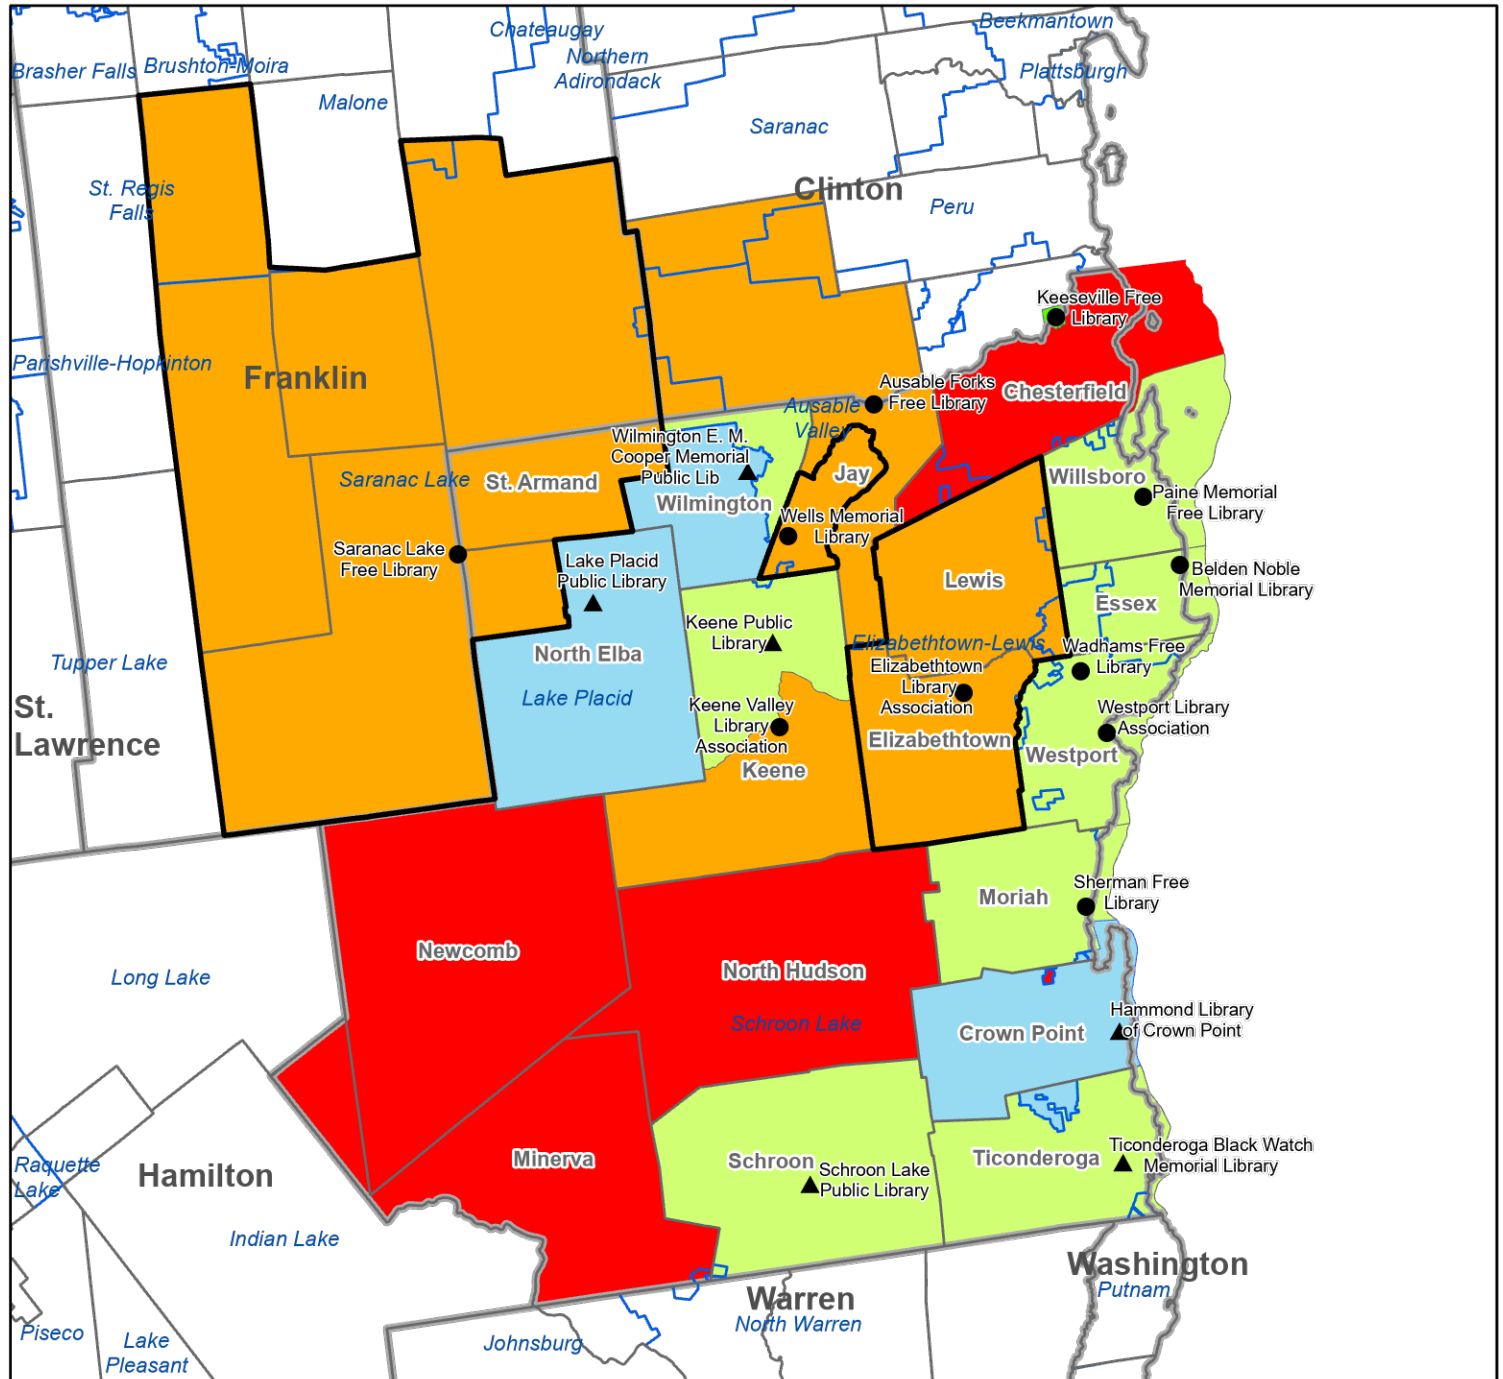

Clinton-Essex-Franklin Library System

Legend

- Association
- ▲ Public
- ▭ Library System Boundaries
- Village / CDP Service Area
- City Service Area
- "Other" Service Area
- School District Service Area
- Special District
- Town Service Area
- County Service Area
- Unserved by Chartered Library

Clinton County Public Library Service Areas

Legend

- Association
- ▲ Public
- ▭ Towns Boundaries
- ▭ County Boundaries
- ▭ School District Boundaries
- ▭ Village / CDP Service Area
- ▭ School District Service Area
- ▭ City Service Area
- ▭ "Other" Service Area
- ▭ Special District
- ▭ Town Service Area
- ▭ County
- ▭ Unserved by Chartered Library

Notes: Chateaugay Memorial Library service area (Chateaugay Central School District) and Ellenburg Sarah A. Munsil Free Library service area (town of Ellenburg) overlap. Ausable Forks

NYS Library 7/14/06
 Revised 5/30/21
 Series 5

Notes: Lake Placid Public Library service area (Lake Placid Central School District) and Wilmington E.M. Cooper Memorial Library service area (town of Wilmington) overlap. Wadhams Free Library and Westport Library Association overlap and share the same service area (Town of Westport). Ausable Forks Library service area (other—towns of Jay and Black Brook) and Wells Memorial Library service area (census blocks in the Town of Jay) overlap.