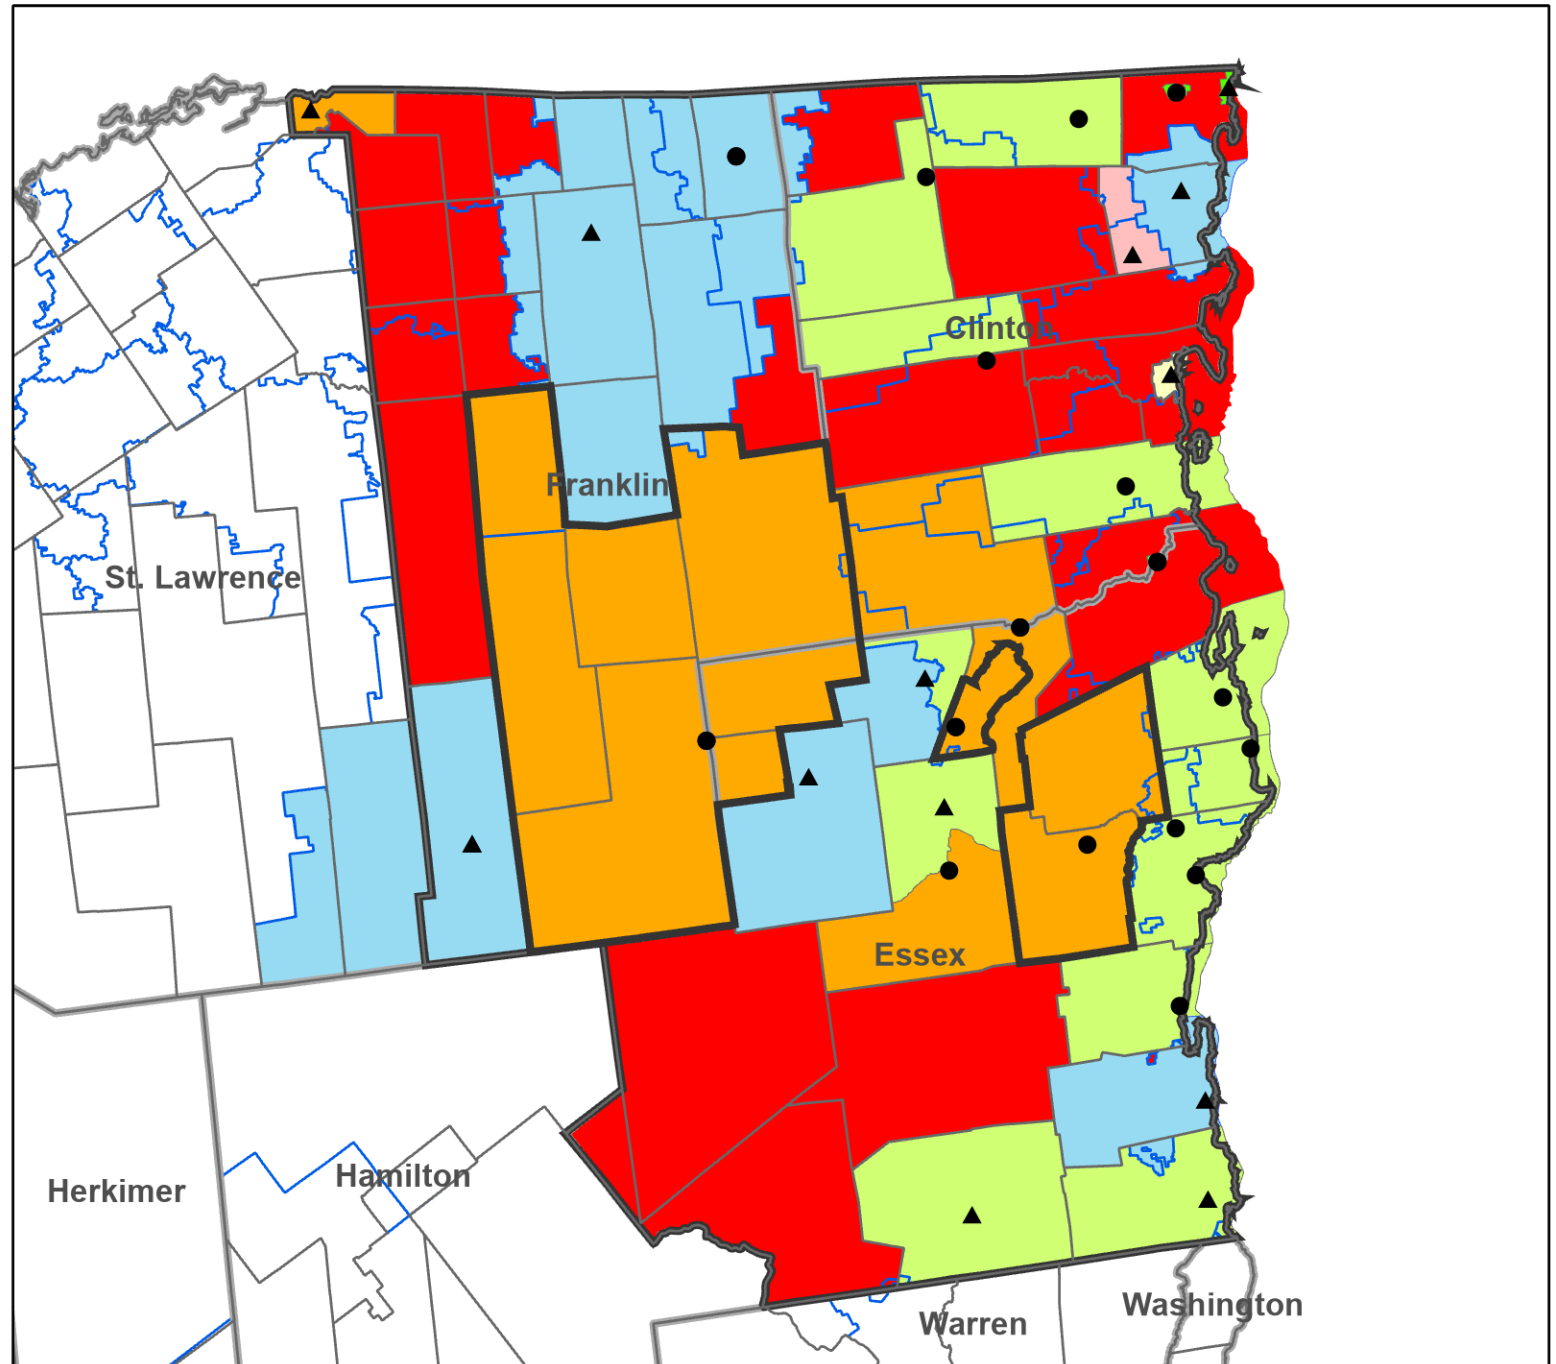

Clinton-Essex-Franklin Library System

Legend

- Association
- ▲ Public
- ▭ Library System Boundaries
- Village / CDP Service Area
- City Service Area
- "Other" Service Area
- School District Service Area
- Special District
- Town Service Area
- County Service Area
- Unserved by Chartered Library

Clinton County Public Library Service Areas

Legend

- Association
- ▲ Public
- ▭ Towns Boundaries
- ▭ County Boundaries
- ▭ School District Boundaries
- ▭ Village / CDP Service Area
- ▭ School District Service Area
- ▭ City Service Area
- ▭ "Other" Service Area
- ▭ Special District
- ▭ Town Service Area
- ▭ County
- ▭ Unserved by Chartered Library

Notes: Lake Placid Public Library service area (Lake Placid Central School District) and Wilmington E.M. Cooper Memorial Library service area (town of Wilmington) overlap. Wadhams Free Library and Westport Library Association overlap and share the same service area (Town of Westport). Ausable Forks Library service area (other—towns of Jay and Black Brook) and Wells Memorial Library service area (census blocks in the Town of Jay) overlap.