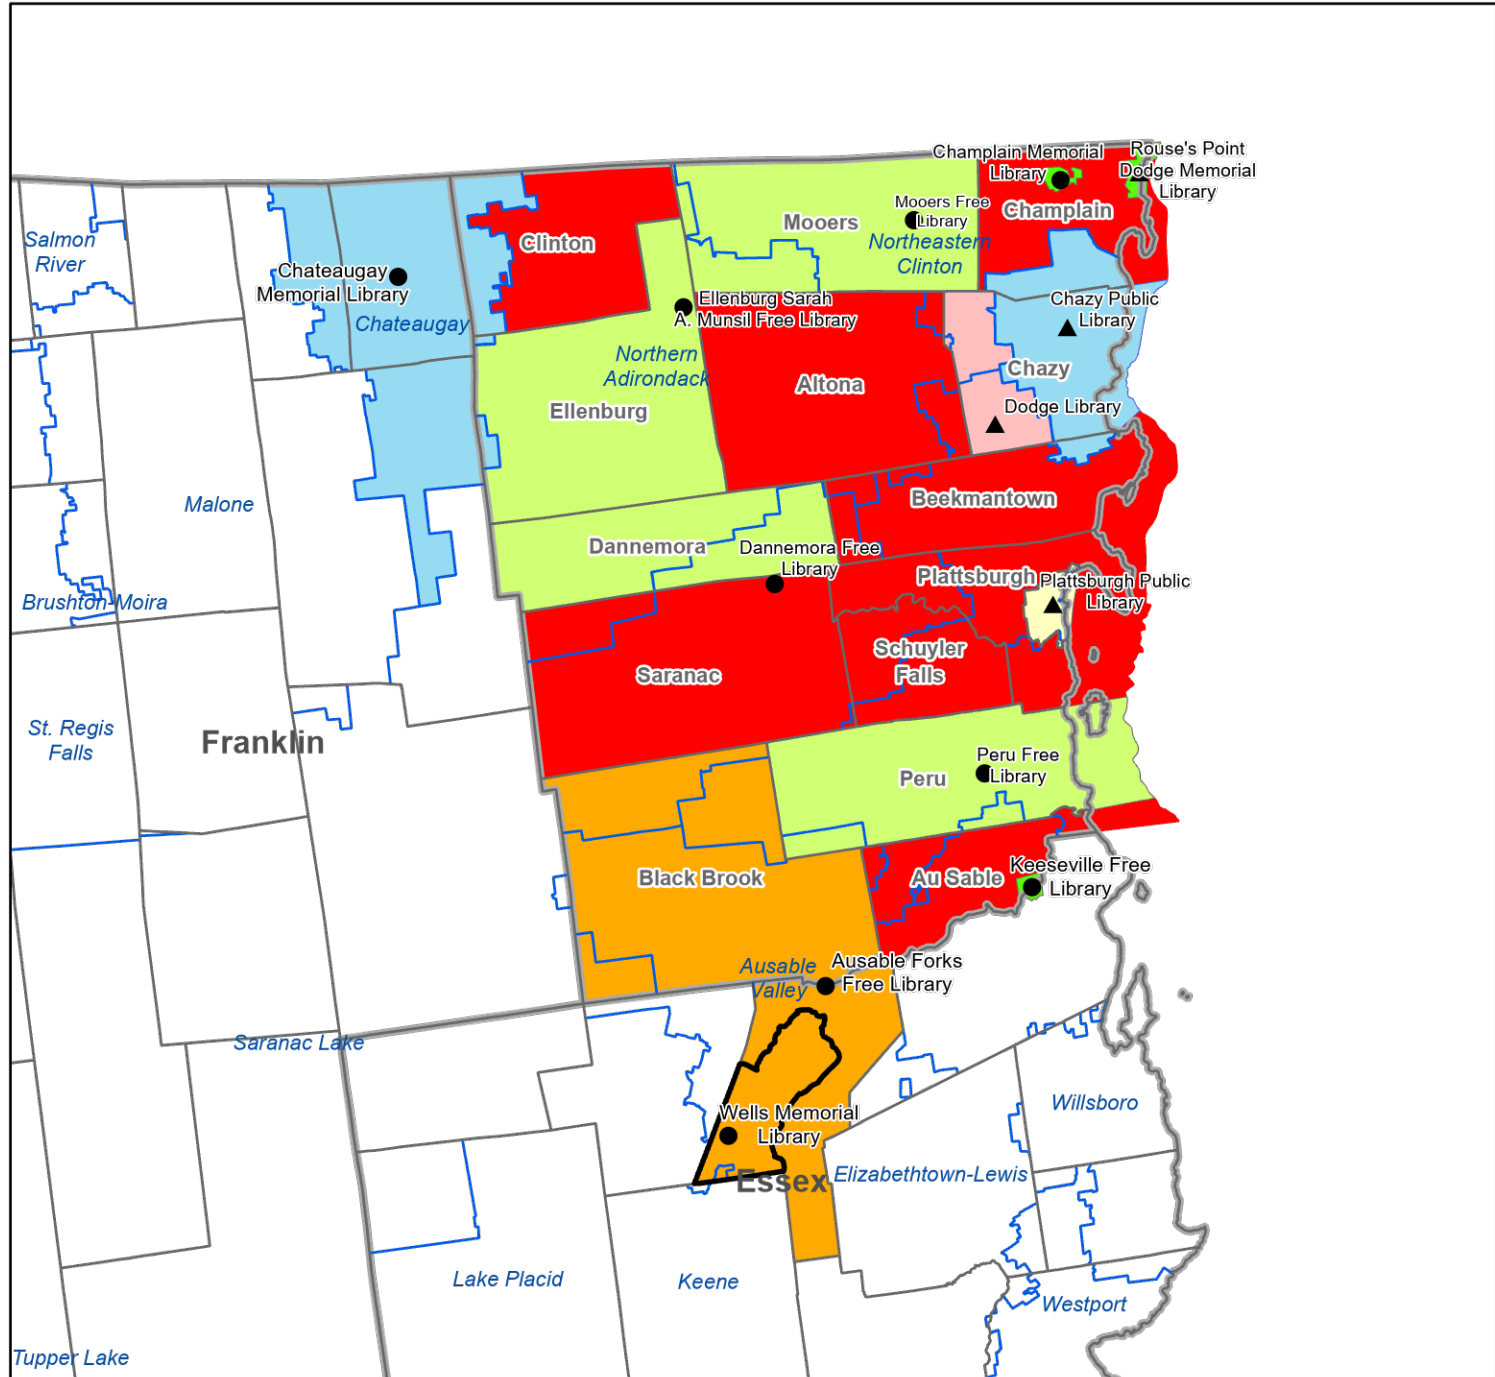

Clinton-Essex-Franklin Library System

Legend

- Association
- ▲ Public
- ▭ Library System Boundaries
- Village / CDP Service Area
- City Service Area
- "Other" Service Area
- School District Service Area
- Special District
- Town Service Area
- County Service Area
- Unserved by Chartered Library

Clinton County Public Library Service Areas

Legend

- Association
- ▲ Public
- ▭ Towns Boundaries
- ▭ County Boundaries
- ▭ School District Boundaries
- ▭ Village / CDP Service Area
- ▭ School District Service Area
- ▭ City Service Area
- ▭ "Other" Service Area
- ▭ Special District
- ▭ Town Service Area
- ▭ County
- ▭ Unserved by Chartered Library

Notes: Chateaugay Memorial Library service area (Chateaugay Central School District) and Ellenburg Sarah A. Munsil Free Library service area (town of Ellenburg) overlap. Ausable Forks

NYS Library 7/14/06
 Revised 5/30/21
 Series 5

Notes: Lake Placid Public Library service area (Lake Placid Central School District) and Wilmington E.M. Cooper Memorial Library service area (town of Wilmington) overlap. Wadhams Free Library and Westport Library Association overlap and share the same service area (Town of Westport). Ausable Forks Library service area (other—towns of Jay and Black Brook) and Wells Memorial Library service area (census blocks in the Town of Jay) overlap.