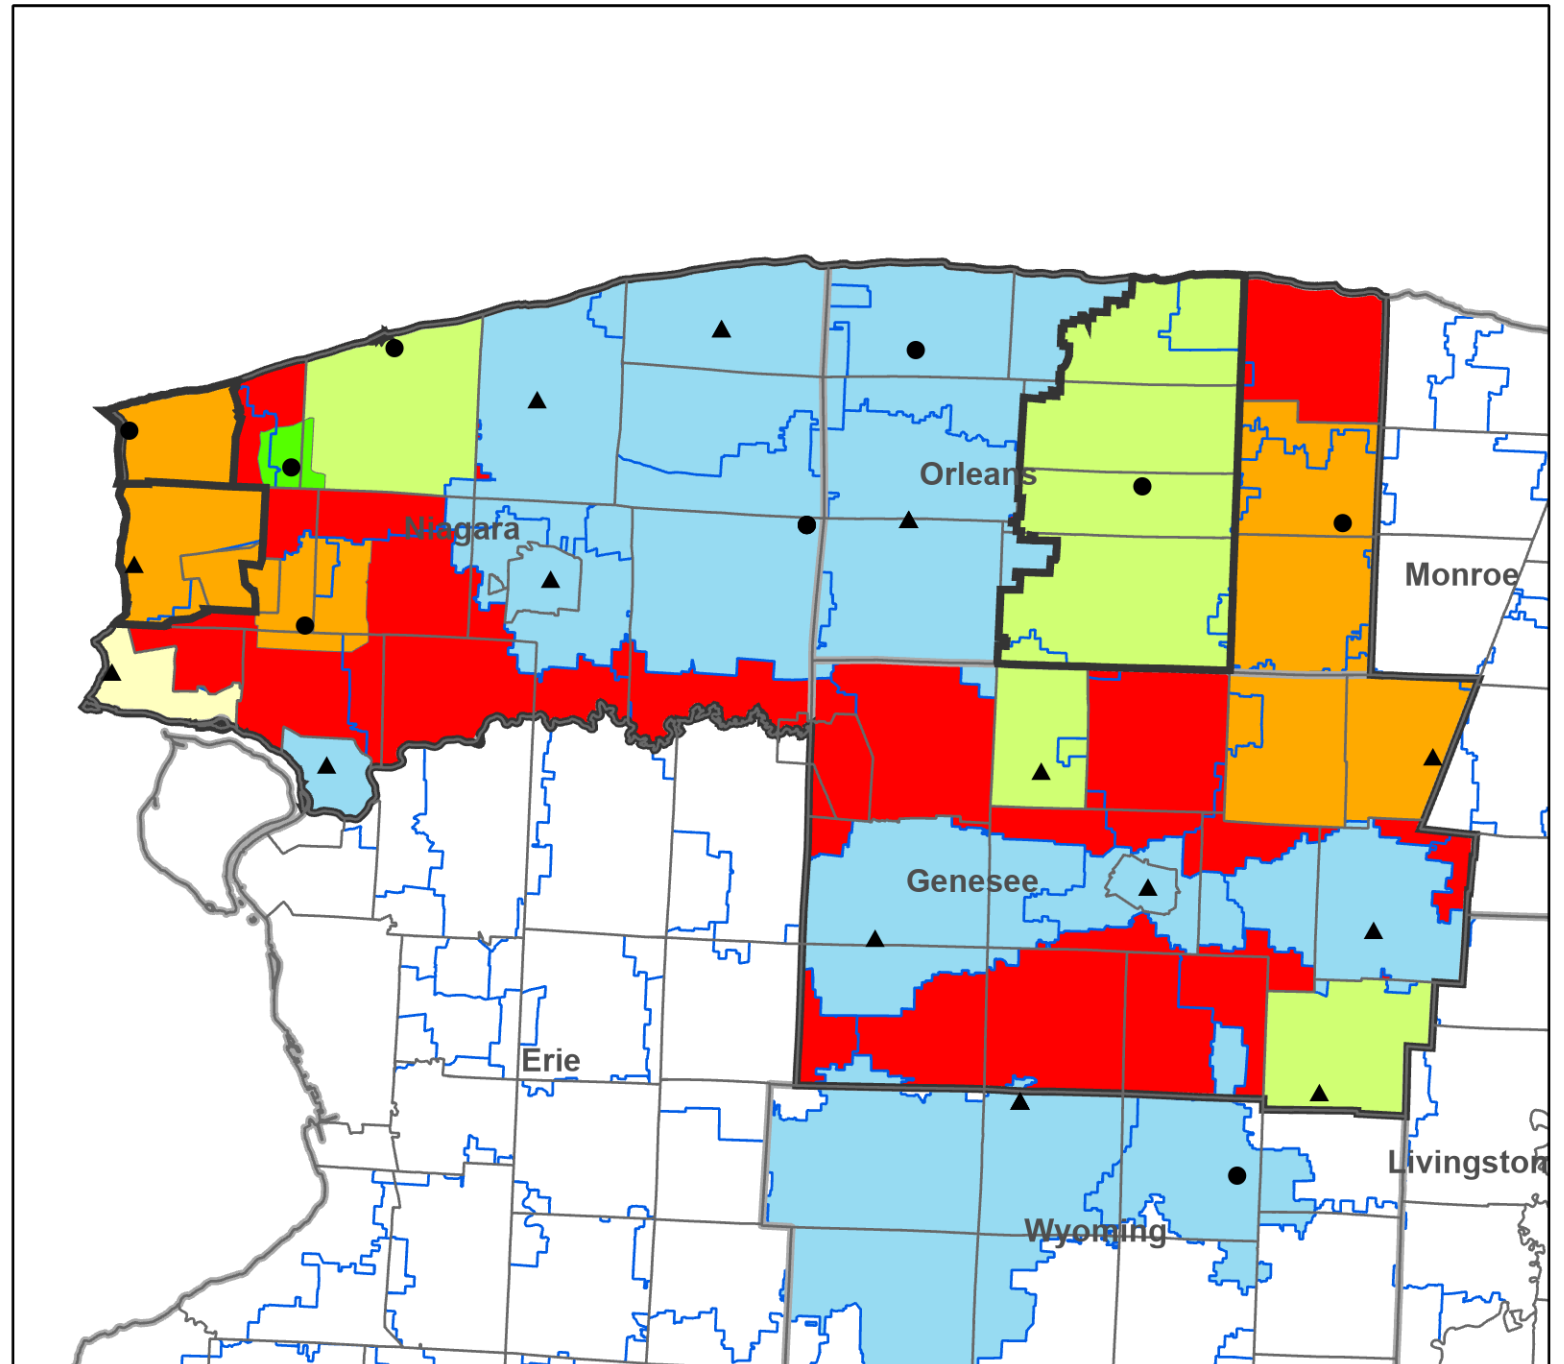

Nioga Library System

Legend

- Association
- ▲ Public
- ▭ Library System Boundaries
- Village / CDP Service Area
- City Service Area
- "Other" Service Area
- School District Service Area
- Special District
- Town Service Area
- County Service Area
- Unserved by Chartered Library

Genesee County Public Library Service Areas

- Legend**
- Association
 - ▲ Public
 - ▭ Towns Boundaries
 - ▭ County Boundaries
 - ▭ School District Boundaries
 - ▭ Village / CDP Service Area
 - ▭ School District Service Area
 - ▭ City Service Area
 - ▭ "Other" Service Area
 - ▭ Special District
 - ▭ Town Service Area
 - ▭ County

Notes: Woodward Memorial Library service area (Le Roy Central School District) and Pavilion Public Library service area (town of Pavilion) overlap in town of Bergen. Woodward Memorial Library service area and Byron-Bergen Public Library service area (towns of Byron and Bergen) overlap in town of Bergen. Woodward Memorial Library service area and Caledonia Library service area (town of Caledonia in Livingston County) overlap.

Notes: Wilson Community Library service area (town of Wilson) and Newfane Free Library service area (Newfane Central School District) overlap. Wilson Free Library service area and Ransomville Free Library service area (CDP of Ransomville) overlap.