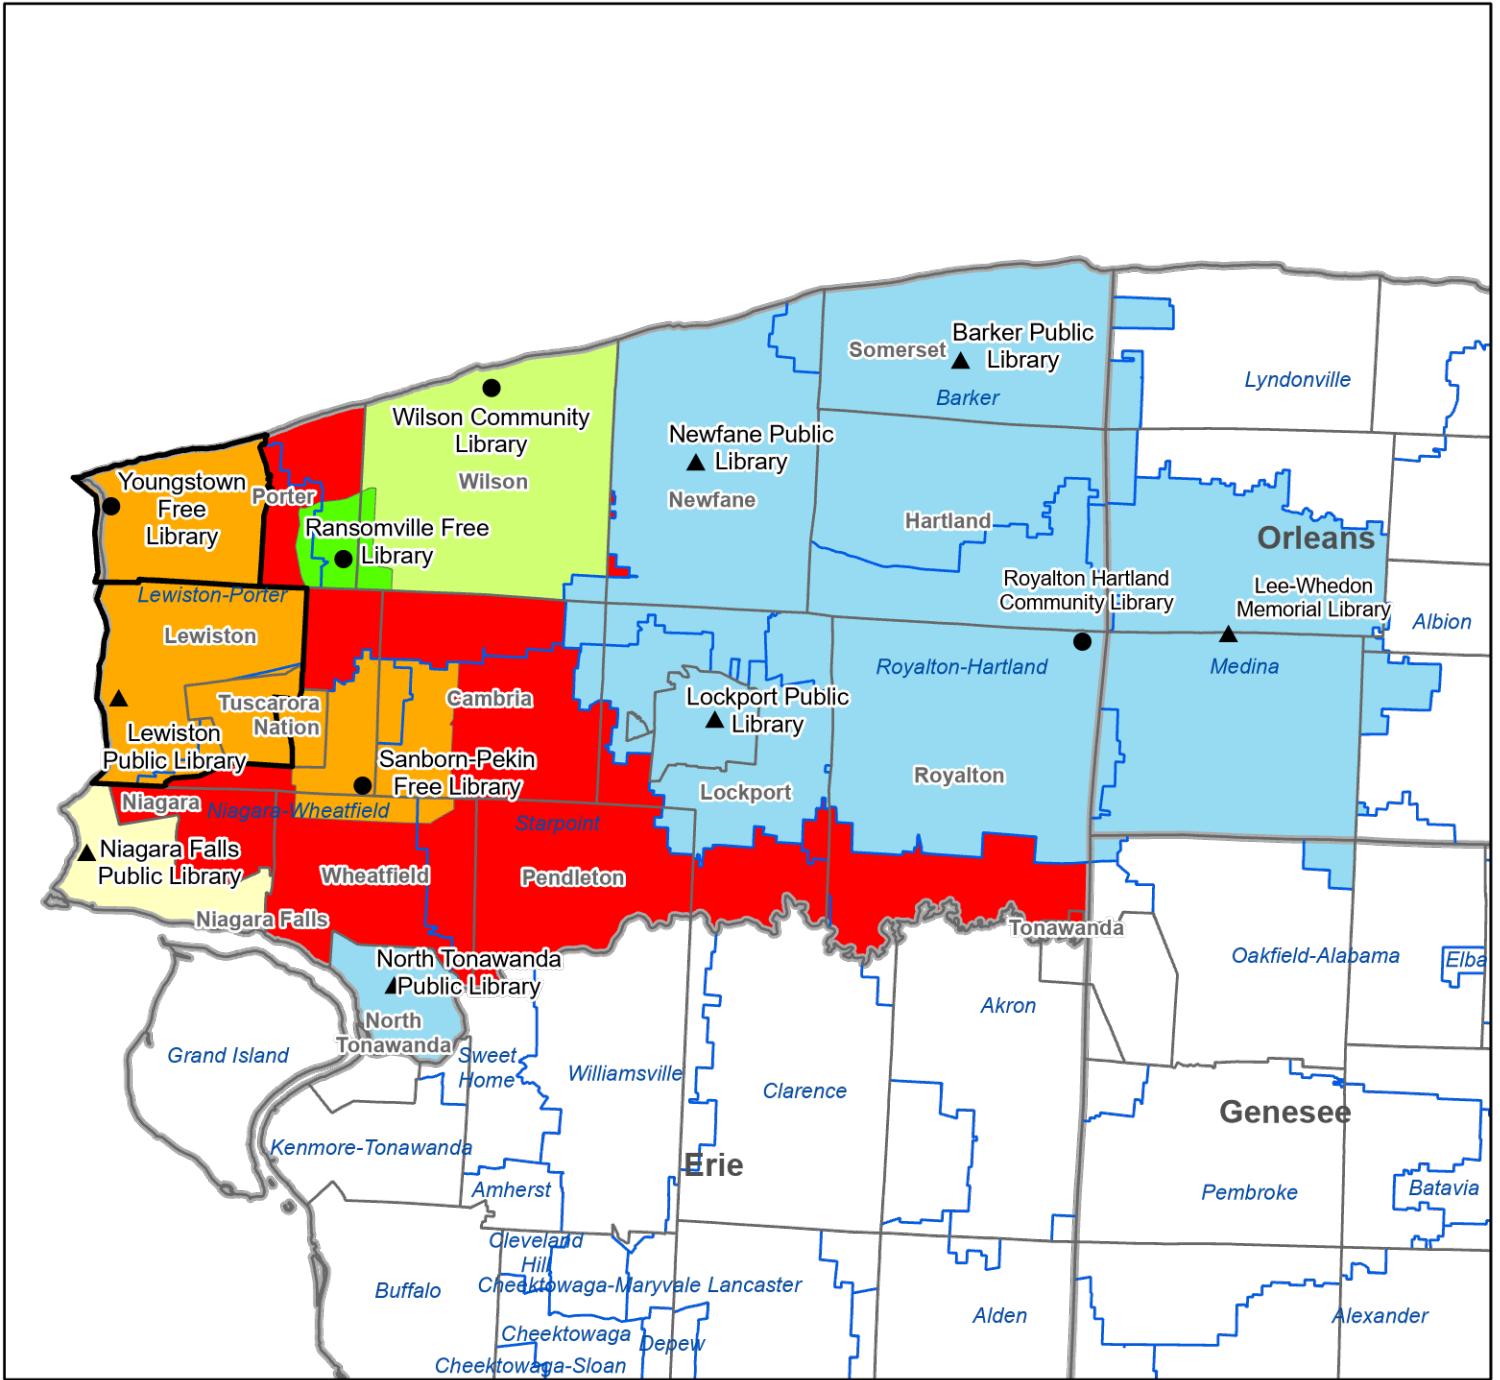

Nioga Library System

Legend

- Association
- ▲ Public
- ▭ Library System Boundaries
- Village / CDP Service Area
- City Service Area
- "Other" Service Area
- School District Service Area
- Special District
- Town Service Area
- County Service Area
- Unserved by Chartered Library

Notes: Woodward Memorial Library service area (Le Roy Central School District) and Pavilion Public Library service area (town of Pavilion) overlap in town of Bergen. Woodward Memorial Library service area and Byron-Bergen Public Library service area (towns of Byron and Bergen) overlap in town of Bergen. Woodward Memorial Library service area and Caledonia Library service area (town of Caledonia in Livingston County) overlap.

Notes:

NYS Library 7/14/06
 Revised 5/30/21
 Series 5

Niagara County Public Library Service Areas

Legend

- Association
- ▲ Public
- ▭ Towns Boundaries
- ▭ County Boundaries
- ▭ School District Boundaries
- ▭ Village / CDP Service Area
- ▭ School District Service Area
- ▭ City Service Area
- ▭ "Other" Service Area
- ▭ Special District
- ▭ Town Service Area
- ▭ County
- ▭ Unserved by Chartered Library

Notes: Wilson Community Library service area (town of Wilson) and Newfane Free Library service area (Newfane Central School District) overlap. Wilson Free Library service area and Ransomville Free Library service area (CDP of Ransomville) overlap.