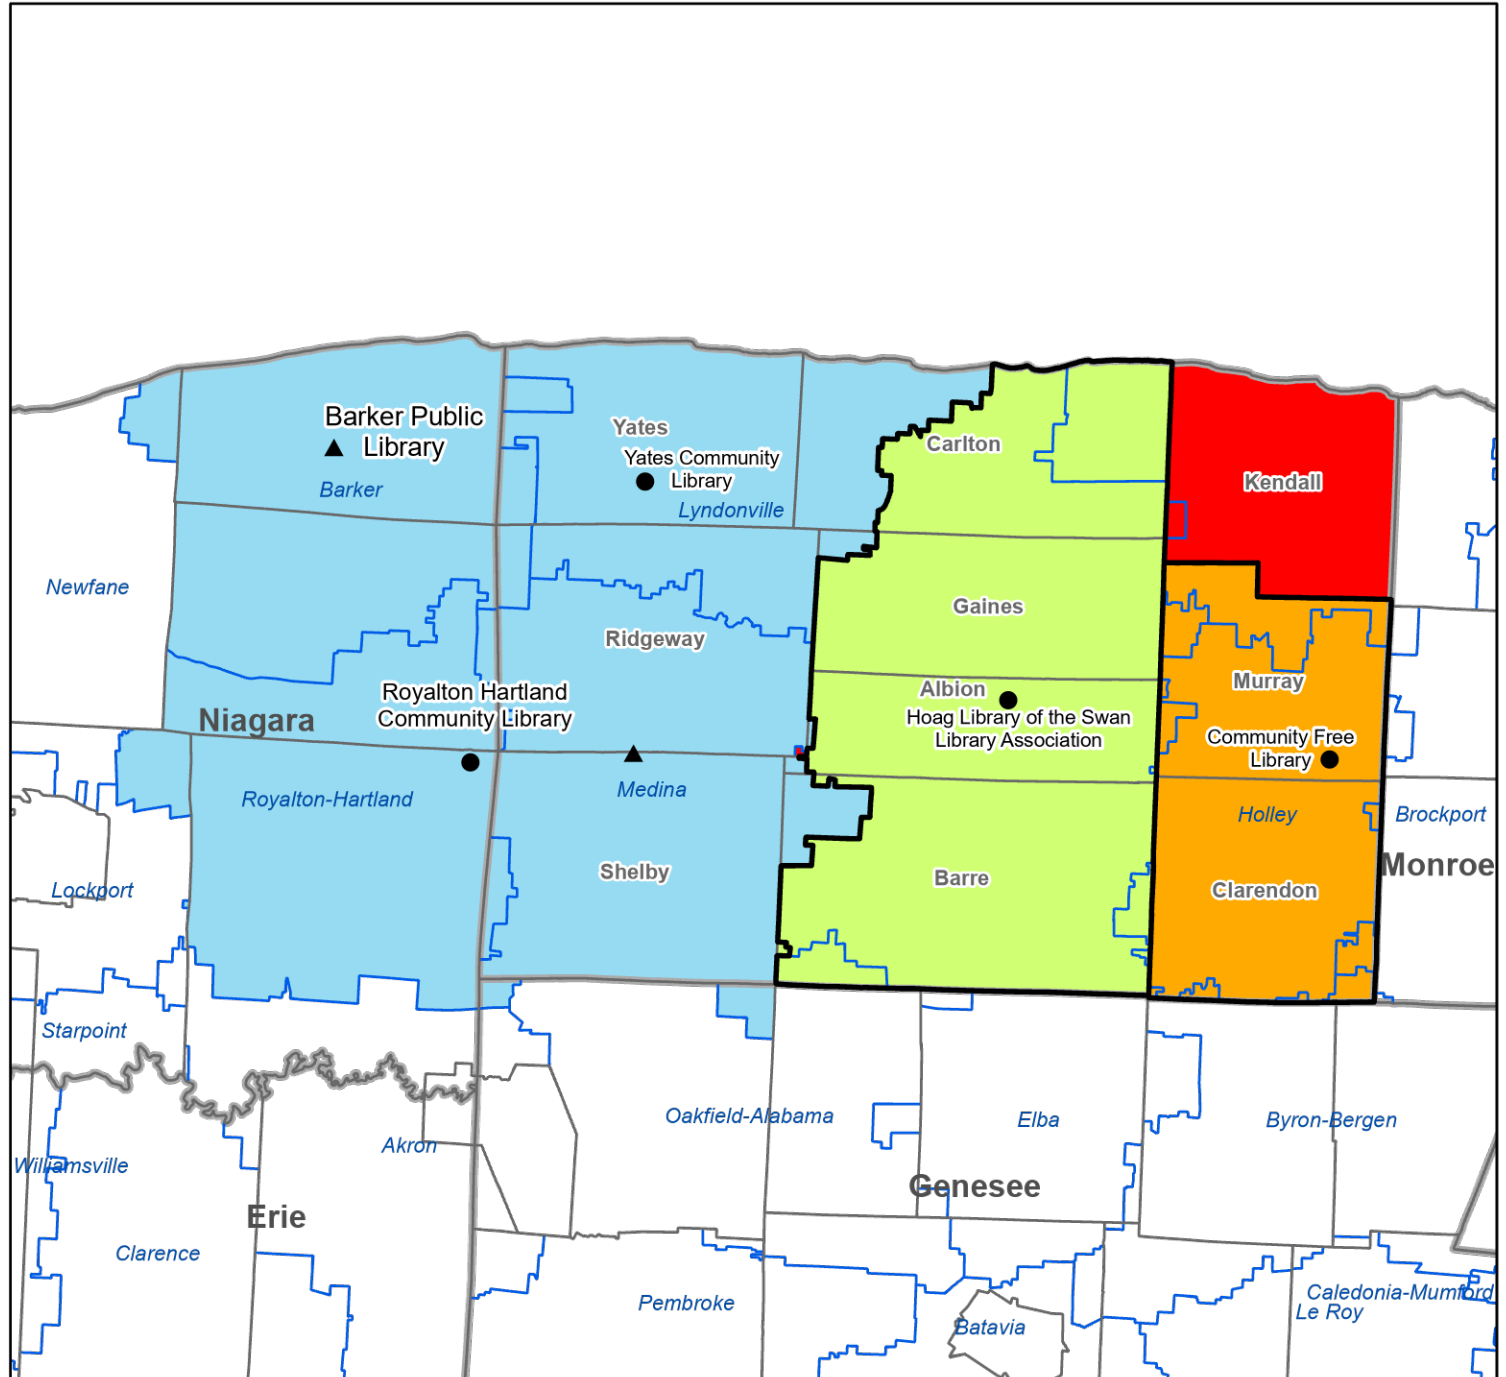

Orleans County Public Library Service Areas

Legend

- Association
- ▲ Public
- ▭ Towns Boundaries
- ▭ County Boundaries
- ▭ School District Boundaries
- ▭ Village / CDP Service Area
- ▭ School District Service Area
- ▭ City Service Area
- ▭ "Other" Service Area
- ▭ Special District
- ▭ Town Service Area
- ▭ County
- ▭ Unserved by Chartered Library

Notes:

NYS Library 7/14/06
Revised 5/30/21
Series 5