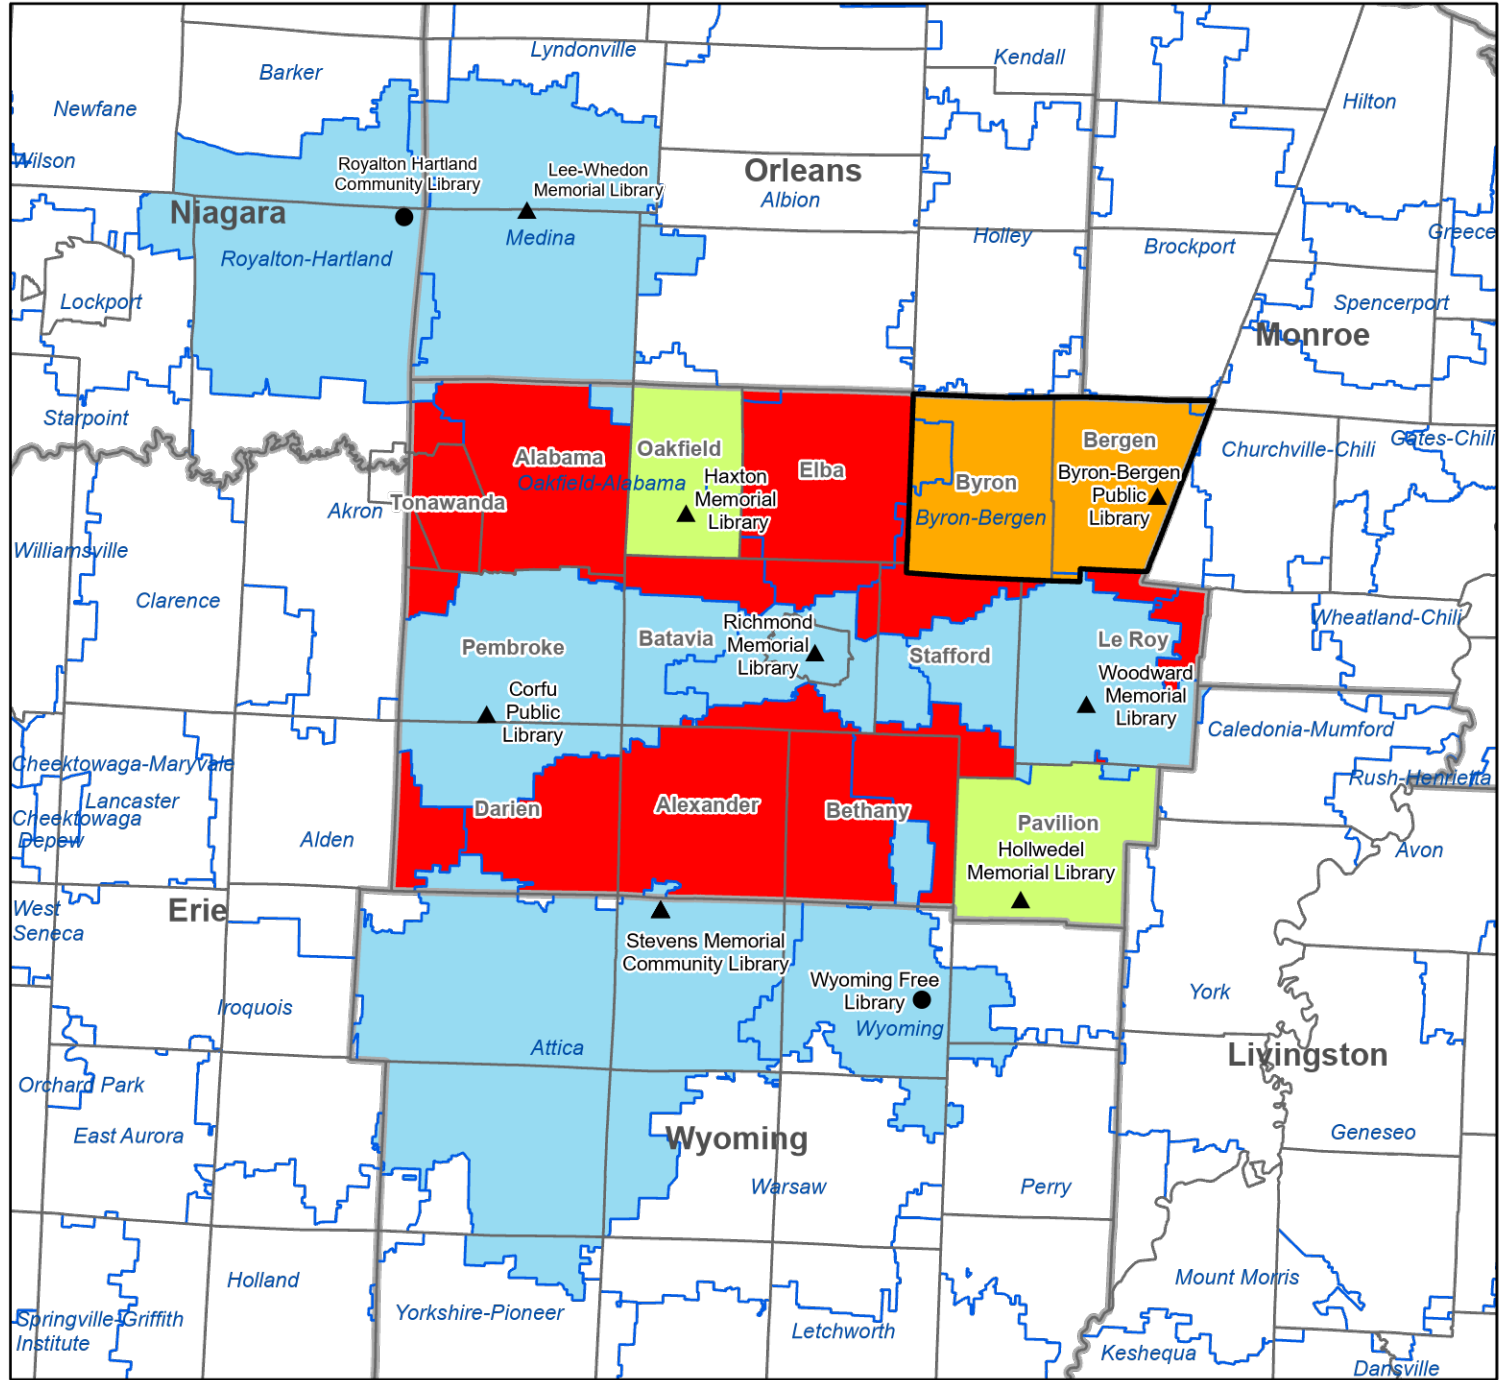

Nioga Library System

Legend

- Association
- ▲ Public
- ▭ Library System Boundaries
- Village / CDP Service Area
- City Service Area
- "Other" Service Area
- School District Service Area
- Special District
- Town Service Area
- County Service Area
- Unserved by Chartered Library

Genesee County Public Library Service Areas

- Legend**
- Association
 - ▲ Public
 - ▭ Towns Boundaries
 - ▭ County Boundaries
 - ▭ School District Boundaries
 - ▭ Village / CDP Service Area
 - ▭ School District Service Area
 - ▭ City Service Area
 - ▭ "Other" Service Area
 - ▭ Special District
 - ▭ Town Service Area
 - ▭ County

Notes: Woodward Memorial Library service area (Le Roy Central School District) and Pavilion Public Library service area (town of Pavilion) overlap in town of Bergen. Woodward Memorial Library service area and Byron-Bergen Public Library service area (towns of Byron and Bergen) overlap in town of Bergen. Woodward Memorial Library service area and Caledonia Library service area (town of Caledonia in Livingston County) overlap.

Notes: Wilson Community Library service area (town of Wilson) and Newfane Free Library service area (Newfane Central School District) overlap. Wilson Free Library service area and Ransomville Free Library service area (CDP of Ransomville) overlap.