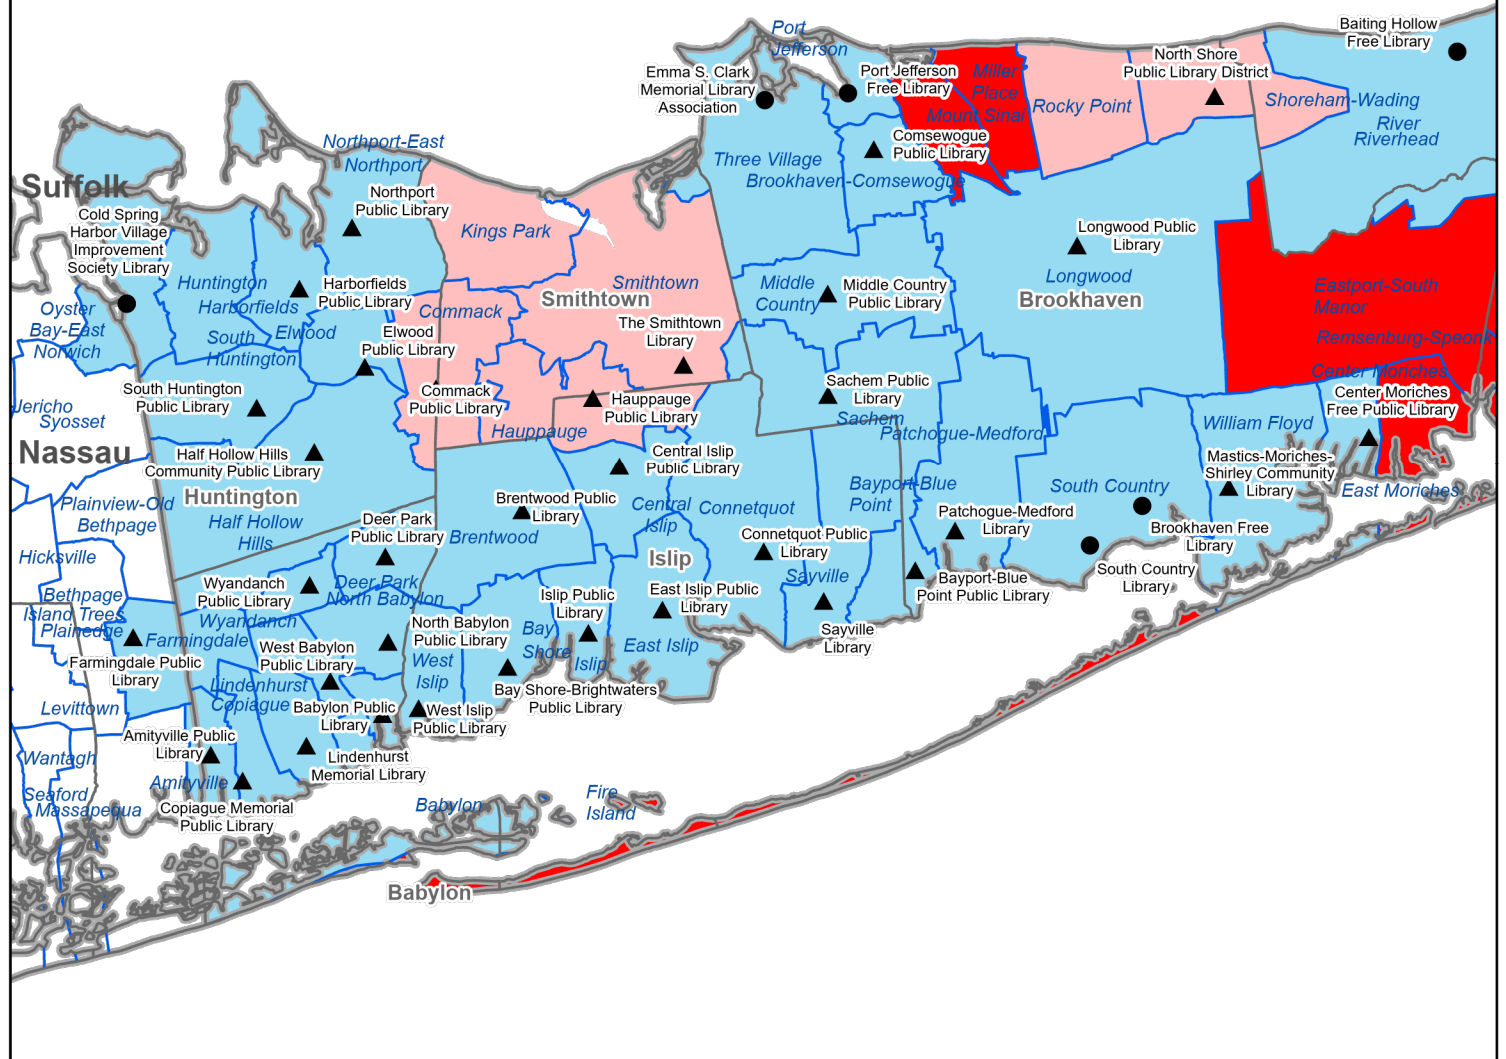

Western Suffolk County Public Library Service Areas

Legend

- Association
- ▲ Public
- ▭ Towns Boundaries
- ▭ County Boundaries
- ▭ School District Boundaries
- ▭ Village / CDP Service Area
- ▭ School District Service Area
- ▭ City Service Area
- ▭ "Other" Service Area
- ▭ Special District
- ▭ Town Service Area
- ▭ County
- ▭ Unserved by Chartered Library

Notes:

NYS Library 7/14/06
Revised 5/30/21
Series 5