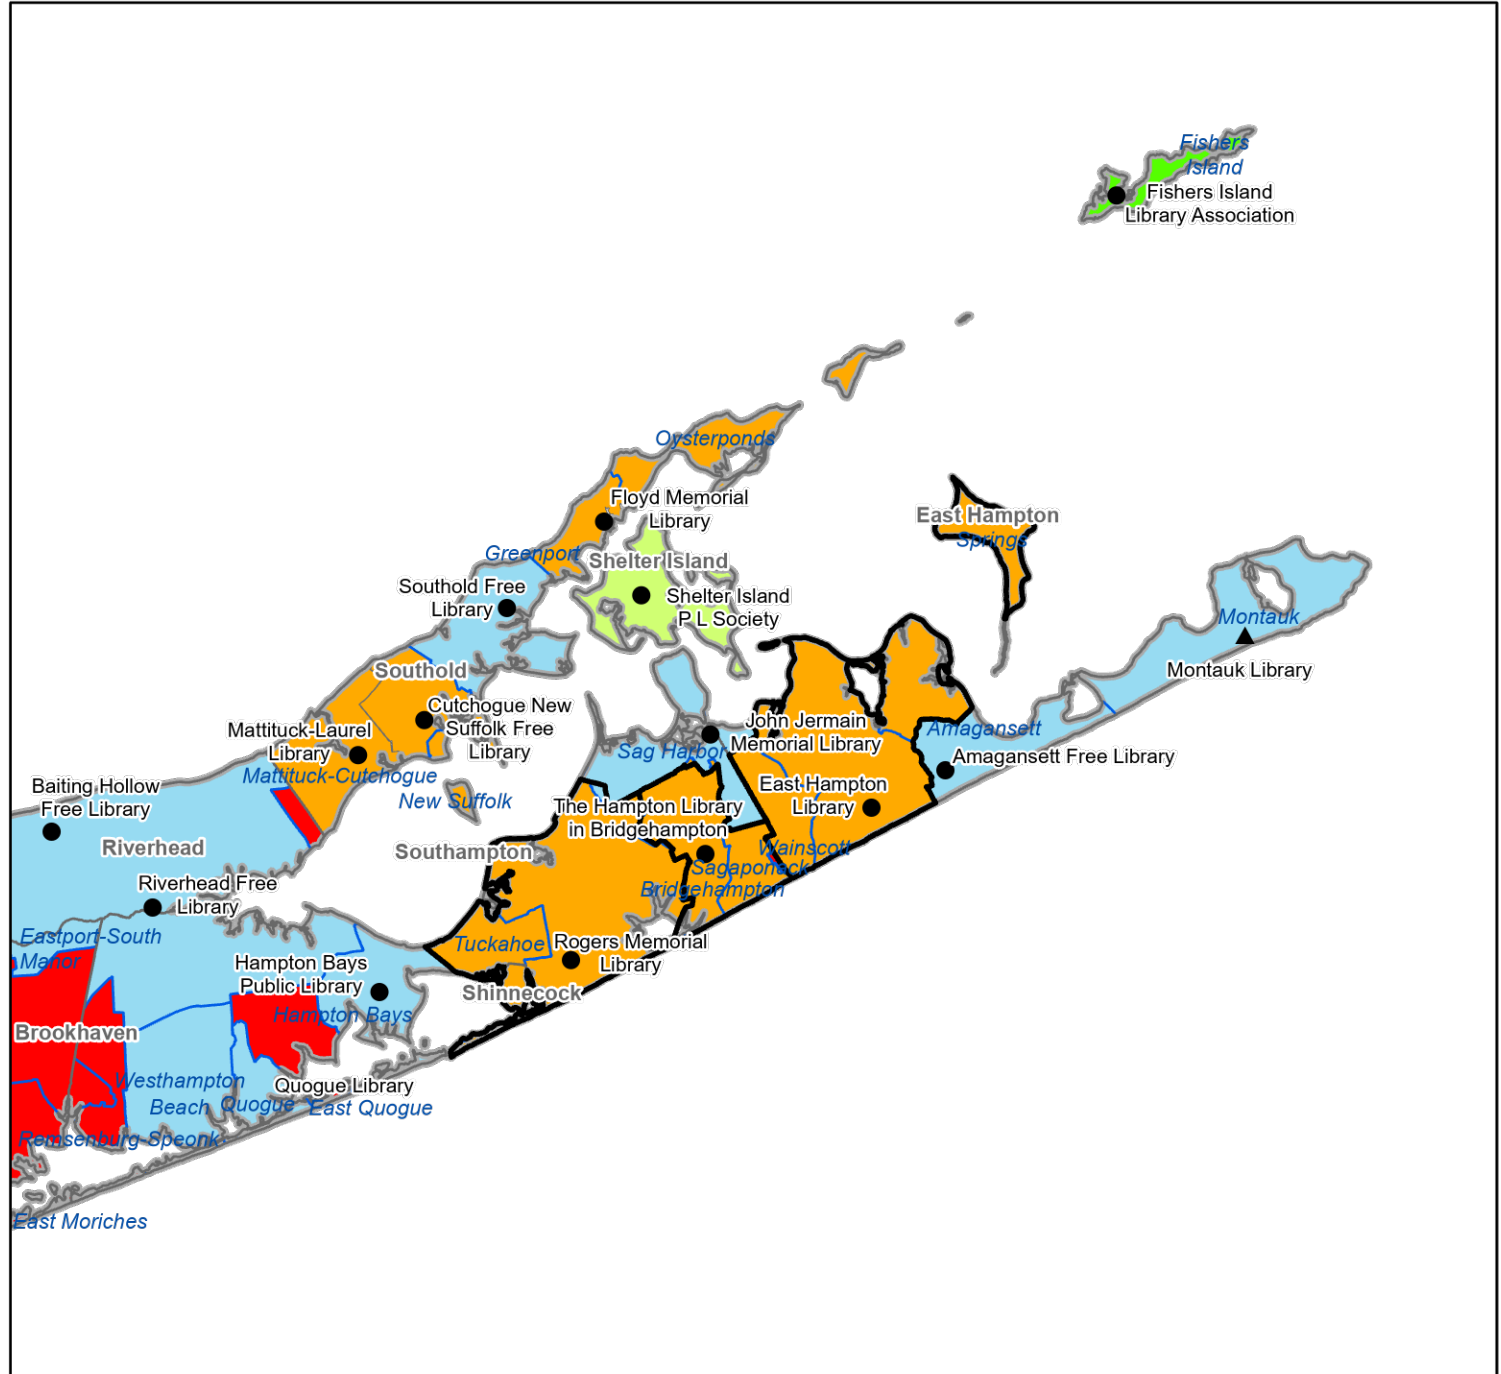

Eastern Suffolk County Public Library Service Areas

Legend

- Association
- ▲ Public
- ▭ Towns Boundaries
- ▭ County Boundaries
- ▭ School District Boundaries
- ▭ Village / CDP Service Area
- ▭ School District Service Area
- ▭ City Service Area
- ▭ "Other" Service Area
- ▭ Special District
- ▭ Town Service Area
- ▭ County
- ▭ Unserved by Chartered Library

Notes:

NYS Library 7/14/06
Revised 5/30/21
Series 5